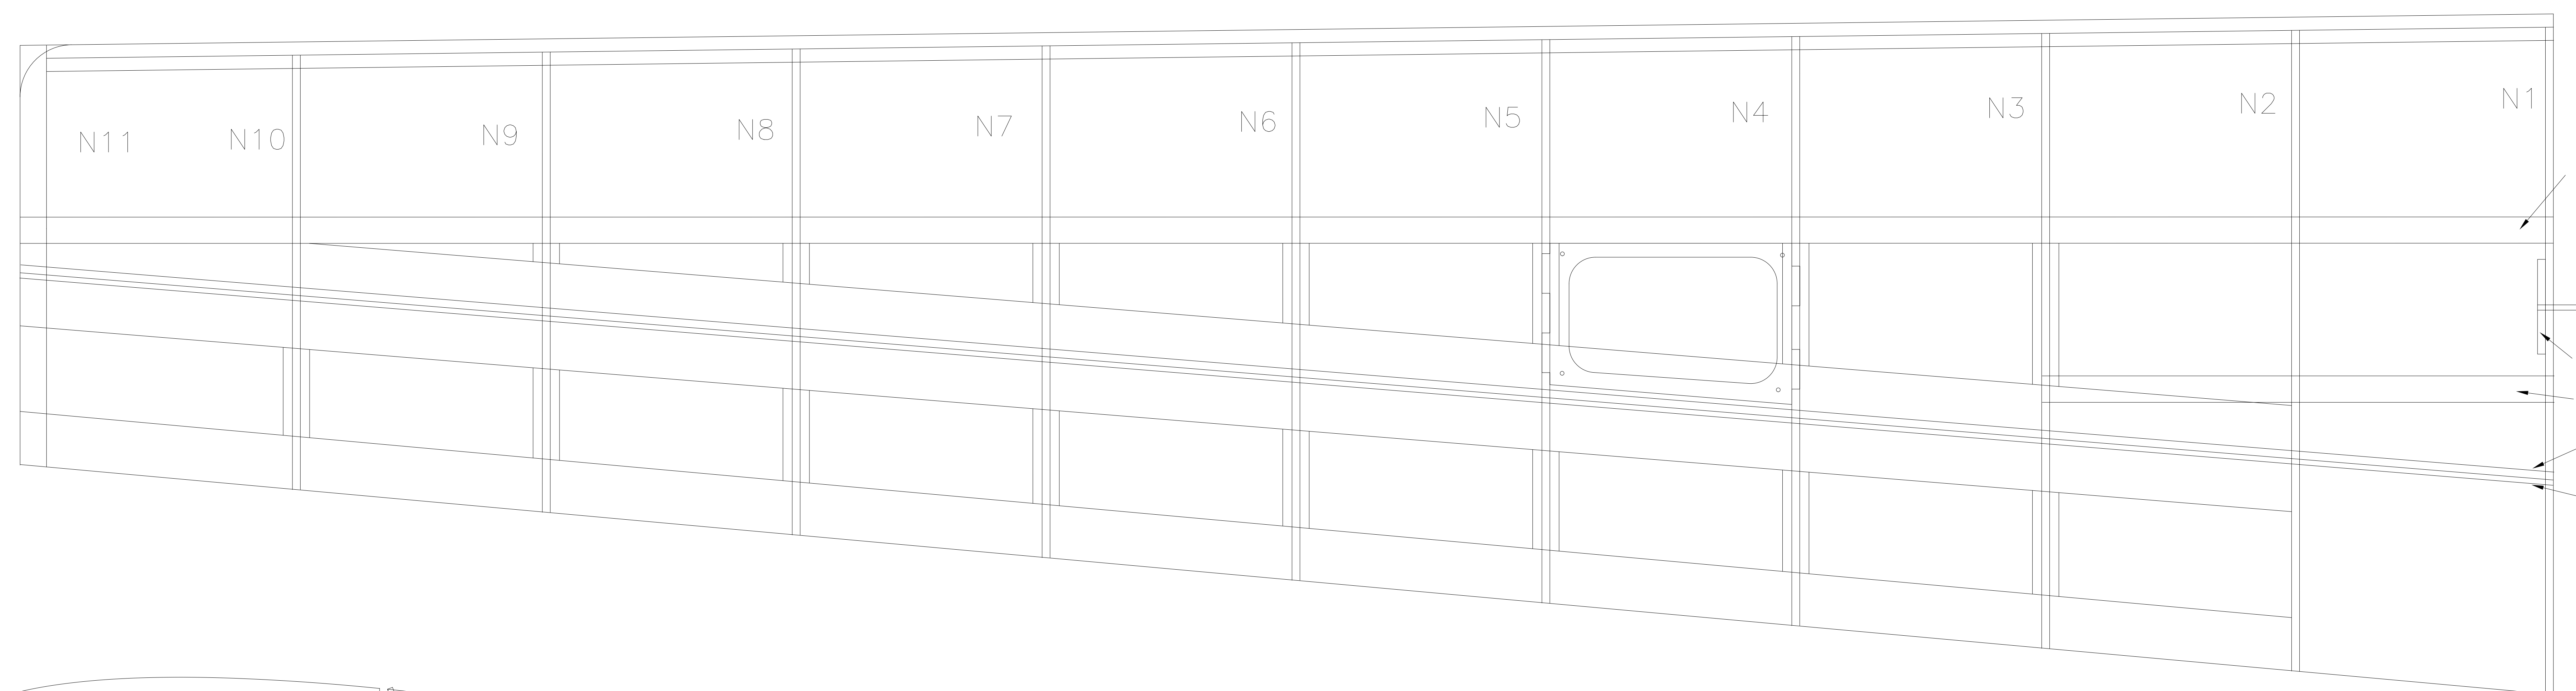

# QUARK

Aerobatic glider 2M

Wingspan: 2m  
 Length: 1.4m  
 Wing profile: SB96V - SB96VS  
 AUW: 1.2 to 1.7Kgs  
 (c) Fred Marie / Gliderireland.net - No reproduction without author's consent

### Servos Throws :

Ailerons: 30mm up / down - 60% expo  
 Elevator: Maximum allowed - 60% expo  
 Rudder: Maximum possible - 60% expo

This is for information only, but a good start!  
 Adjust these numbers to your own liking!

# QUARK

Aerobatic glider 2M

**Wingspan: 2m**  
**Length: 1.4m**  
**Wing profile: SB96V - SB96VS**  
 (c) Fred Marie / GliderIreland.net - No reproduction without author's consent