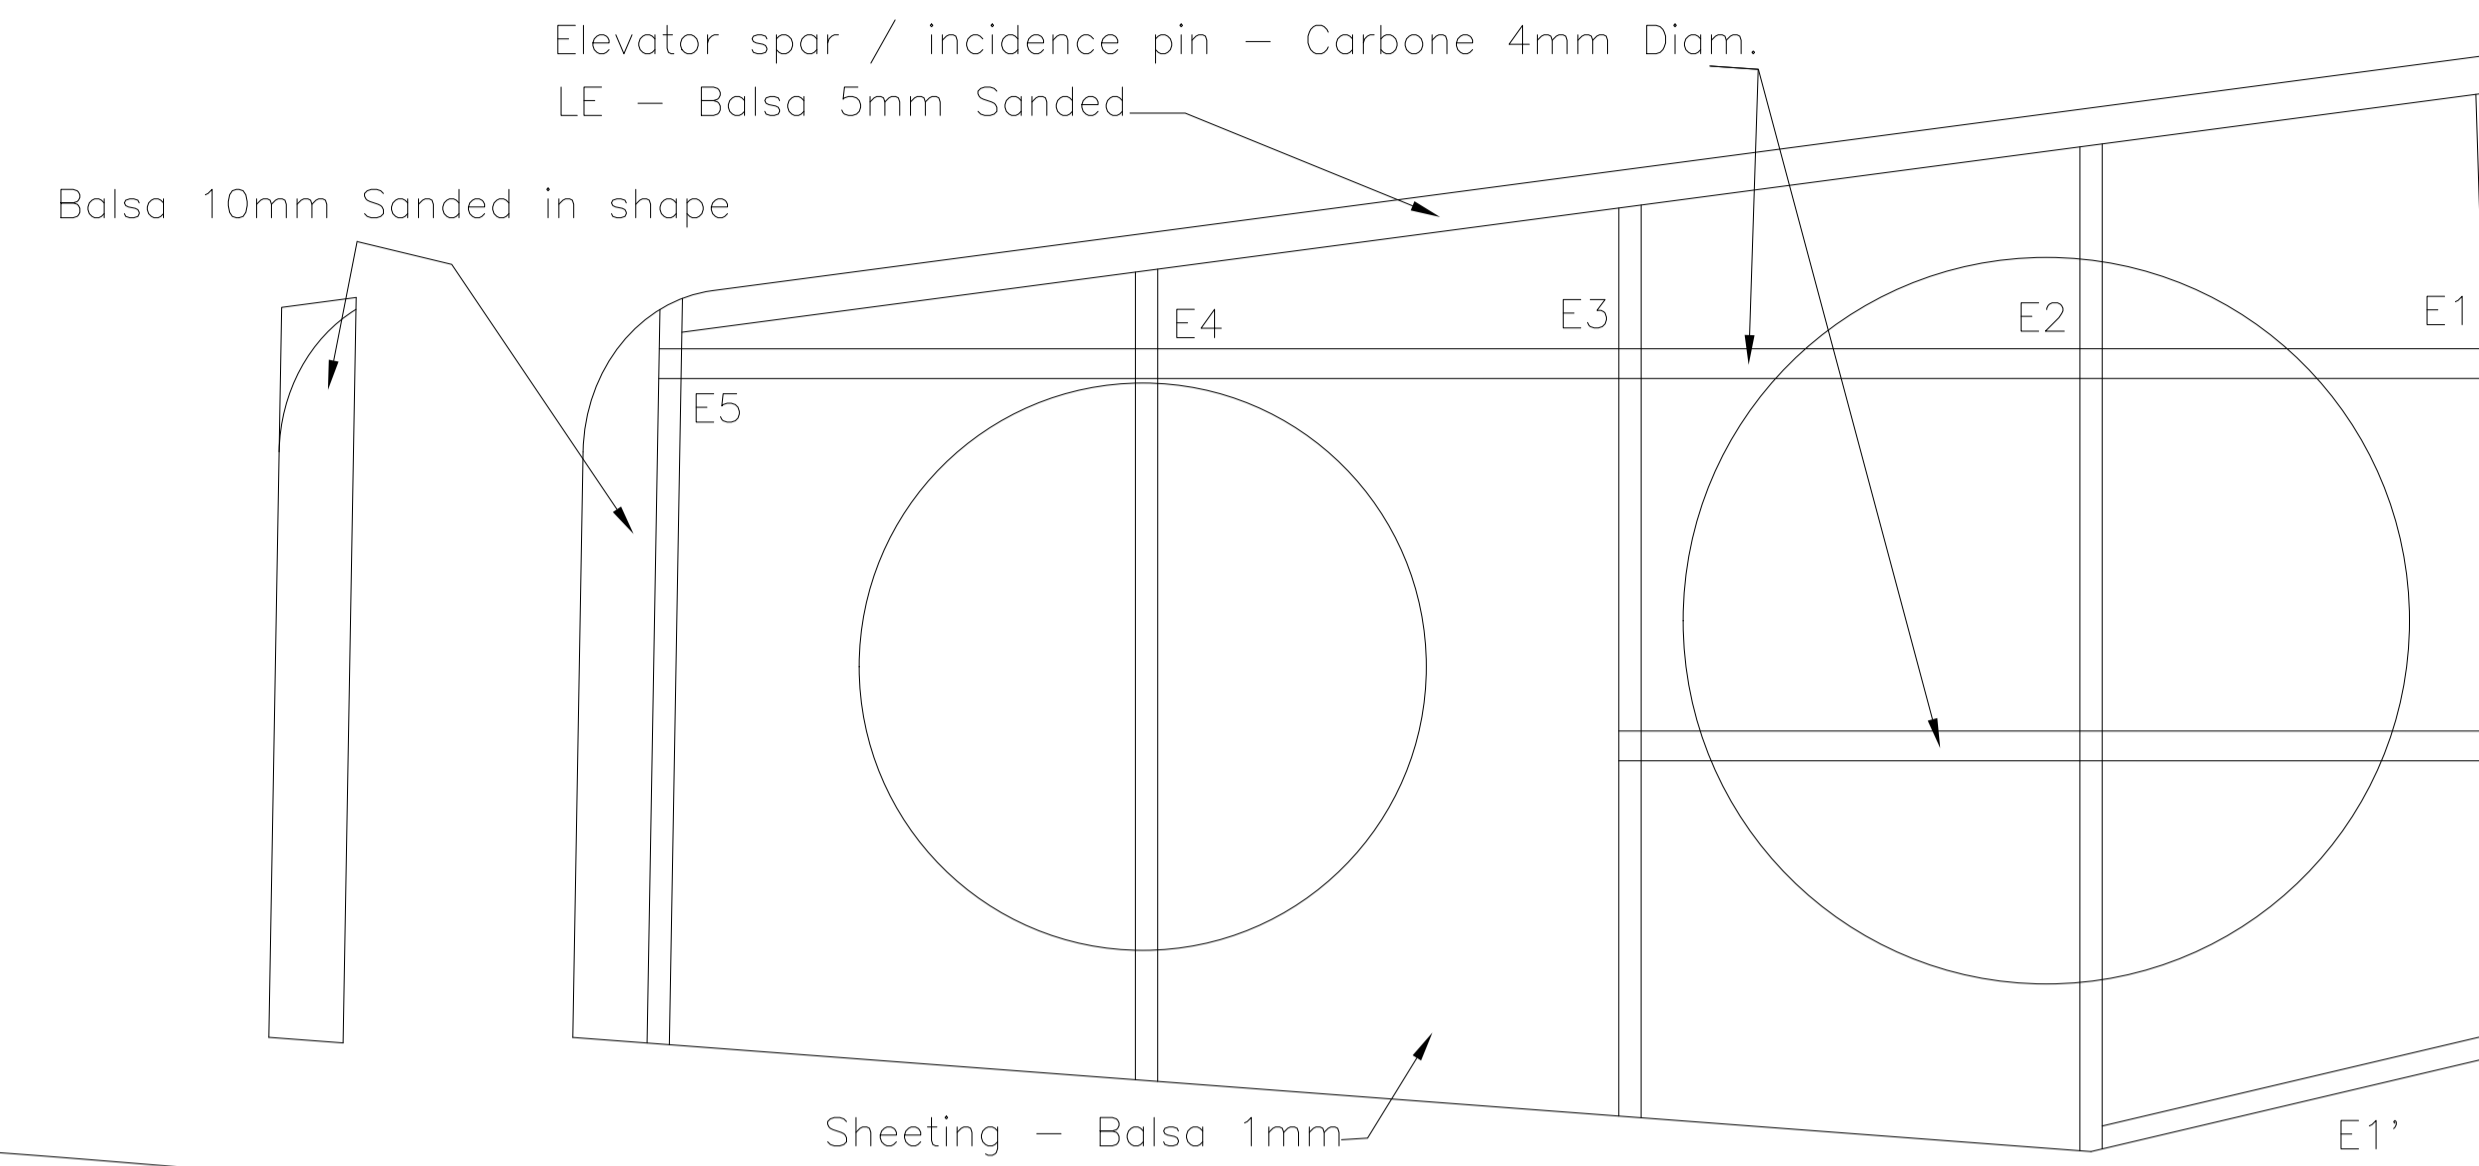

# QUARK

Aerobatic glider 2M

Wingspan: 2m  
 Length: 1.4m  
 Wing profile: SB96V - SB96VS  
 AUW: 1.2 to 1.7Kgs  
 (c) Fred Marie / Gliderireland.net - No reproduction without author's consent

### Servos Throws :

Ailerons: 30mm up / down - 60% expo  
 Elevator: Maximum allowed - 60% expo  
 Rudder: Maximum possible - 60% expo

This is for information only, but a good start!  
 Adjust these numbers to your own liking!

# QUARK

Aerobatic glider 2M

**Wingspan: 2m**  
**Length: 1.4m**  
**Wing profile: SB96V - SB96VS**  
 (c) Fred Marie / GliderIreland.net - No reproduction without author's consent