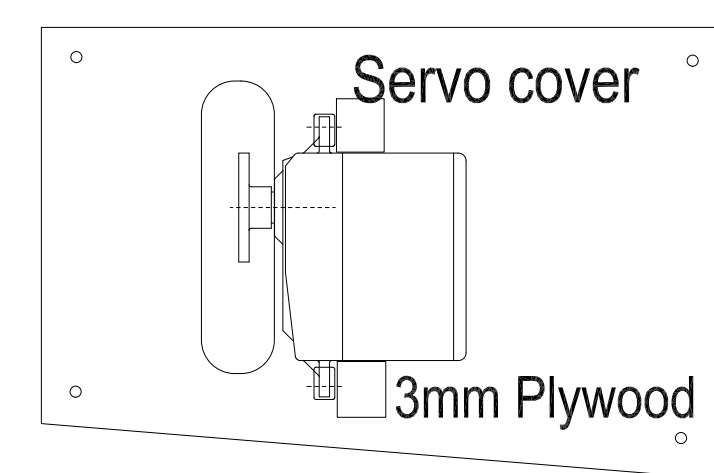

# QUARK

Aerobatic glider 2M

Wingspan: 2m  
 Length: 1.4m  
 Wing profile: SB96V - SB96VS  
 AUW: 1.2 to 1.7Kgs  
 (c) Fred Marie / Gliderireland.net - No reproduction without author's consent

### Servos Throws :

Ailerons: 30mm up / down - 60% expo  
 Elevator: Maximum allowed - 60% expo  
 Rudder: Maximum possible - 60% expo

This is for information only, but a good start!  
 Adjust these numbers to your own liking!

# QUARK

Aerobatic glider 2M

**Wingspan: 2m**  
**Length: 1.4m**  
**Wing profile: SB96V - SB96VS**  
 (c) Fred Marie / GliderIreland.net - No reproduction without author's consent