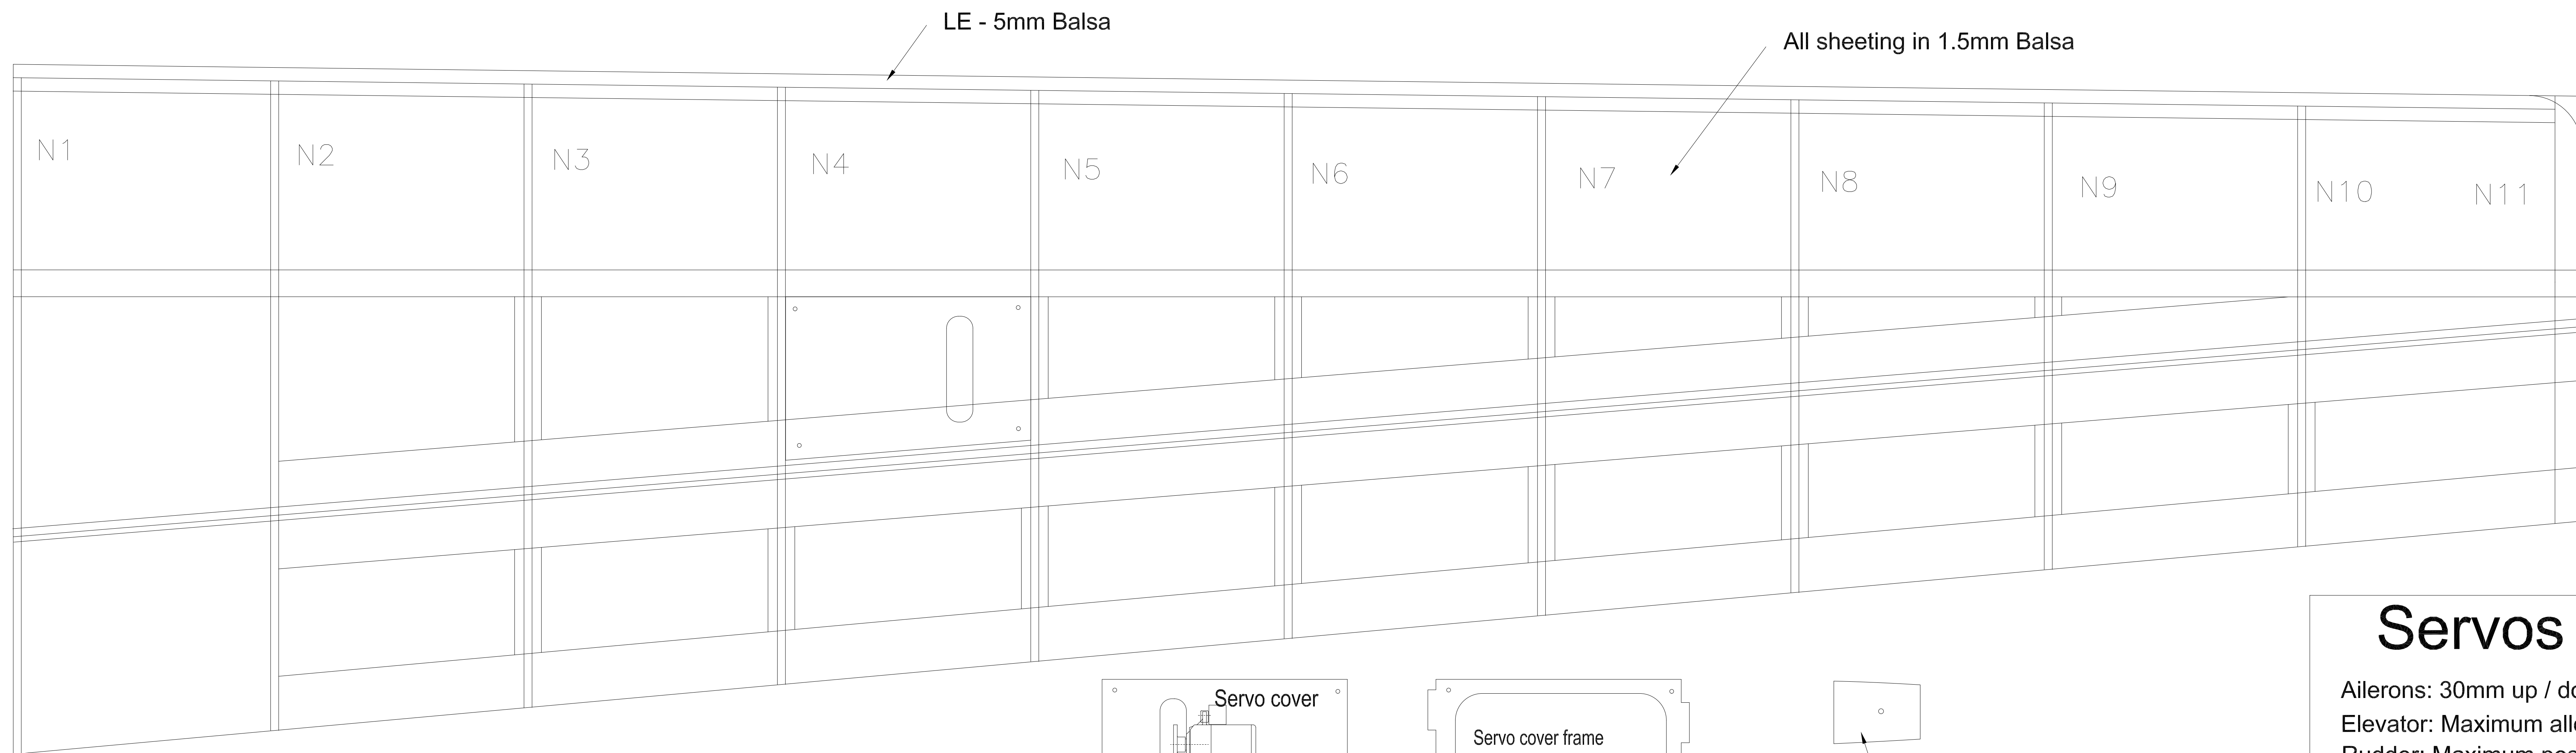

# QUARK

Aerobatic glider 2M

Wingspan: 2m  
 Length: 1.4m  
 Wing profile: SB96V - SB96VS  
 AUW: 1.2 to 1.7Kgs  
 (c) Fred Marie / Gliderireland.net - No reproduction without author's consent

### Servos Throws :

Ailerons: 30mm up / down - 60% expo  
 Elevator: Maximum allowed - 60% expo  
 Rudder: Maximum possible - 60% expo

This is for information only, but a good start!  
 Adjust these numbers to your own liking!

# QUARK

Aerobatic glider 2M

**Wingspan: 2m**  
**Length: 1.4m**  
**Wing profile: SB96V - SB96VS**  
 (c) Fred Marie / GliderIreland.net - No reproduction without author's consent