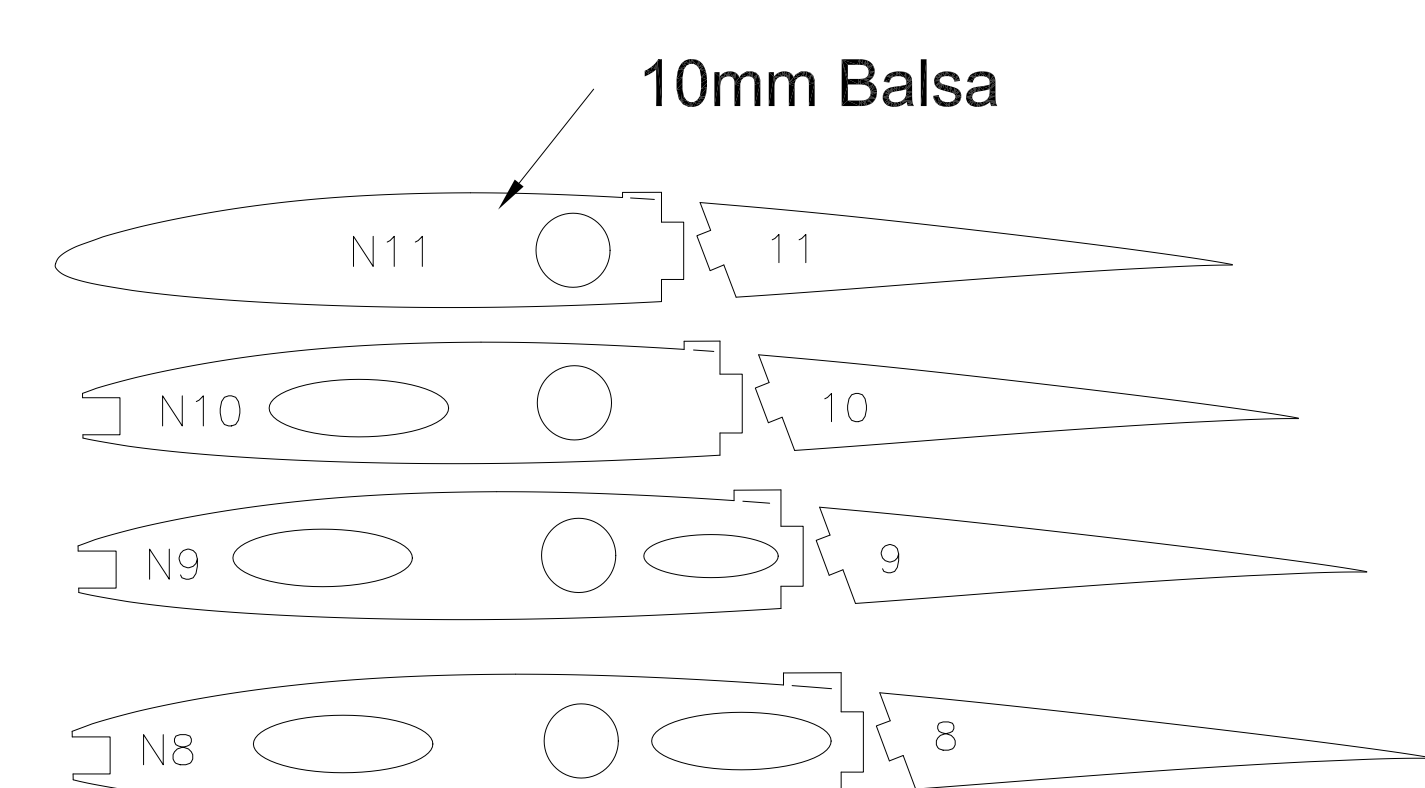

# QUARK

Aerobatic glider 2M

Wingspan: 2m  
 Length: 1.4m  
 Wing profile: SB96V - SB96VS  
 AUW: 1.2 to 1.7Kgs  
 (c) Fred Marie / Gliderireland.net - No reproduction without author's consent

### Servos Throws :

Ailerons: 30mm up / down - 60% expo  
 Elevator: Maximum allowed - 60% expo  
 Rudder: Maximum possible - 60% expo

This is for information only, but a good start!  
 Adjust these numbers to your own liking!

# QUARK

Aerobatic glider 2M

**Wingspan: 2m**  
**Length: 1.4m**  
**Wing profile: SB96V - SB96VS**  
 (c) Fred Marie / GliderIreland.net - No reproduction without author's consent