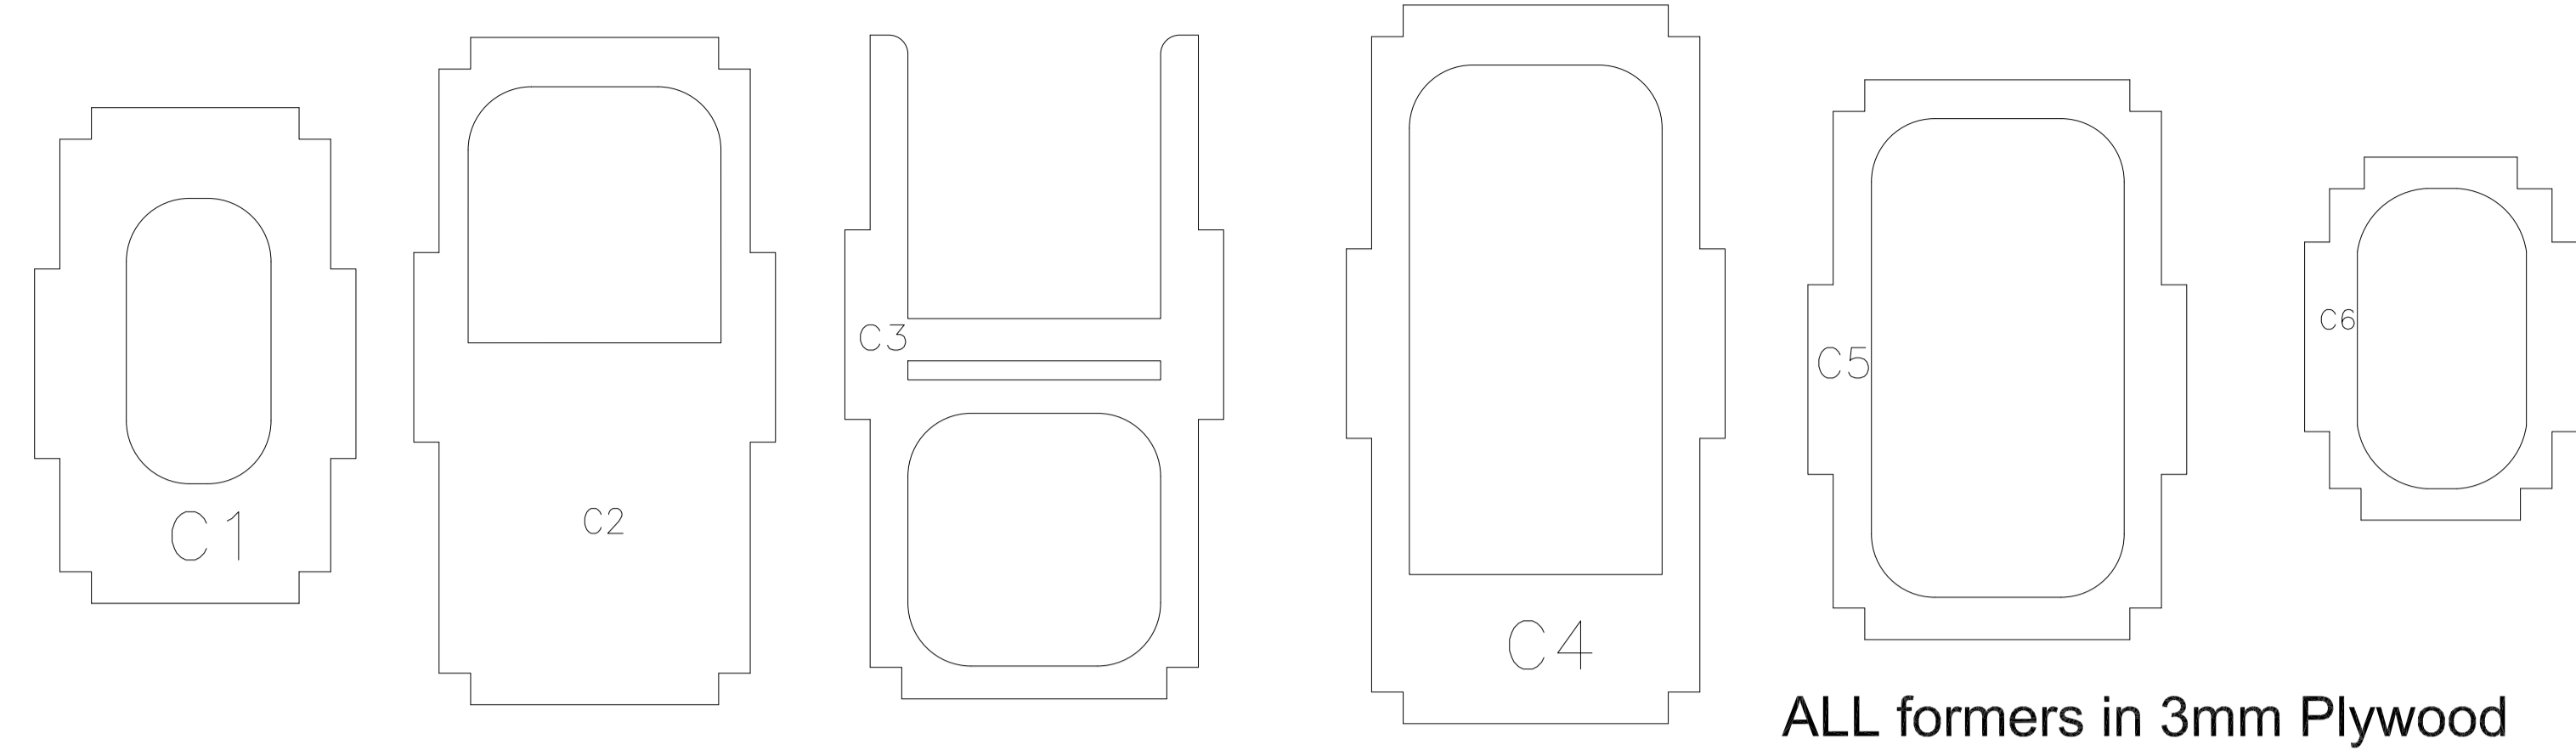

# QUARK

Aerobatic glider 2M

Wingspan: 2m  
 Length: 1.4m  
 Wing profile: SB96V - SB96VS  
 AUW: 1.2 to 1.7Kgs  
 (c) Fred Marie / Gliderireland.net - No reproduction without author's consent

### Servos Throws :

Ailerons: 30mm up / down - 60% expo  
 Elevator: Maximum allowed - 60% expo  
 Rudder: Maximum possible - 60% expo

This is for information only, but a good start!  
 Adjust these numbers to your own liking!

# QUARK

Aerobatic glider 2M

**Wingspan: 2m**  
**Length: 1.4m**  
**Wing profile: SB96V - SB96VS**  
 (c) Fred Marie / GliderIreland.net - No reproduction without author's consent