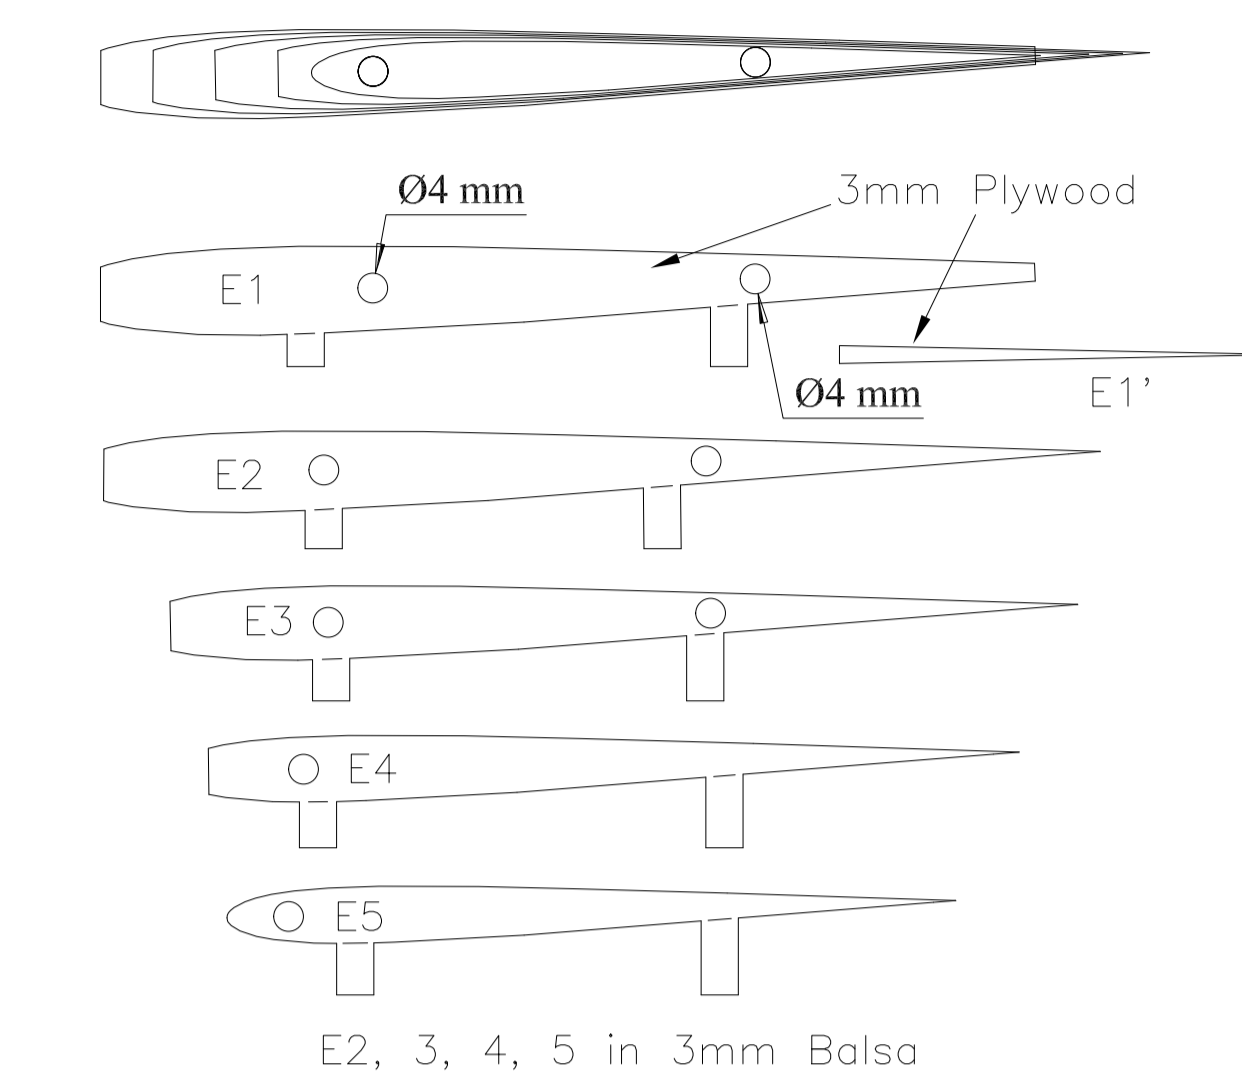

# QUARK

Aerobatic glider 2M

Wingspan: 2m  
 Length: 1.4m  
 Wing profile: SB96V - SB96VS  
 AUW: 1.2 to 1.7Kgs  
 (c) Fred Marie / Gliderireland.net - No reproduction without author's consent

### Servos Throws :

Ailerons: 30mm up / down - 60% expo  
 Elevator: Maximum allowed - 60% expo  
 Rudder: Maximum possible - 60% expo

This is for information only, but a good start!  
 Adjust these numbers to your own liking!

# QUARK

Aerobatic glider 2M

**Wingspan: 2m**  
**Length: 1.4m**  
**Wing profile: SB96V - SB96VS**  
 (c) Fred Marie / GliderIreland.net - No reproduction without author's consent