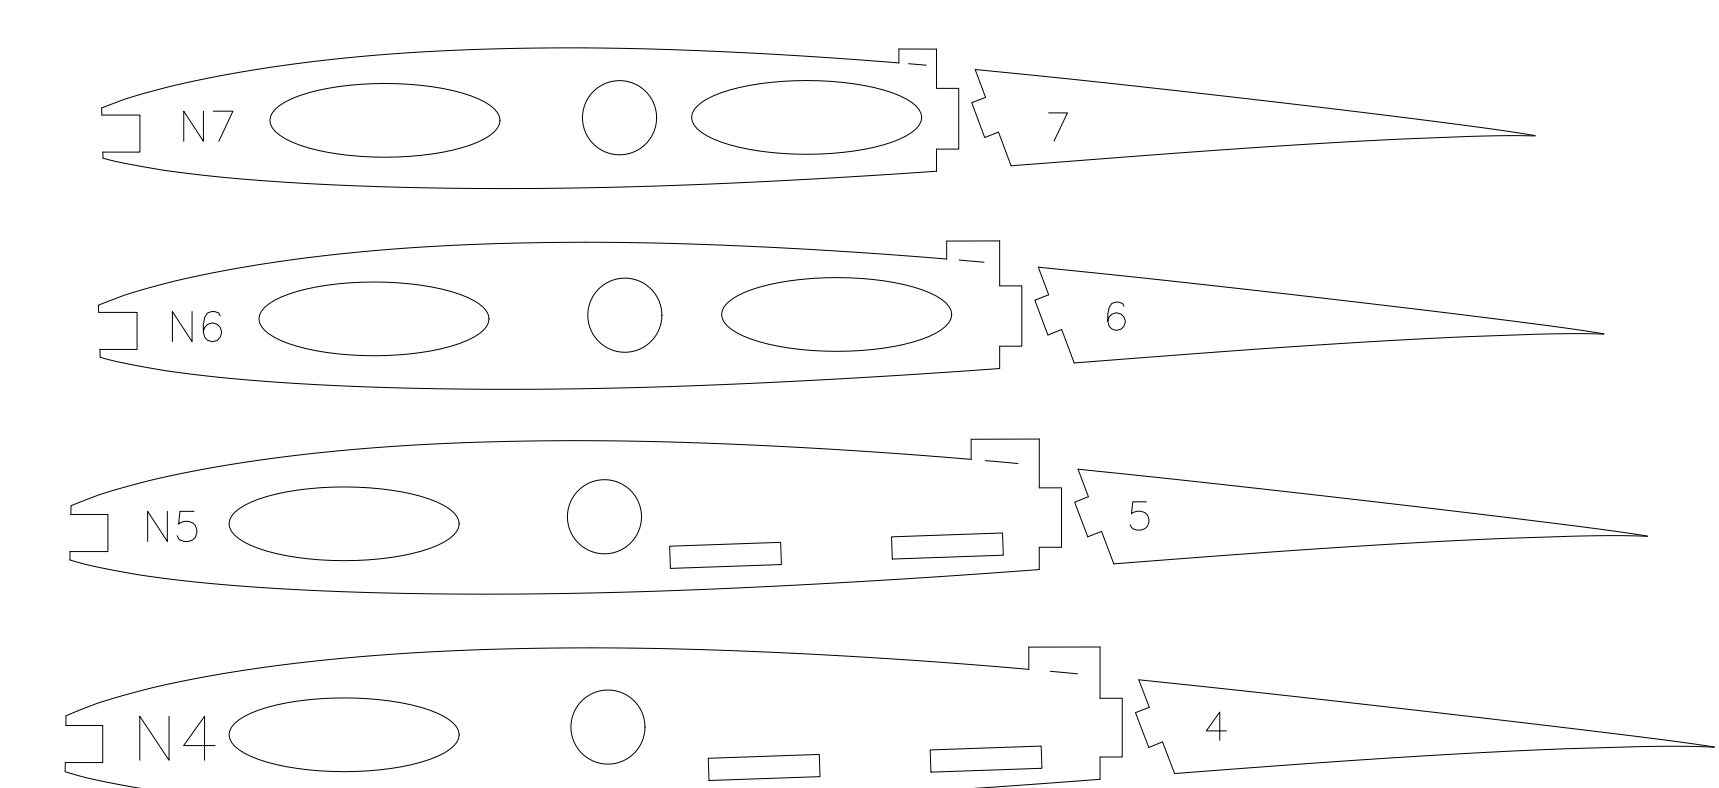

# QUARK

Aerobatic glider 2M

Wingspan: 2m  
 Length: 1.4m  
 Wing profile: SB96V - SB96VS  
 AUW: 1.2 to 1.7Kgs  
 (c) Fred Marie / Gliderireland.net - No reproduction without author's consent

### Servos Throws :

Ailerons: 30mm up / down - 60% expo  
 Elevator: Maximum allowed - 60% expo  
 Rudder: Maximum possible - 60% expo

This is for information only, but a good start!  
 Adjust these numbers to your own liking!

# QUARK

Aerobatic glider 2M

**Wingspan: 2m**  
**Length: 1.4m**  
**Wing profile: SB96V - SB96VS**  
 (c) Fred Marie / GliderIreland.net - No reproduction without author's consent