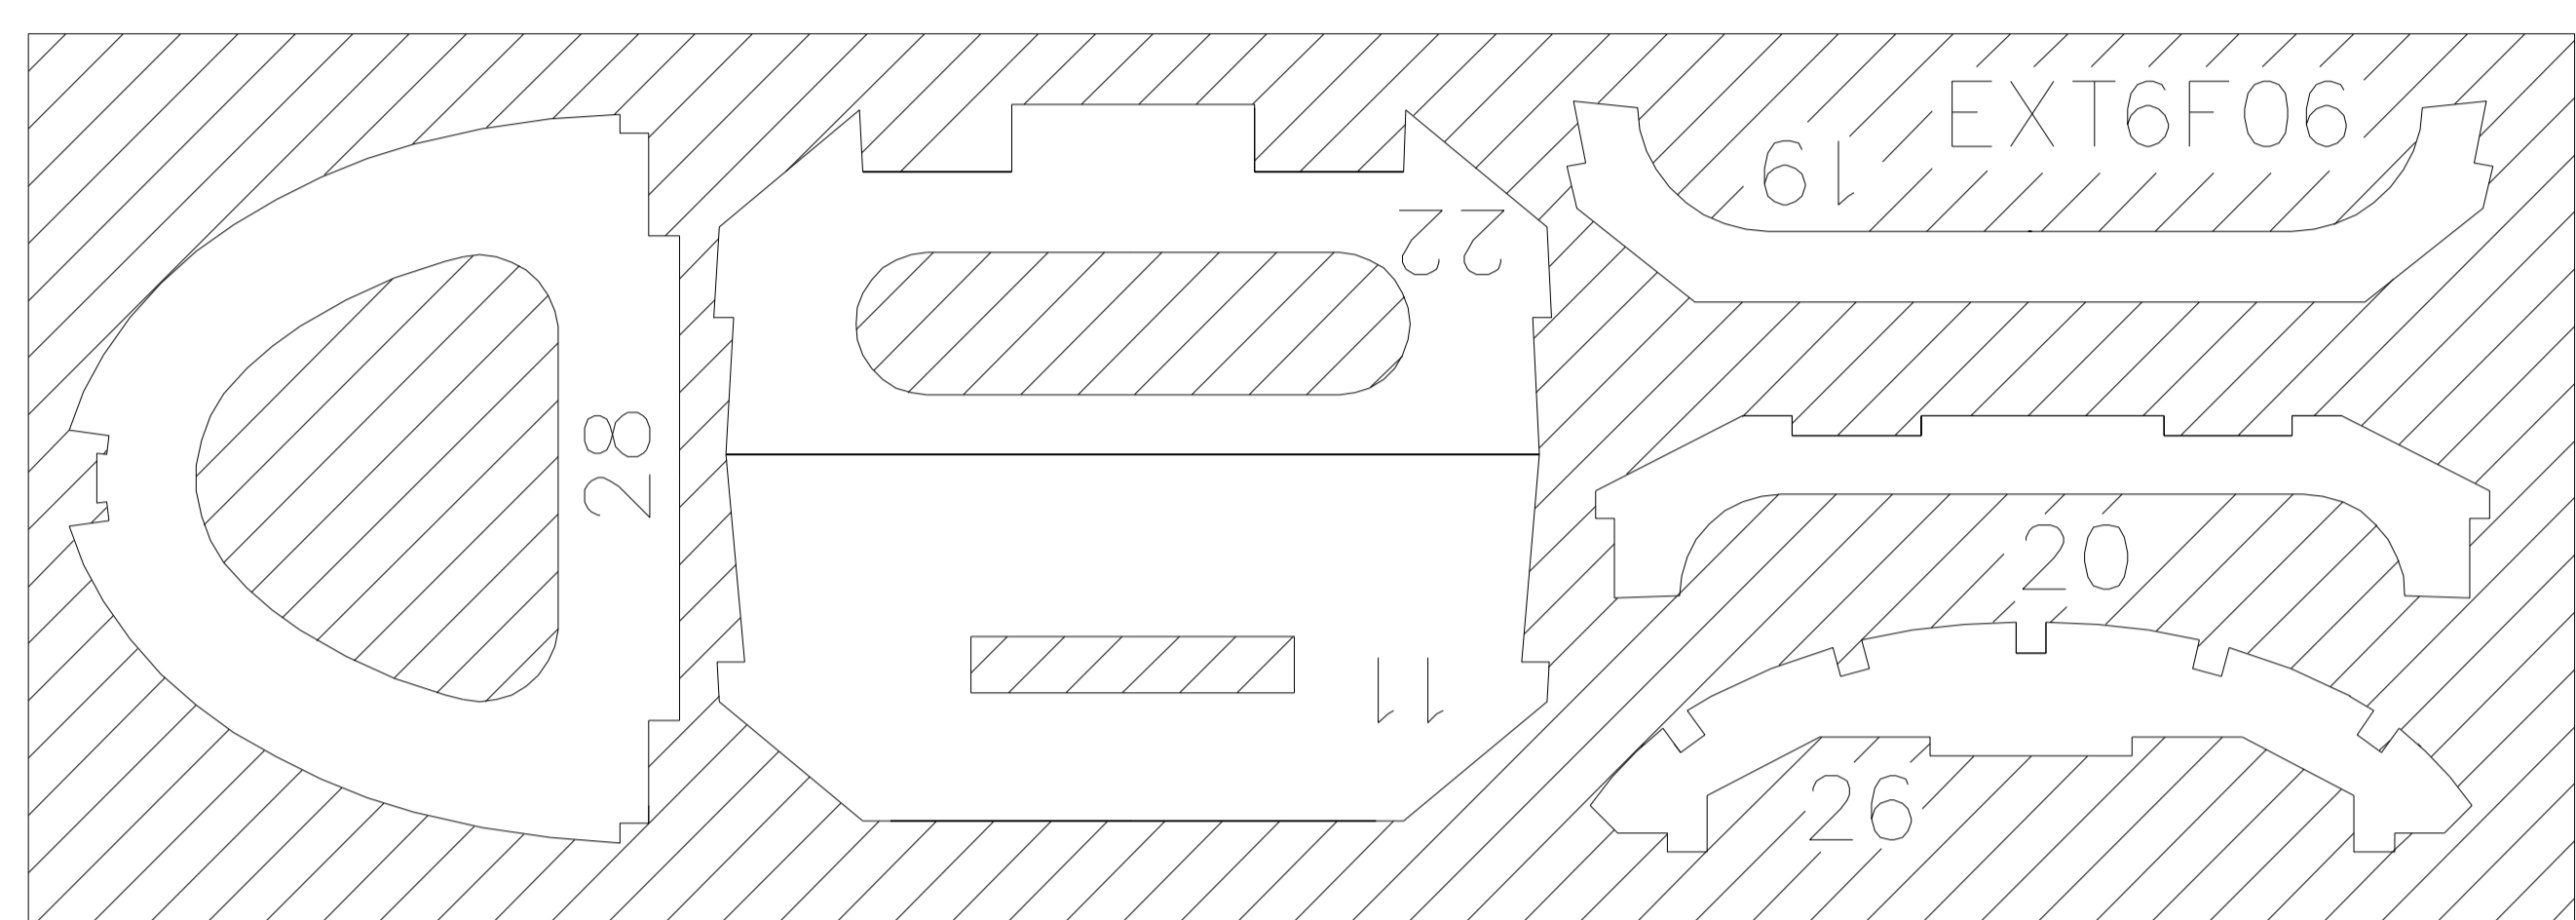

DIE-CUT PATTERNS

EXT6F07

1 per kit

1/8" x 7" x 15-3/4" ply

EXT6F09

1 per kit

1/8" x 4-5/8" x 15-3/4" ply

EXT6W01

1 per kit

1/8" x 4-1/8" x 15-3/4" ply

EXT6F04

1 per kit

1/8" x 4-5/8" x 15-3/4" ply

EXT6F06

1 per kit

1/8" x 5-1/2" x 15-3/4" ply

EXT6F03

1 per kit

1/8" x 5-1/2" x 23-3/4" ply

EXT6F08

1 per kit

1/8" x 5-1/8" x 23-3/4" ply

EXT6F02

1 per kit

1/8" x 6-5/8" x 23-3/4" ply

EXT6F01

2 per kit

1/8" x 5-1/2" x 38-1/4" ply