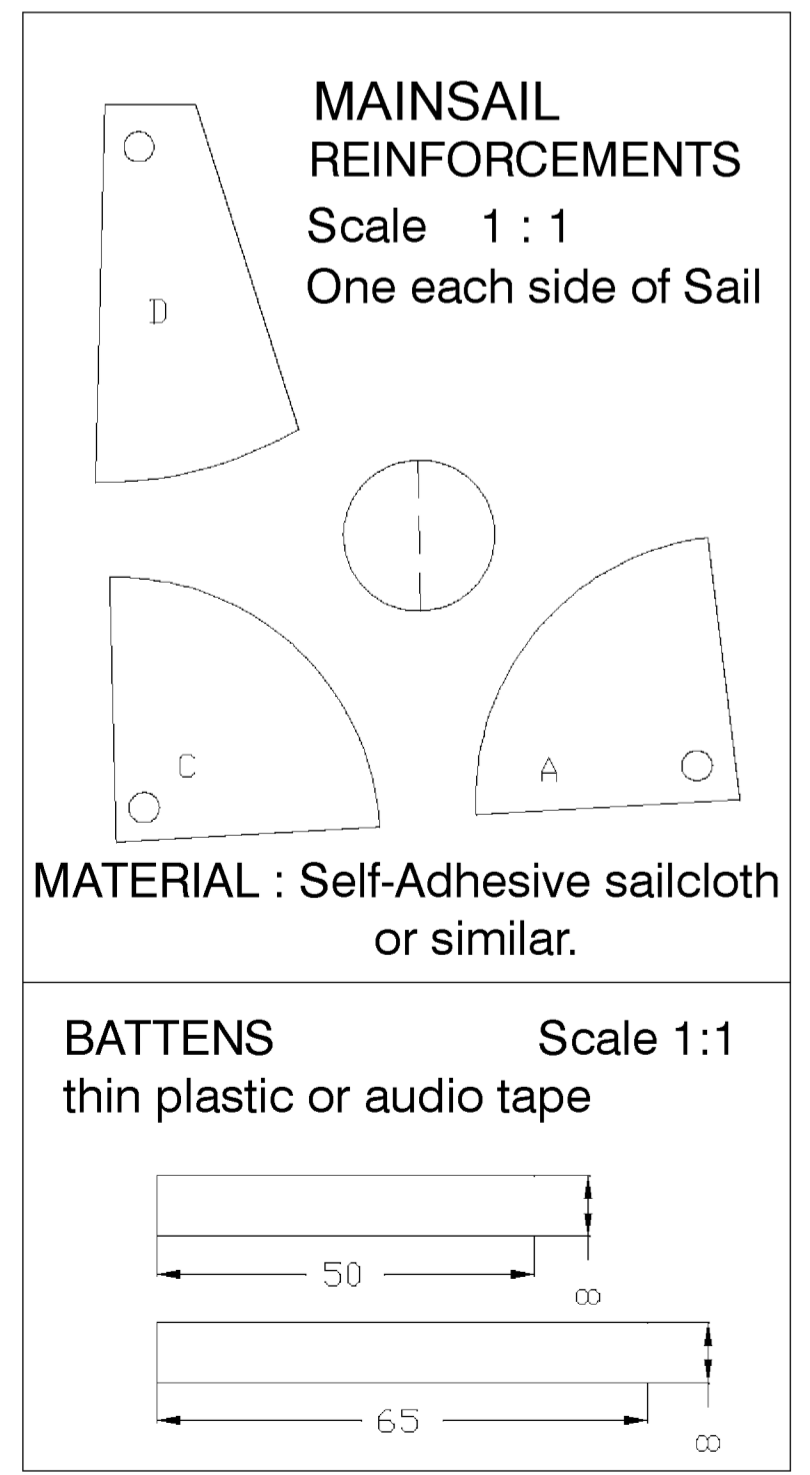

**JIF.65** VELERO  
CLASE RG-65

LENGTH :: 65cm  
BEAM :: 17.2cm  
WEIGHT :: 1.00 kg  
DESIGNER :: M. LANGE

**NOTICE**  
Ready-made sails, fin / keel blanks, cast ballast weights and other accessories are available from : -  
P. J. Sails, 1 Courtenay Rd,  
Poole, Dorset. BH14 0HD  
Telephone 01202 - 744101

**HEADSAIL** Scale 1:1  
**MATERIAL:** MYLAR, DACRON 0.05 thick

**MAIN SAIL** Scale 1 : 1  
**MATERIAL:** MYLAR, DACRON 0.05 thick

**LAYOUT OF SAIL CONTROL LINES & RUDDER LINKAGE**

**SIDE AND BOTTOM PANEL TEMPLATES**

2mm Balsa Scale 1 : 1