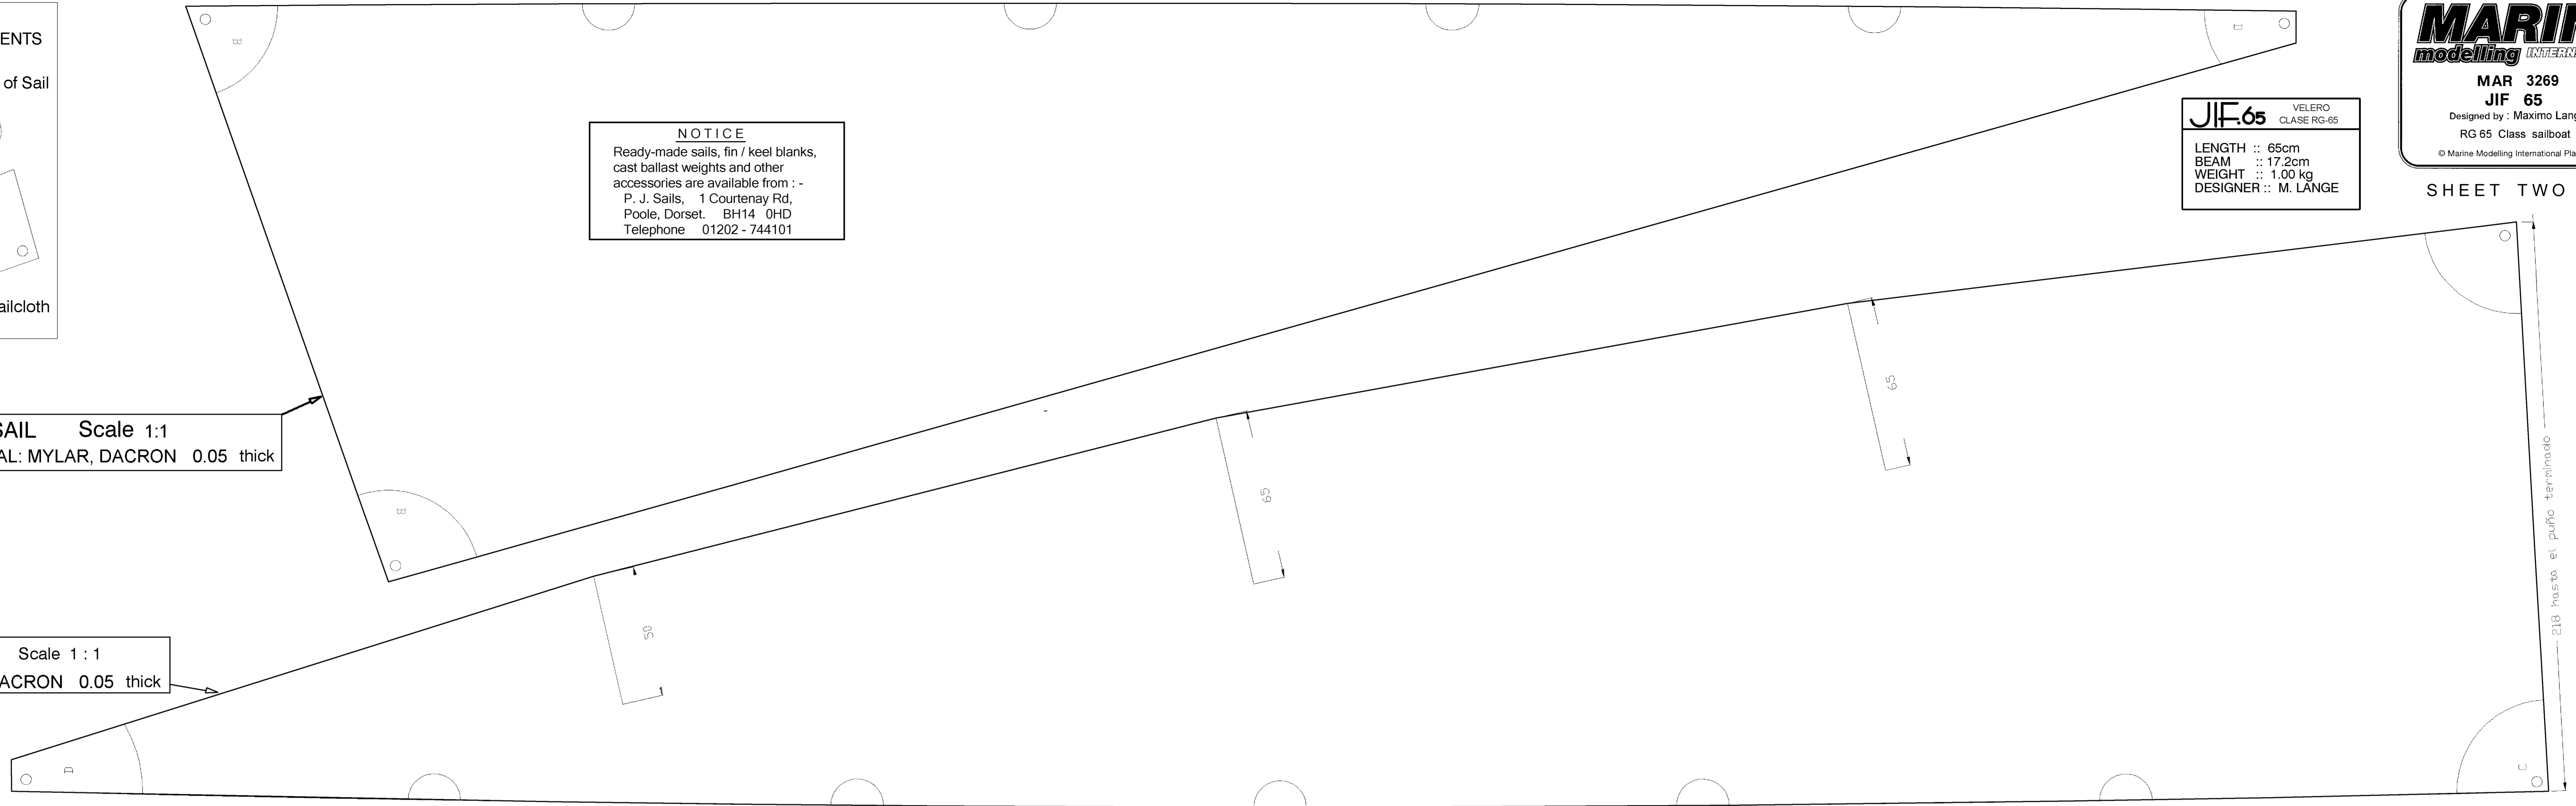

**JIF.65** VELERO  
CLASE RG-65

LENGTH :: 65cm  
BEAM :: 17.2cm  
WEIGHT :: 1.00 kg  
DESIGNER :: M. LANGE

**NOTICE**  
Ready-made sails, fin / keel blanks, cast ballast weights and other accessories are available from : -  
P. J. Sails, 1 Courtenay Rd,  
Poole, Dorset. BH14 0HD  
Telephone 01202 - 744101

**HEADSAIL** Scale 1:1  
**MATERIAL:** MYLAR, DACRON 0.05 thick

**MAIN SAIL** Scale 1 : 1  
**MATERIAL:** MYLAR, DACRON 0.05 thick

**LAYOUT OF SAIL CONTROL LINES & RUDDER LINKAGE**

**SIDE AND BOTTOM PANEL TEMPLATES**

2mm Balsa Scale 1 : 1