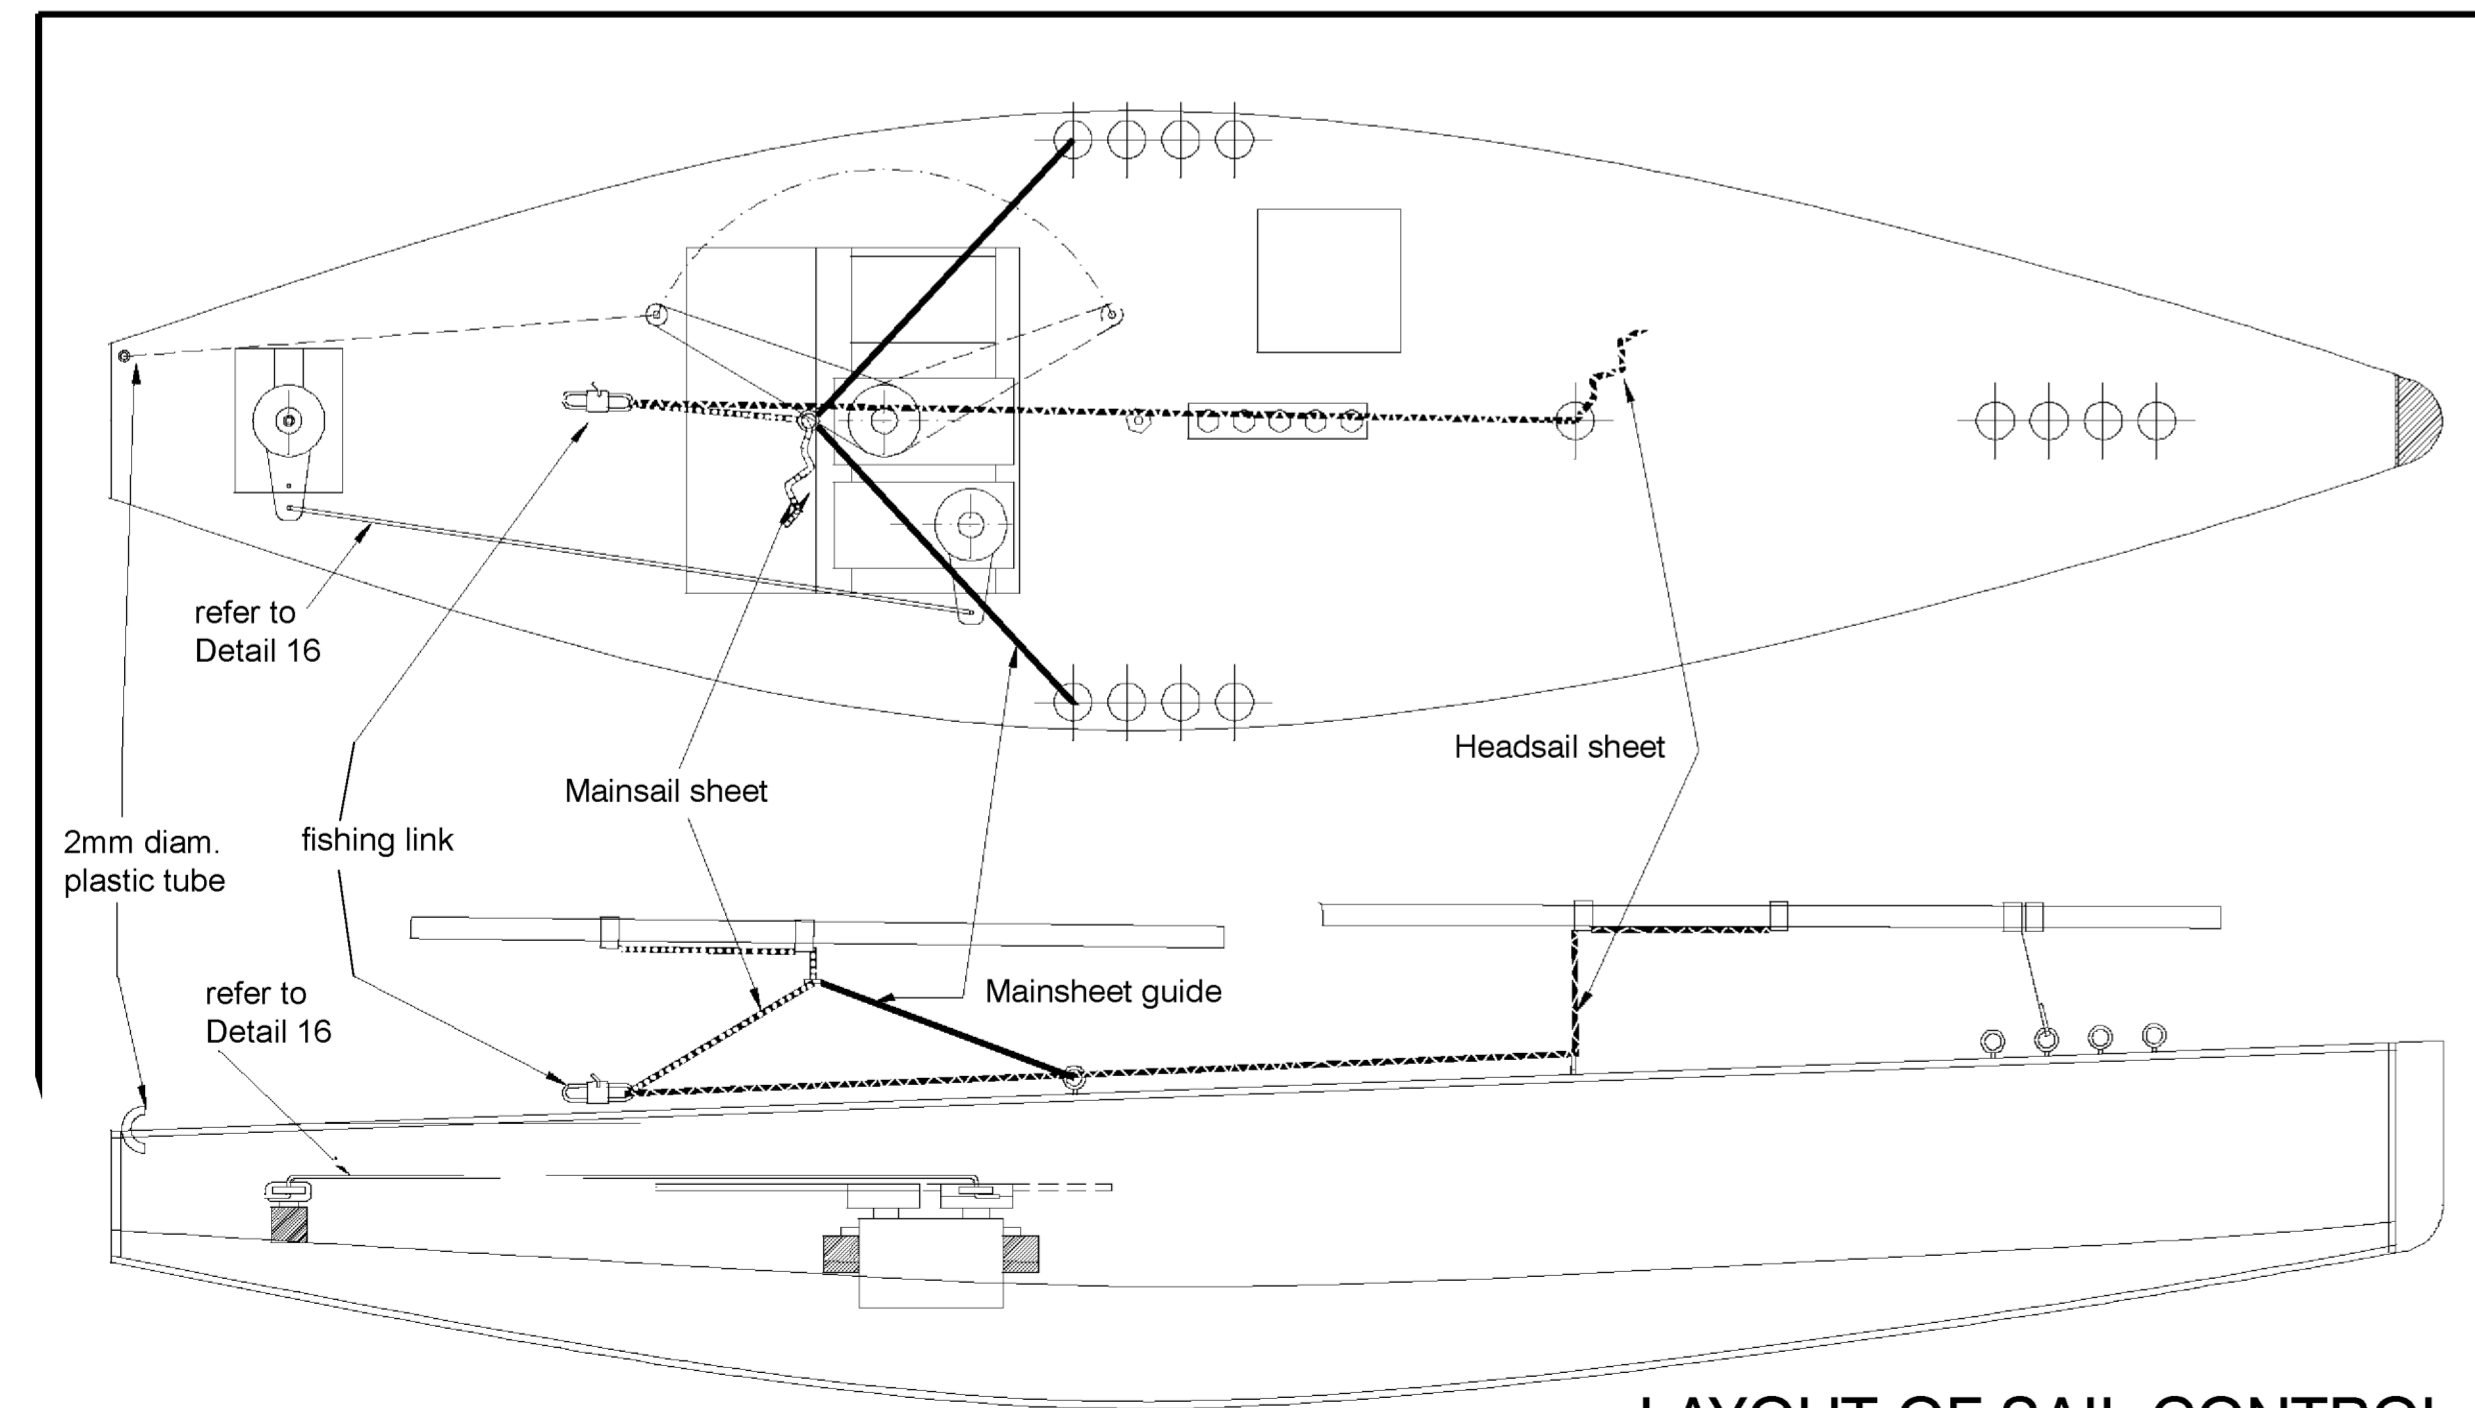

**JIF.65** VELERO  
CLASE RG-65

LENGTH :: 65cm  
BEAM :: 17.2cm  
WEIGHT :: 1.00 kg  
DESIGNER :: M. LANGE

**NOTICE**  
Ready-made sails, fin / keel blanks, cast ballast weights and other accessories are available from : -  
P. J. Sails, 1 Courtenay Rd,  
Poole, Dorset. BH14 0HD  
Telephone 01202 - 744101

**HEADSAIL** Scale 1:1  
**MATERIAL:** MYLAR, DACRON 0.05 thick

**MAIN SAIL** Scale 1 : 1  
**MATERIAL:** MYLAR, DACRON 0.05 thick

**LAYOUT OF SAIL CONTROL LINES & RUDDER LINKAGE**

**SIDE AND BOTTOM PANEL TEMPLATES**

2mm Balsa Scale 1 : 1