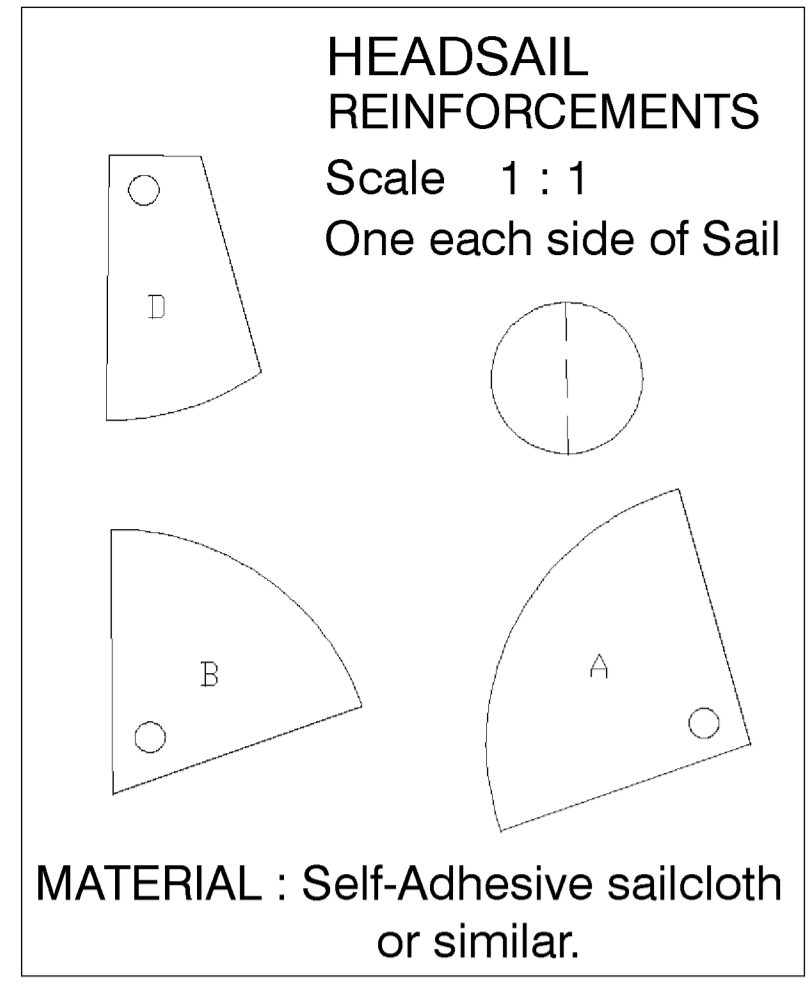

**JIF.65** VELERO  
CLASE RG-65

LENGTH :: 65cm  
BEAM :: 17.2cm  
WEIGHT :: 1.00 kg  
DESIGNER :: M. LANGE

**NOTICE**  
Ready-made sails, fin / keel blanks, cast ballast weights and other accessories are available from : -  
P. J. Sails, 1 Courtenay Rd,  
Poole, Dorset. BH14 0HD  
Telephone 01202 - 744101

**HEADSAIL** Scale 1:1  
**MATERIAL:** MYLAR, DACRON 0.05 thick

**MAIN SAIL** Scale 1 : 1  
**MATERIAL:** MYLAR, DACRON 0.05 thick

**LAYOUT OF SAIL CONTROL LINES & RUDDER LINKAGE**

**SIDE AND BOTTOM PANEL TEMPLATES**

2mm Balsa Scale 1 : 1