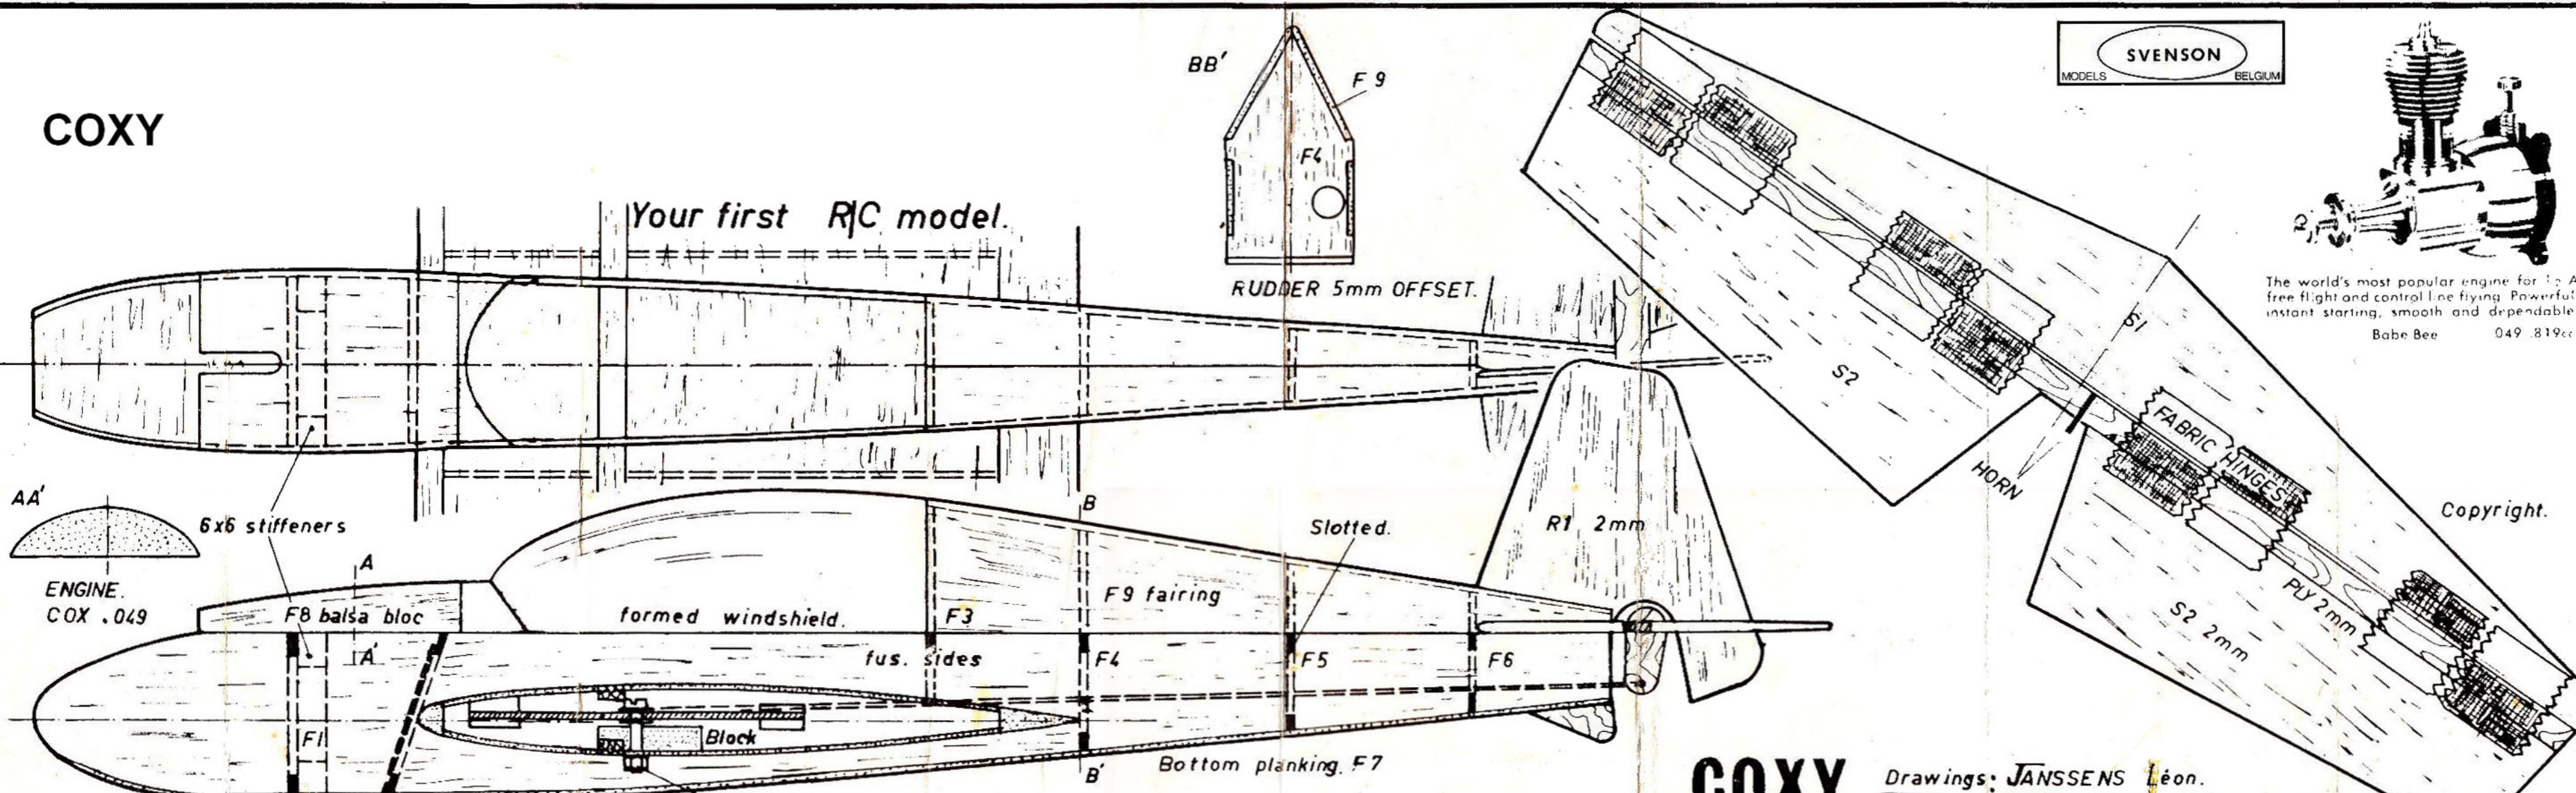

COXY

Your first R/C model.

The world's most popular engine for 1/2 A free flight and control line flying. Powerful instant starting, smooth and dependable.
Babe Bee 049 819cc

Copyright.

COXY

Drawings: JANSSENS Léon.

Flying with .020 engines : 6m lines
049 — 10m —

Flying weight 80 gr.
120 gr

Build cowl after engine installation.