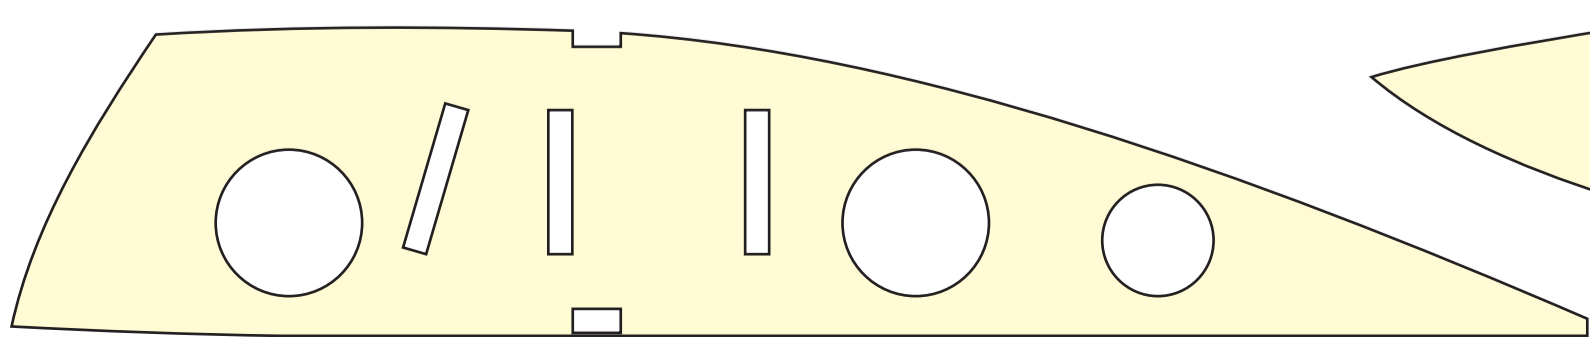

# Short Scion

42" span scale model for twin IP3 or brushless

By Roly Huebsch

©2008

<http://www.rcgroups.com/forums/showthread.php?t=779938>

# Short Scion

42" span scale model for twin IPS or brushless

By Roly Huebsch

©2008

<http://www.rcgroups.com/forums/showthread.php?t=779938>