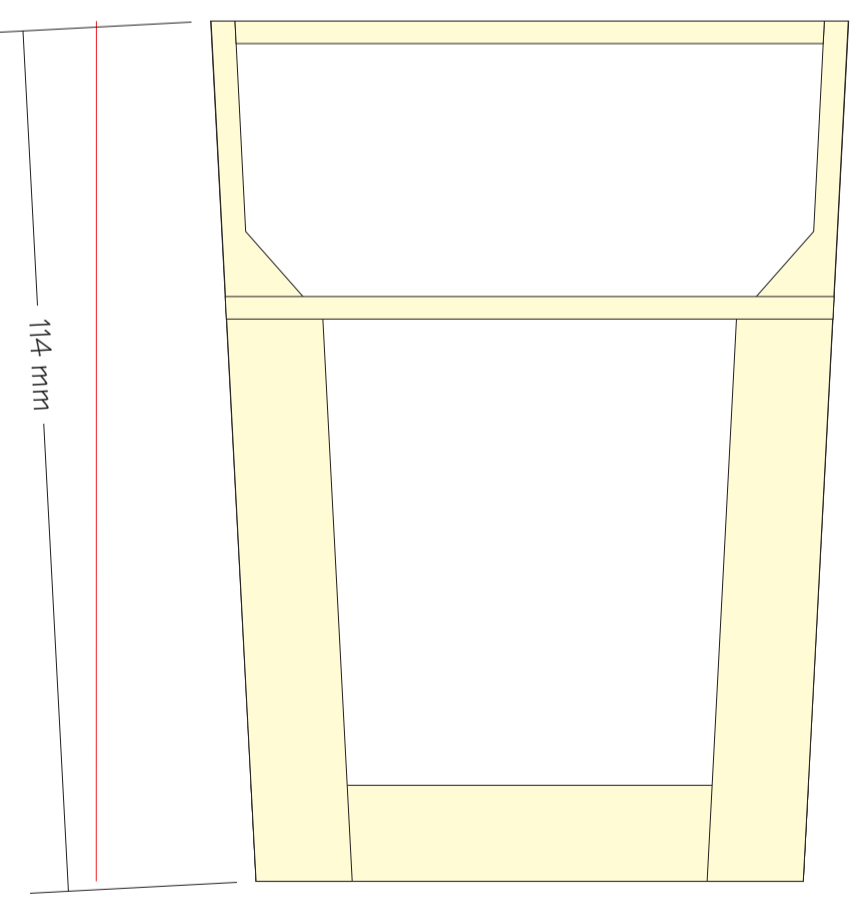

# Short Scion

42" span scale model for twin IP3 or brushless

By Roly Huebsch

©2008

<http://www.rcgroups.com/forums/showthread.php?t=779938>

# Short Scion

42" span scale model for twin IPS or brushless

By Roly Huebsch

©2008

<http://www.rcgroups.com/forums/showthread.php?t=779938>