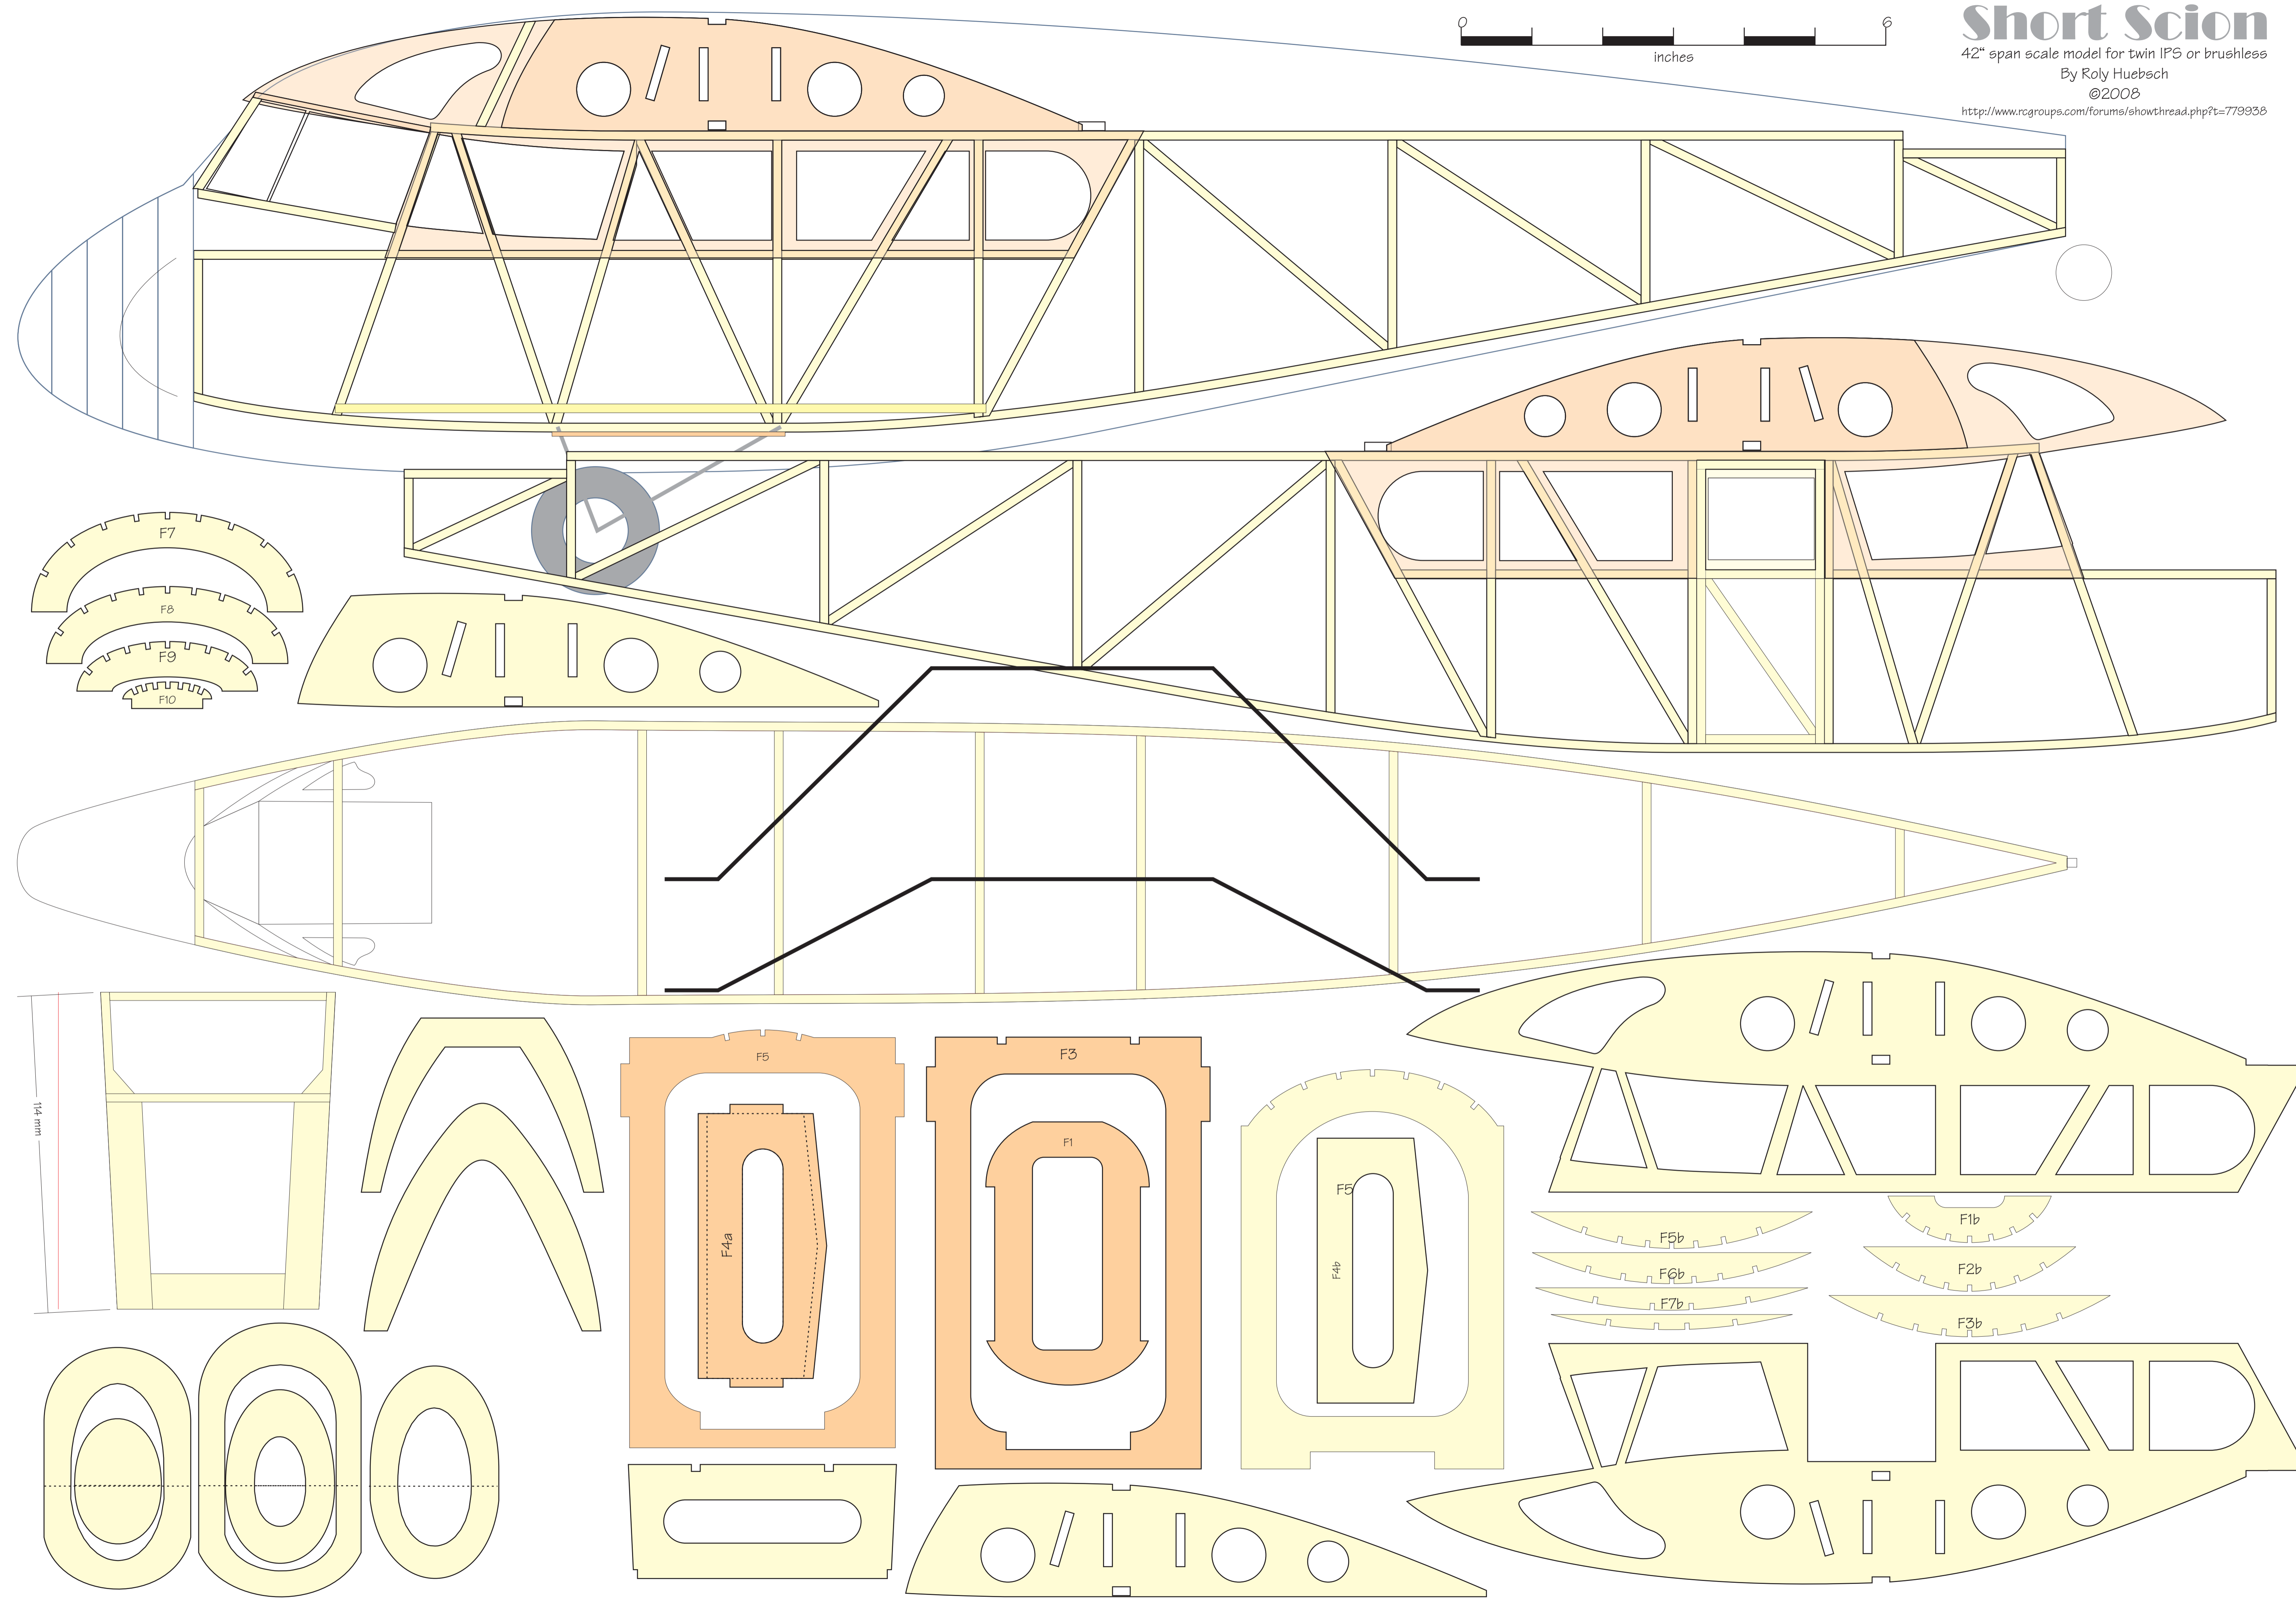

# Short Scion

42" span scale model for twin IP3 or brushless

By Roly Huebsch

©2008

<http://www.rcgroups.com/forums/showthread.php?t=779938>

# Short Scion

42" span scale model for twin IPS or brushless

By Roly Huebsch

©2008

<http://www.rcgroups.com/forums/showthread.php?t=779938>