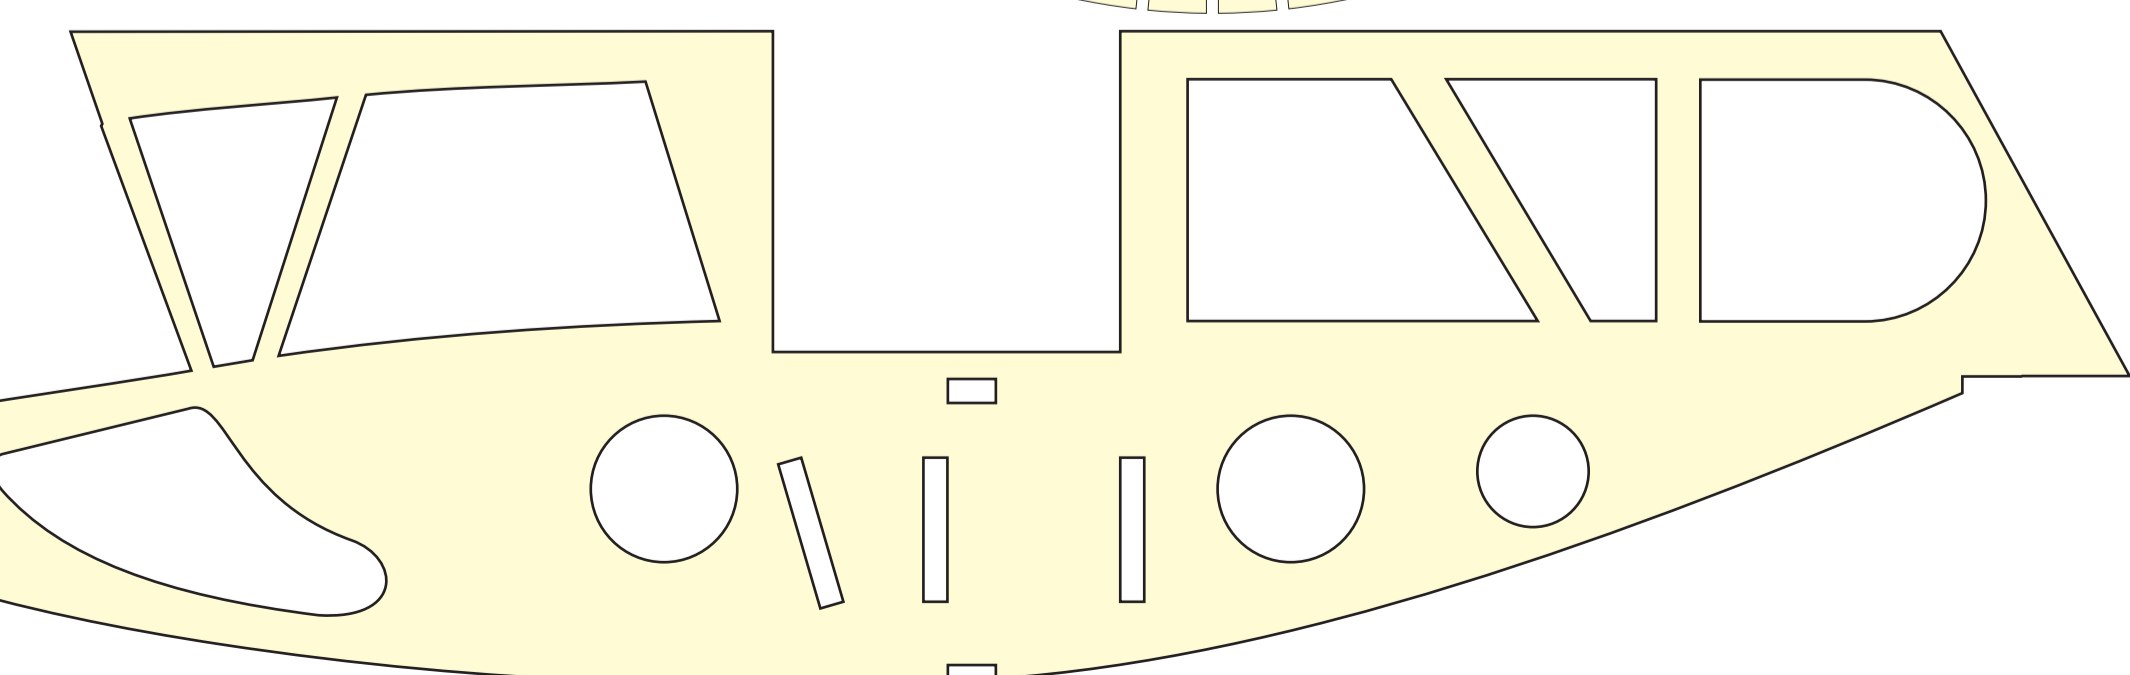

# Short Scion

42" span scale model for twin IP3 or brushless

By Roly Huebsch

©2008

<http://www.rcgroups.com/forums/showthread.php?t=779938>

# Short Scion

42" span scale model for twin IPS or brushless

By Roly Huebsch

©2008

<http://www.rcgroups.com/forums/showthread.php?t=779938>