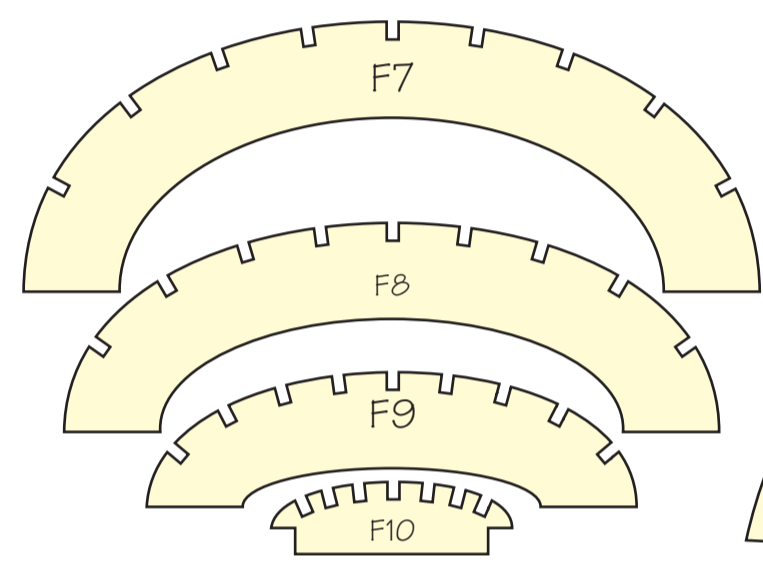

# Short Scion

42" span scale model for twin IP3 or brushless

By Roly Huebsch

©2008

<http://www.rcgroups.com/forums/showthread.php?t=779938>

# Short Scion

42" span scale model for twin IPS or brushless

By Roly Huebsch

©2008

<http://www.rcgroups.com/forums/showthread.php?t=779938>