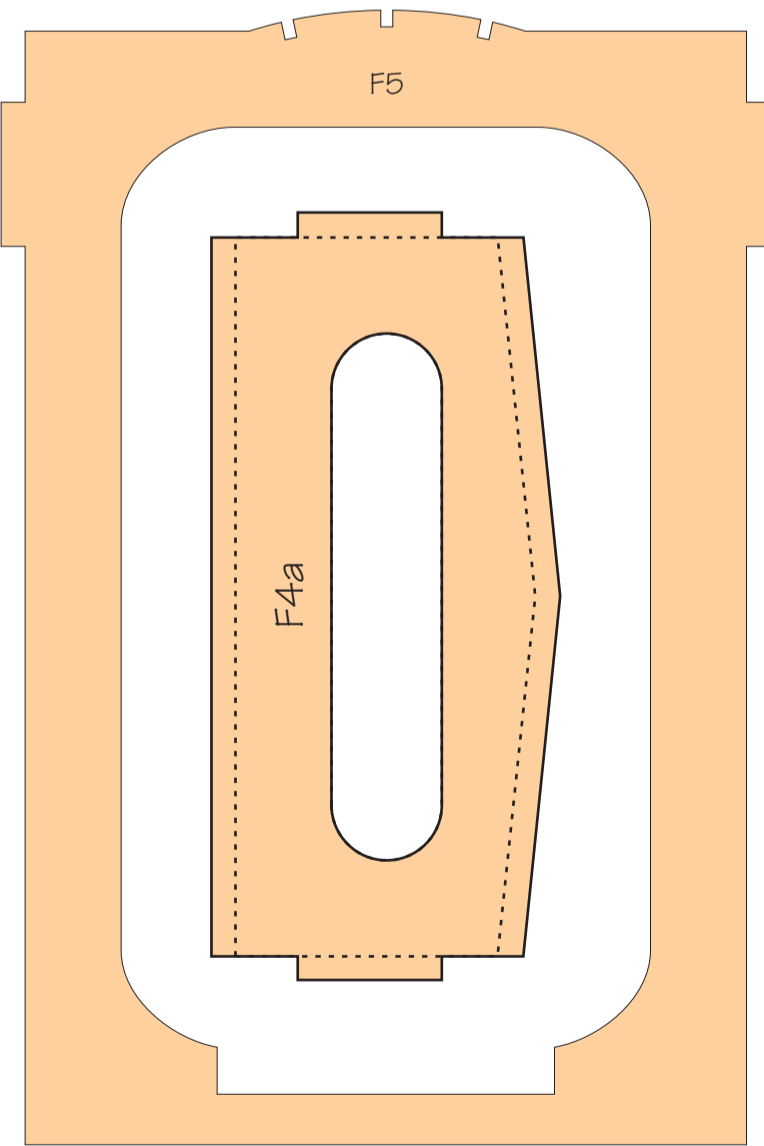

# Short Scion

42" span scale model for twin IP3 or brushless

By Roly Huebsch

©2008

<http://www.rcgroups.com/forums/showthread.php?t=779938>

# Short Scion

42" span scale model for twin IPS or brushless

By Roly Huebsch

©2008

<http://www.rcgroups.com/forums/showthread.php?t=779938>