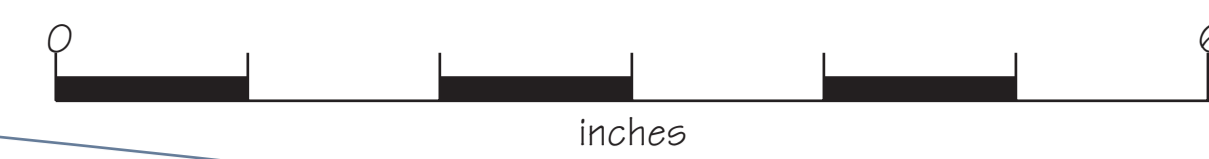

# Short Scion

42" span scale model for twin IP3 or brushless

By Roly Huebsch

©2008

<http://www.rcgroups.com/forums/showthread.php?t=779938>

# Short Scion

42" span scale model for twin IPS or brushless

By Roly Huebsch

©2008

<http://www.rcgroups.com/forums/showthread.php?t=779938>