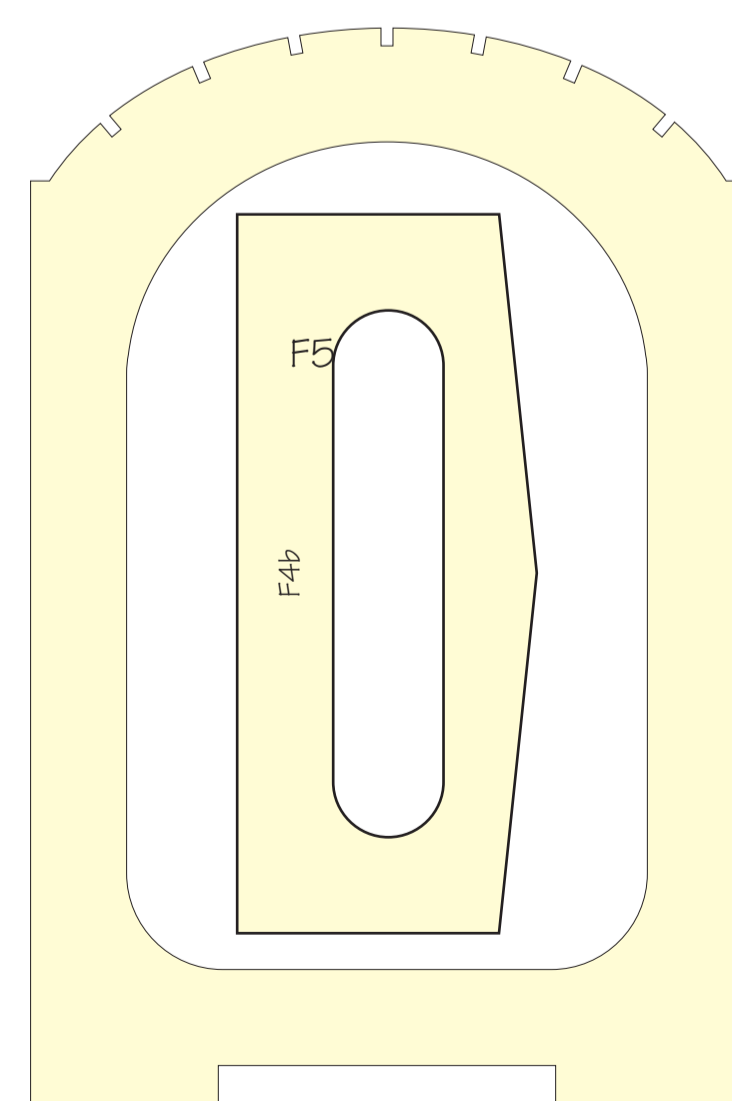

# Short Scion

42" span scale model for twin IP3 or brushless

By Roly Huebsch

©2008

<http://www.rcgroups.com/forums/showthread.php?t=779938>

# Short Scion

42" span scale model for twin IPS or brushless

By Roly Huebsch

©2008

<http://www.rcgroups.com/forums/showthread.php?t=779938>