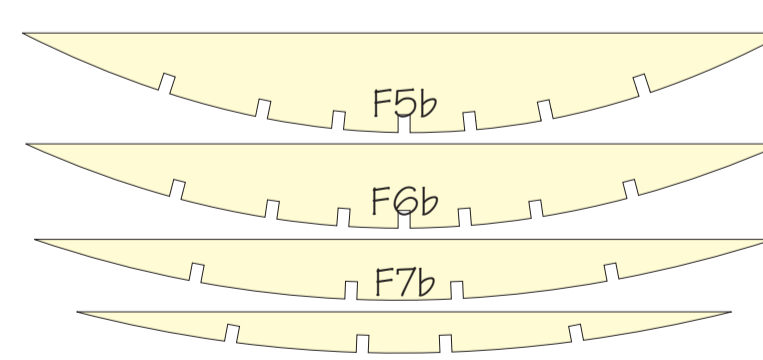

# Short Scion

42" span scale model for twin IP3 or brushless

By Roly Huebsch

©2008

<http://www.rcgroups.com/forums/showthread.php?t=779938>

# Short Scion

42" span scale model for twin IPS or brushless

By Roly Huebsch

©2008

<http://www.rcgroups.com/forums/showthread.php?t=779938>