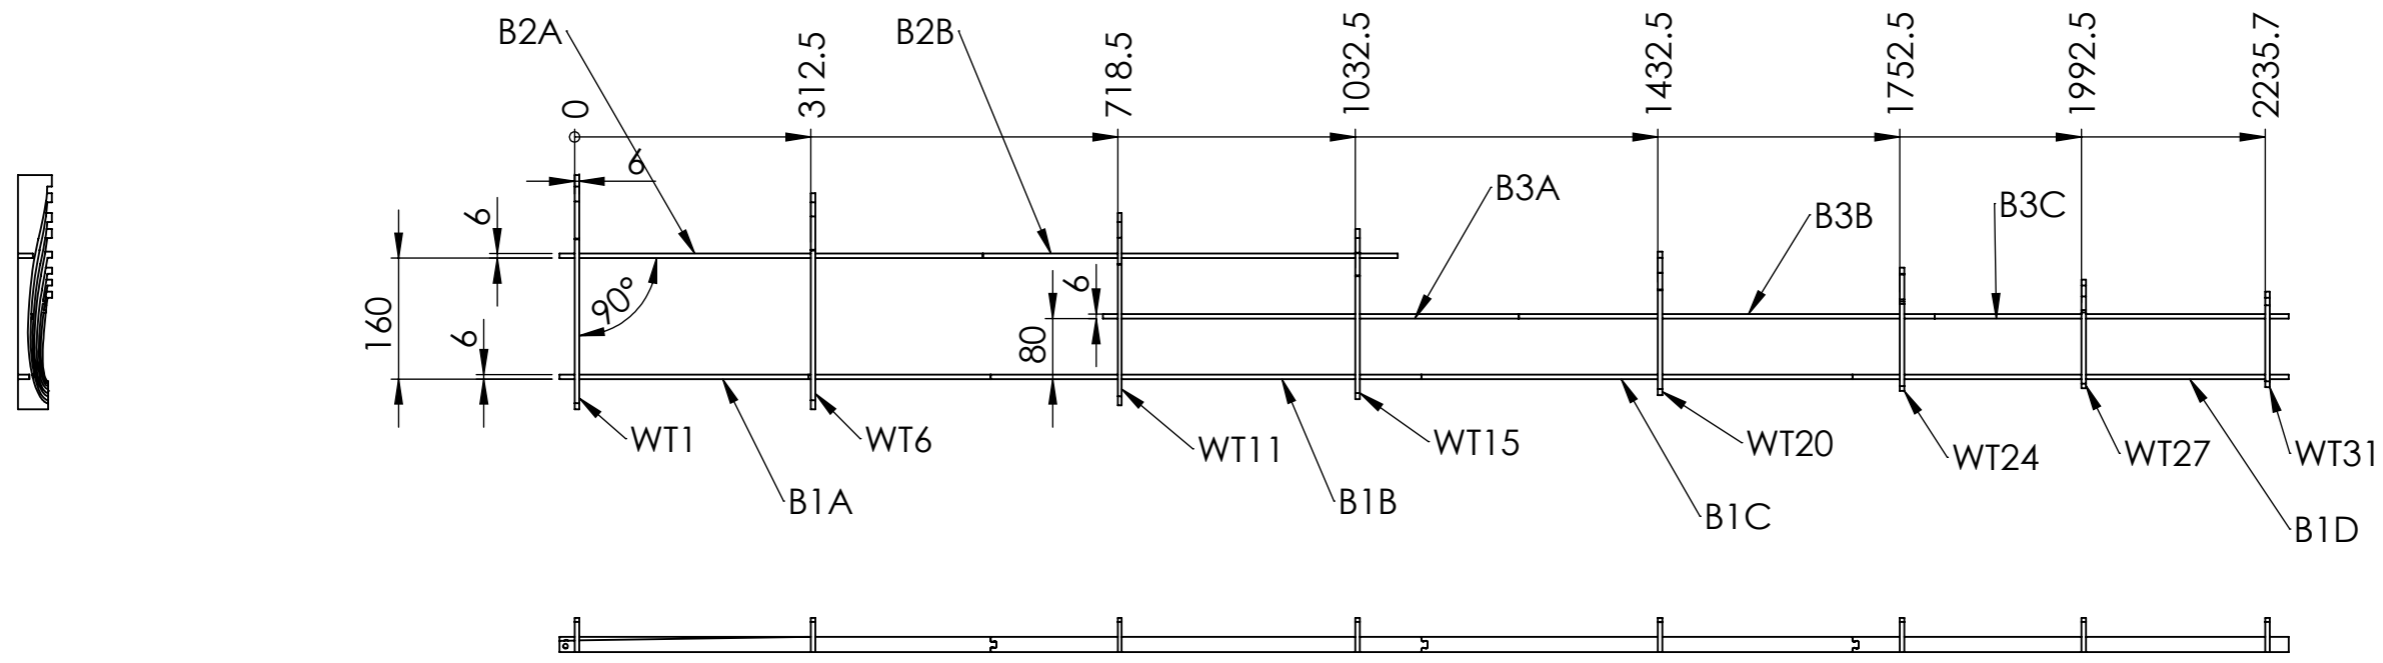

TOP VIEW FOR RH WING SET UP  
MIRROR REVERSES PARTS LOCATIONS FOR LH WING

DRAWING SCALE 1:10 WHEN PRINTED ON A3 FORMAT

DRAWN	J.A.S	PROJECT	ZEFIR 4
DATE	14/05/25	SUBJECT	WING TOP SUPPORT FRAME
DRAWINGS NOT TO BE USED FOR COMMERCIAL PURPOSES WITHOUT PRIOR CONSENT FROM AUTHOR JILLES SMITS		DRW-NO	TOPFRAME A3