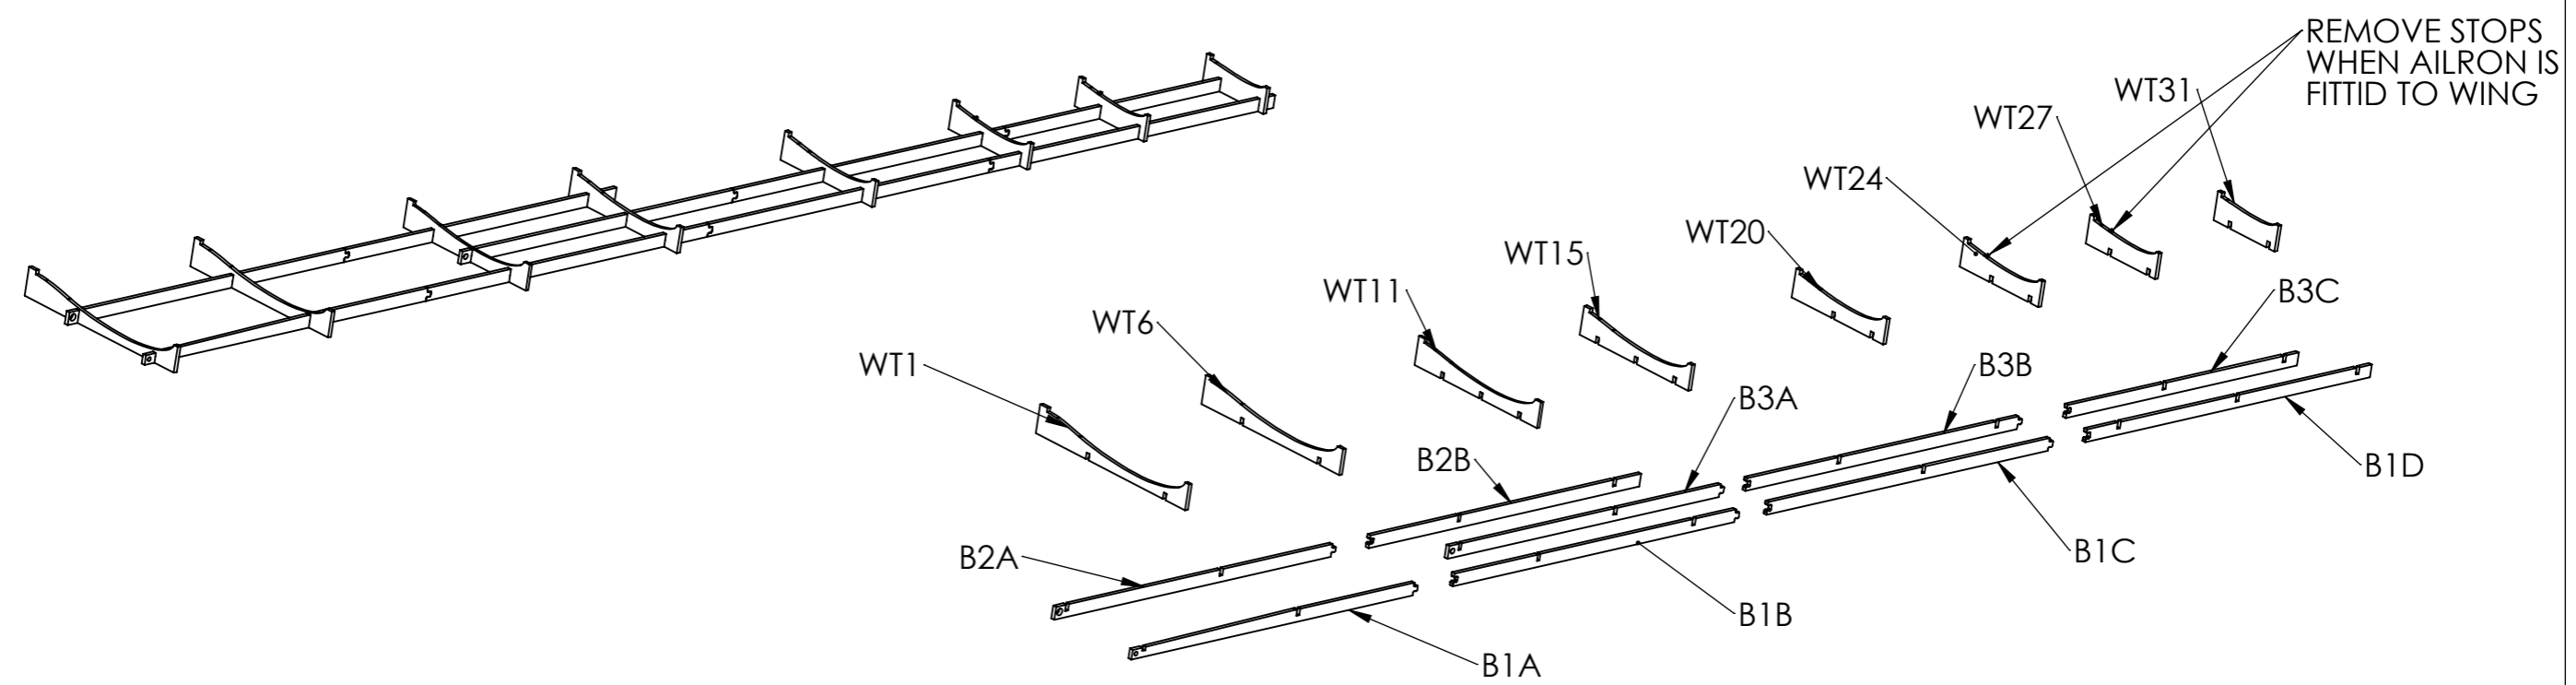

TOP VIEW FOR RH WING SET UP  
MIRROR REVERSES PARTS LOCATIONS FOR LH WING

DRAWING SCALE 1:10 WHEN PRINTED ON A3 FORMAT

DRAWN	J.A.S	PROJECT	ZEFIR 4
DATE	14/05/25	SUBJECT	WING TOP SUPPORT FRAME
DRAWINGS NOT TO BE USED FOR COMMERCIAL PURPOSES WITHOUT PRIOR CONSENT FROM AUTHOR JILLES SMITS		DRW-NO	TOPFRAME A3