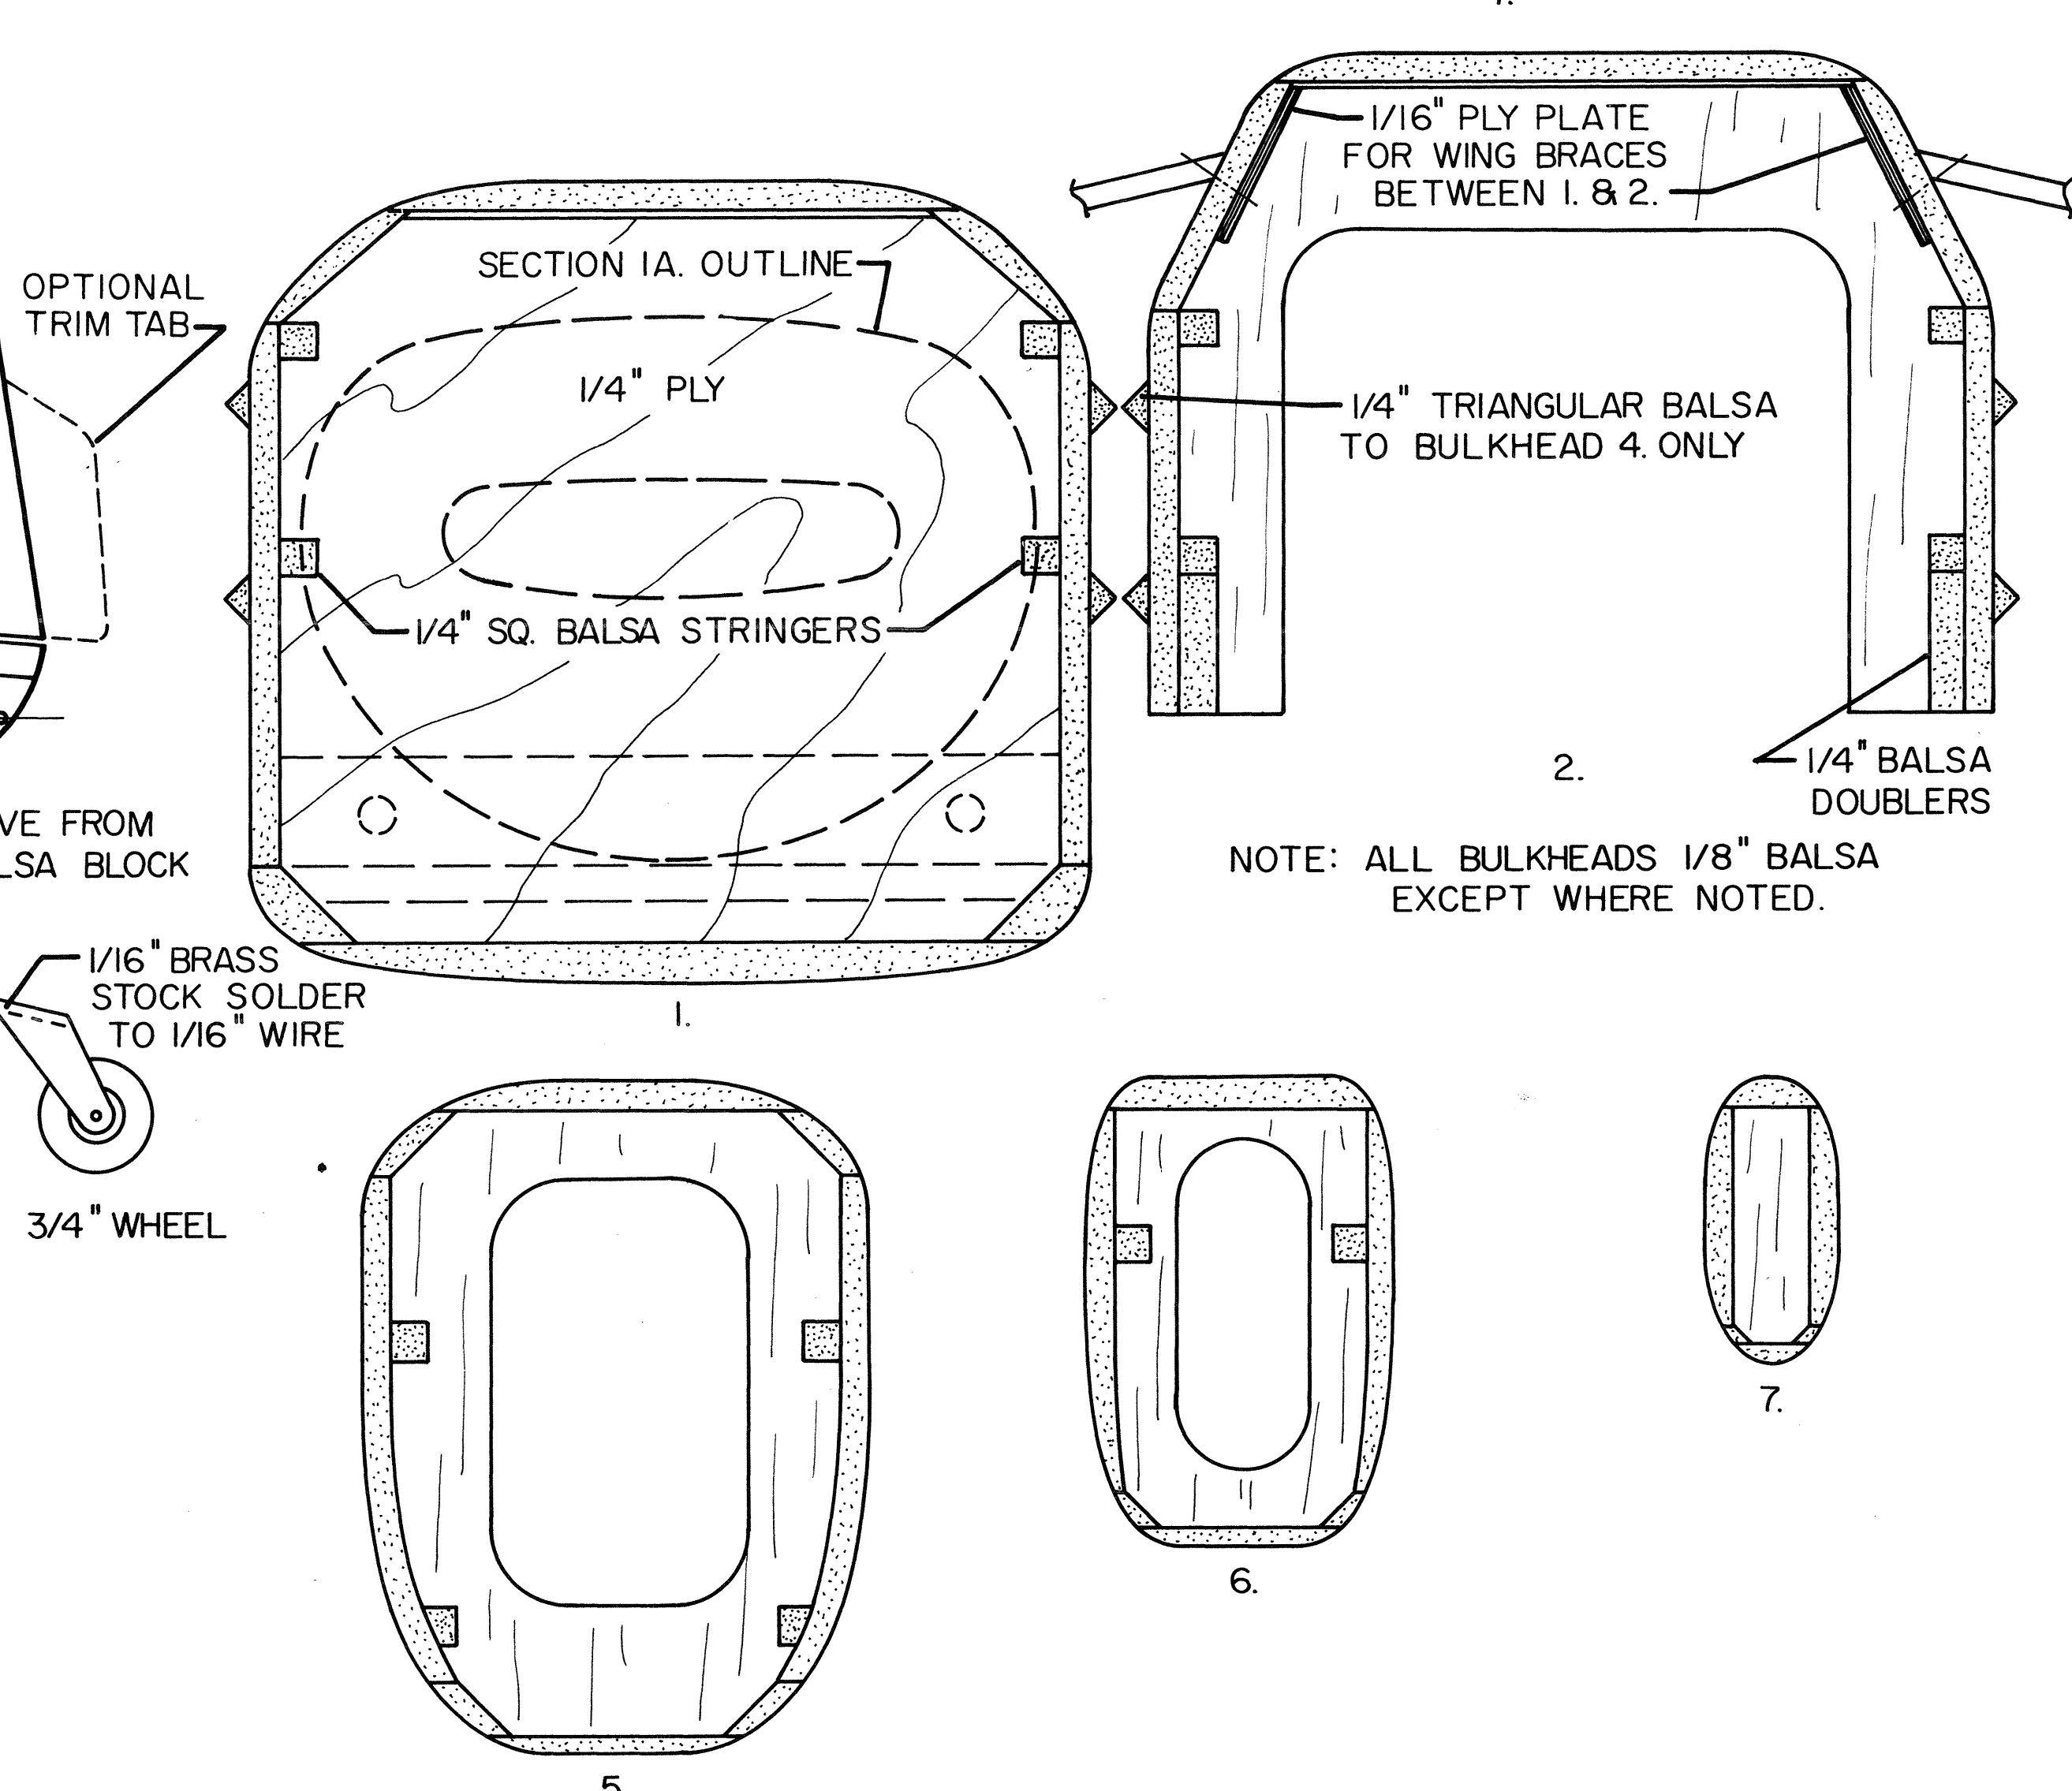

AVAILABLE FROM
T & D FIBERGLASS SPECIALTIES
 30925 BLOCK
 GARDEN CITY, MI 48135

WING SPAN 60-1/2"
 WING AREA 470 SQ. IN.
 LENGTH 37-3/4"
 WEIGHT 6-1/4 LBS.
 ENGINE SIZE 40-45 CU. IN.

Cessna 'AGWAGON'

DESIGNED BY GIL HORSTMAN
 DRAWN BY JOE BRIDI
 INKED BY DICK KIDD
 RANDY KIDD