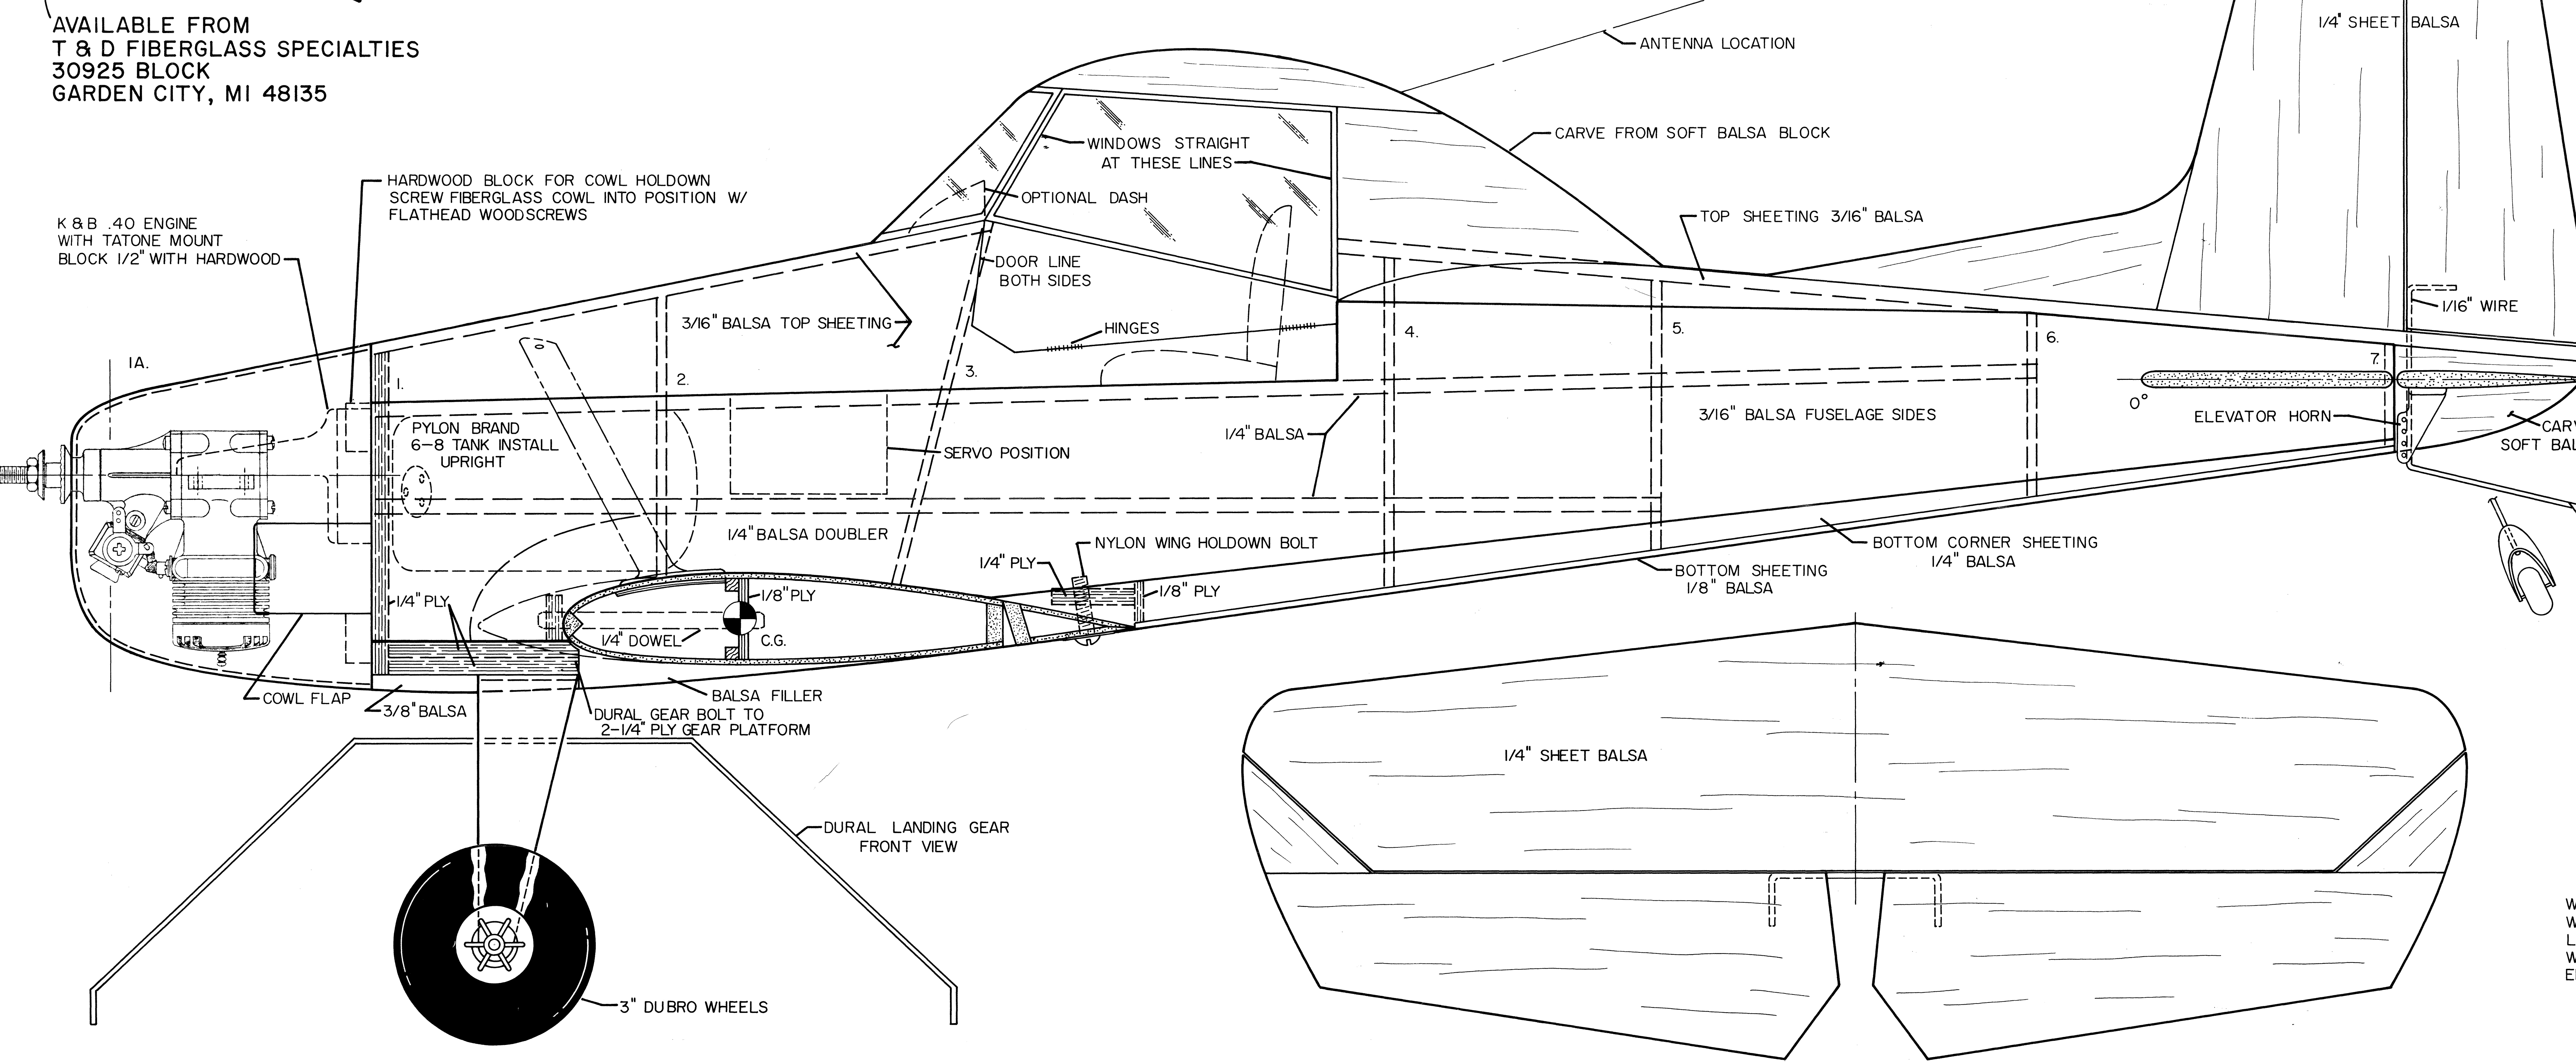

AVAILABLE FROM
T & D FIBERGLASS SPECIALTIES
 30925 BLOCK
 GARDEN CITY, MI 48135

WING SPAN 60-1/2"
 WING AREA 470 SQ. IN.
 LENGTH 37-3/4"
 WEIGHT 6-1/4 LBS.
 ENGINE SIZE 40-45 CU. IN.

Cessna 'AGWAGON'

DESIGNED BY GIL HORSTMAN
 DRAWN BY JOE BRIDI
 INKED BY DICK KIDD
 RANDY KIDD