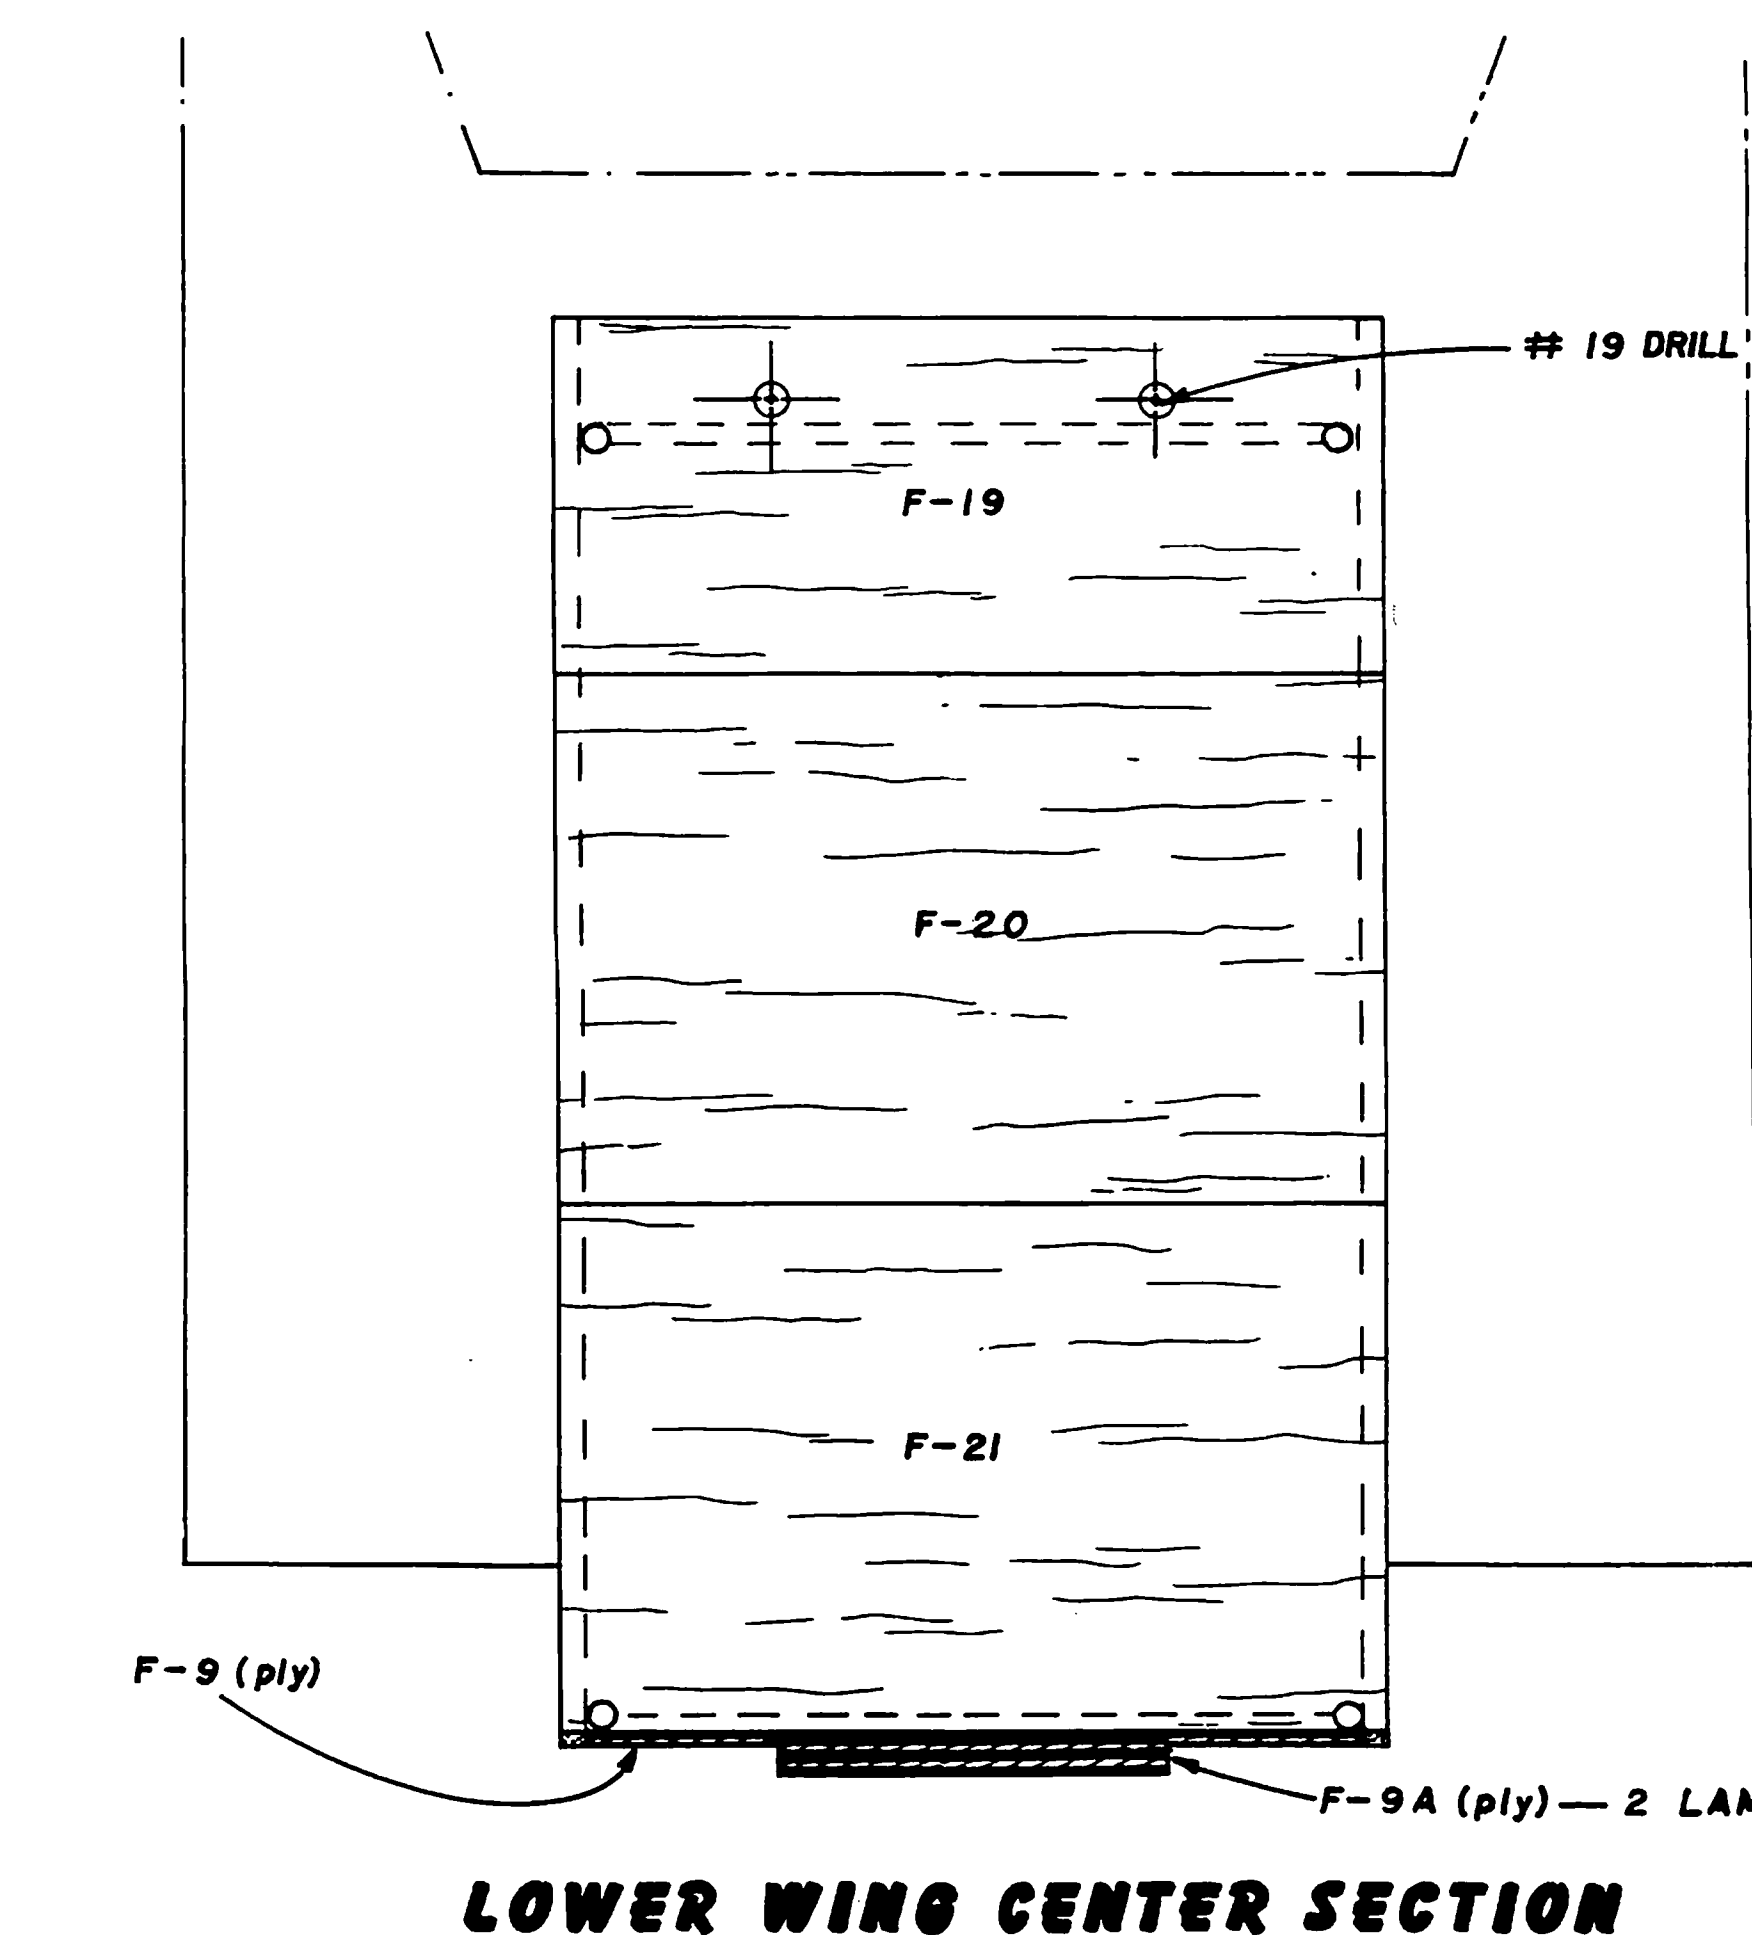

CUT PLAN ALONG DOTTED LINES — JOIN UP TO MAKE TWO COMPLETE WING PLANS

MAKE 2 OF EACH SPAR
 D-2 (ply)
 D-1 (ply)

LOWER WING CENTER SECTION
 REFER ALSO TO FUSELAGE SIDE-VIEW (SHEET 2)

CUT DOWN NYLON AILERON HORN (E-54)

PLAN SHEET 1 of 2

TOP FLITE
RF
 RADIO CONTROL SCALE
S.E.S.A.
 WING SPAN 53" LENGTH 42" AREA 1,000 SQ. INS.
 Designed by DAVE PLATT—Scale R/C Champion
 PROD. EMP.—58 AXEADO