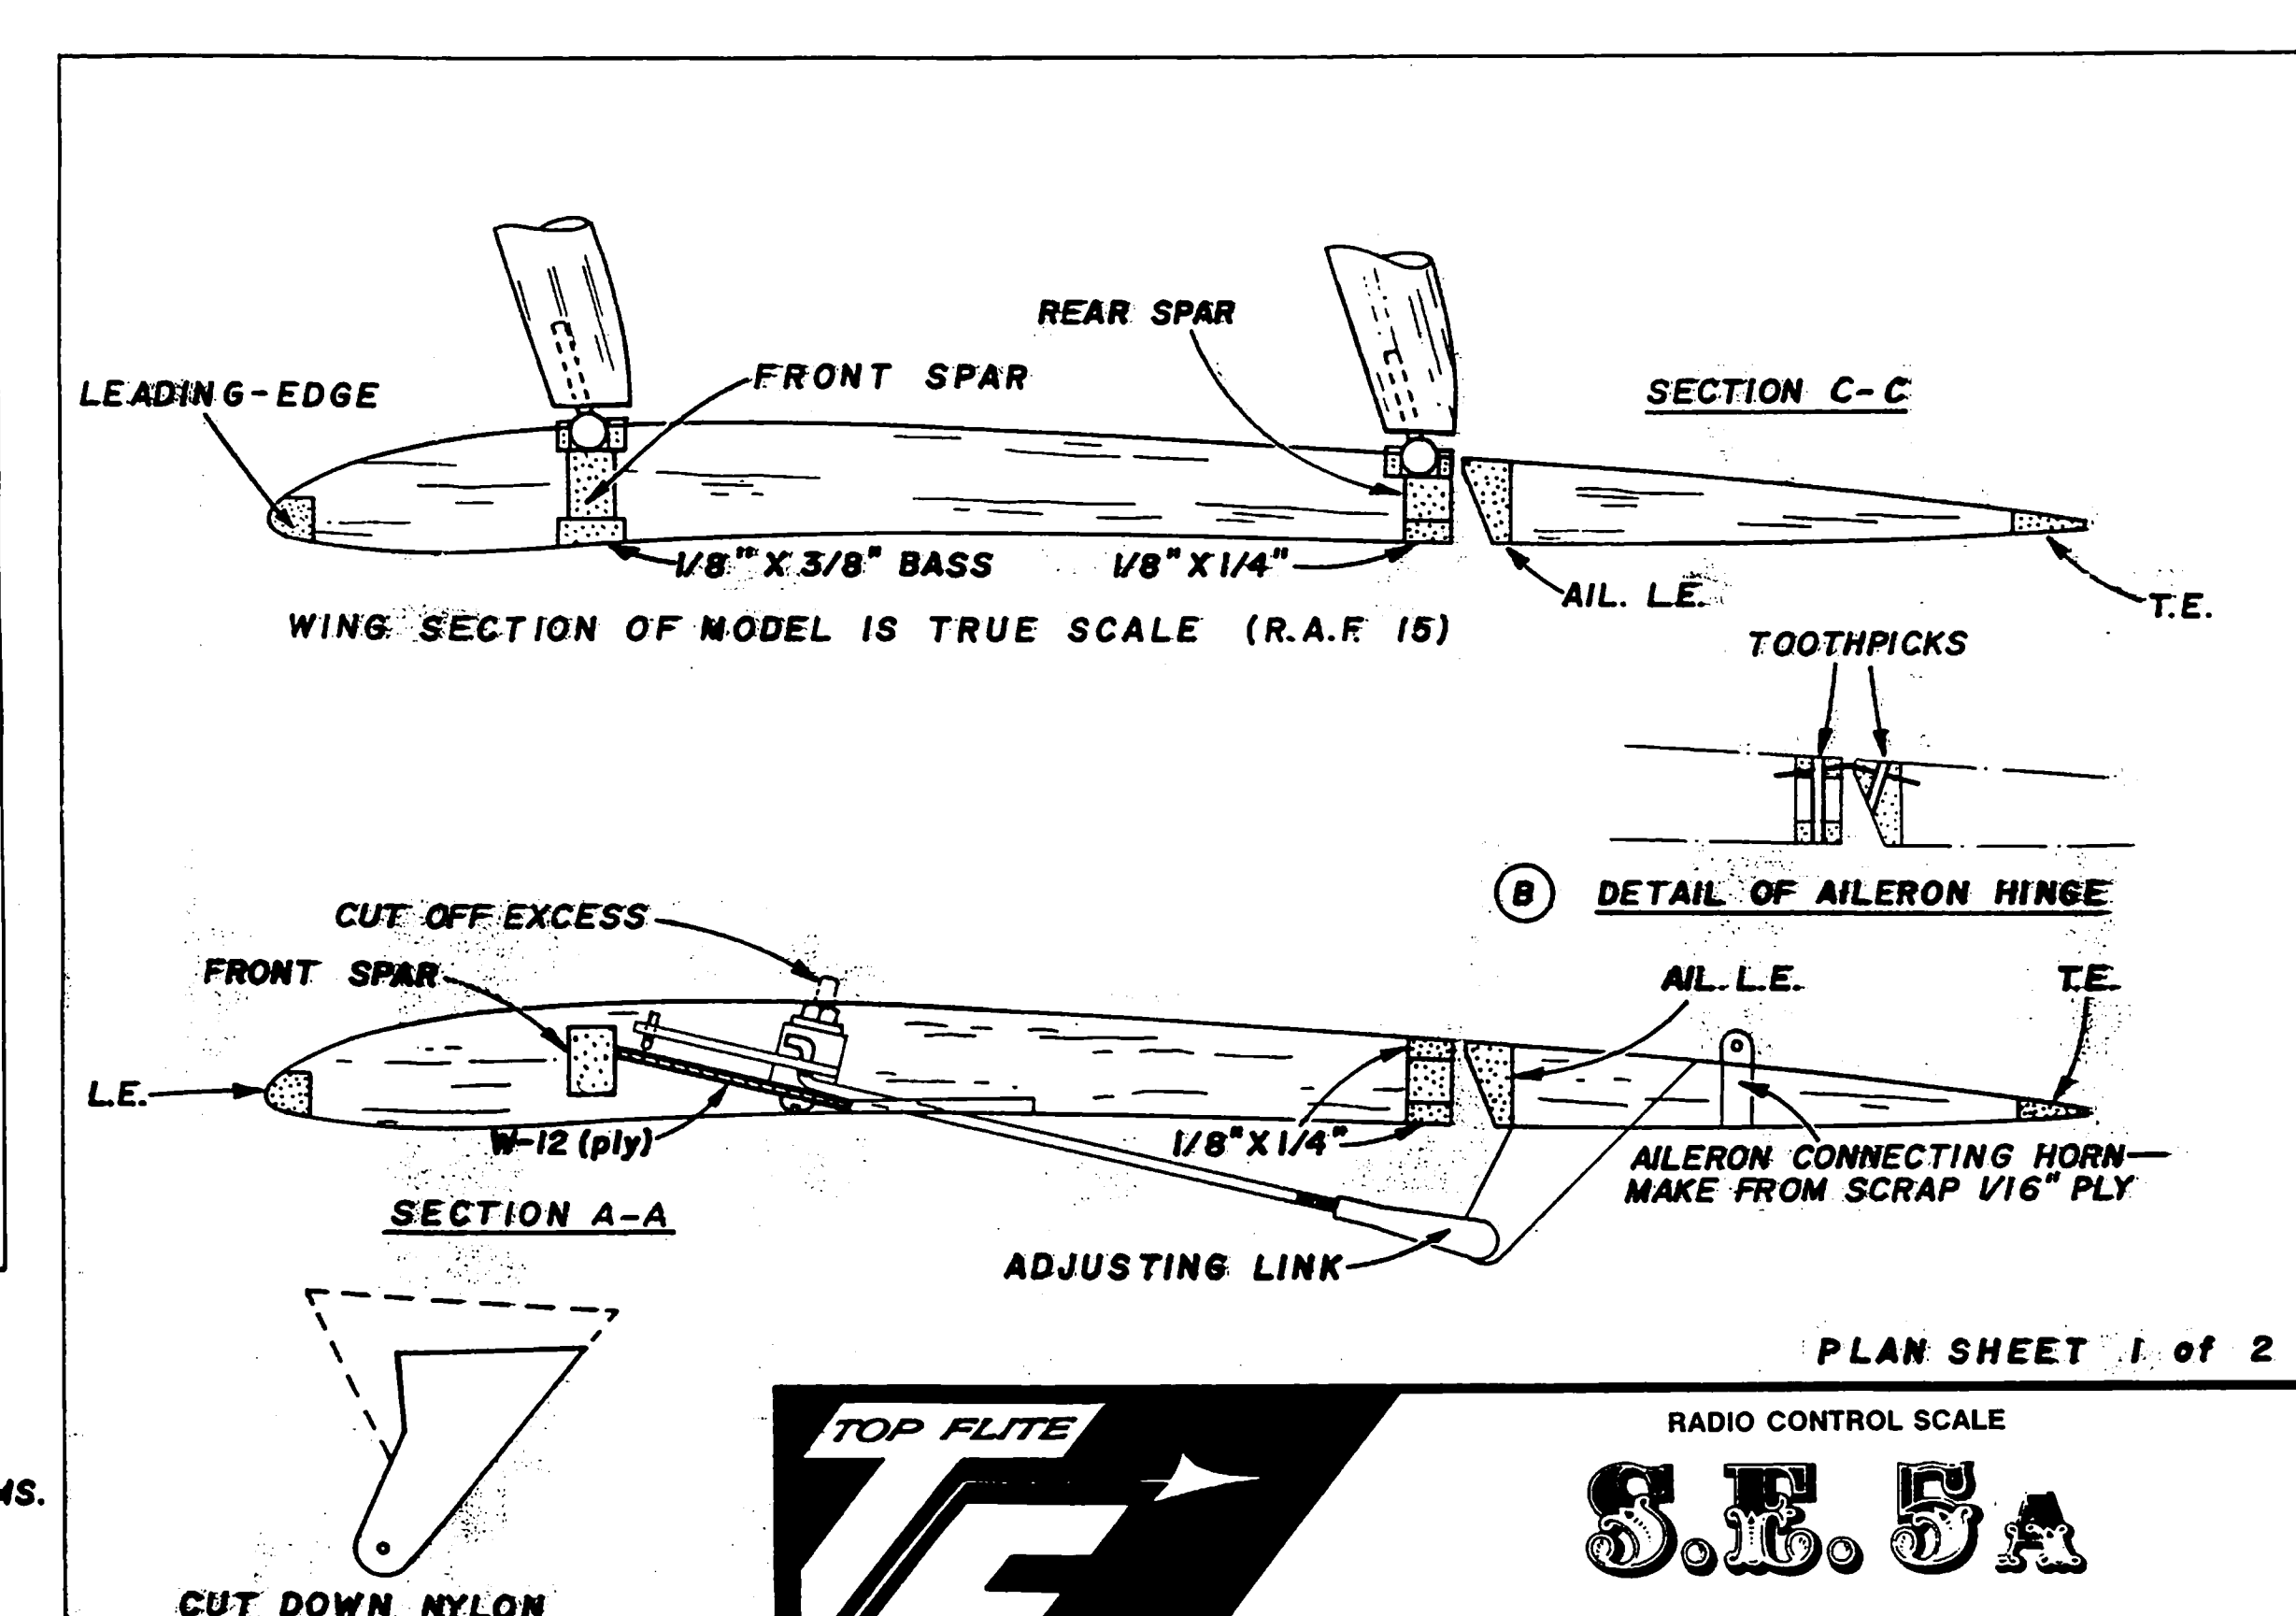

CUT PLAN ALONG DOTTED LINES — JOIN UP TO MAKE TWO COMPLETE WING PLANS

MAKE 2 OF EACH SPAR
 D-2 (ply)
 D-1 (ply)

LOWER WING CENTER SECTION
 REFER ALSO TO FUSELAGE SIDE-VIEW (SHEET 2)

CUT DOWN NYLON AILERON HORN (E-54)

PLAN SHEET 1 of 2

TOP FLITE
RF
 RADIO CONTROL SCALE
S.E.S.A.
 WING SPAN 53" LENGTH 42" AREA 1,000 SQ. INS.
 Designed by DAVE PLATT—Scale R/C Champion
 PROD. EMP.—58 AXEADO