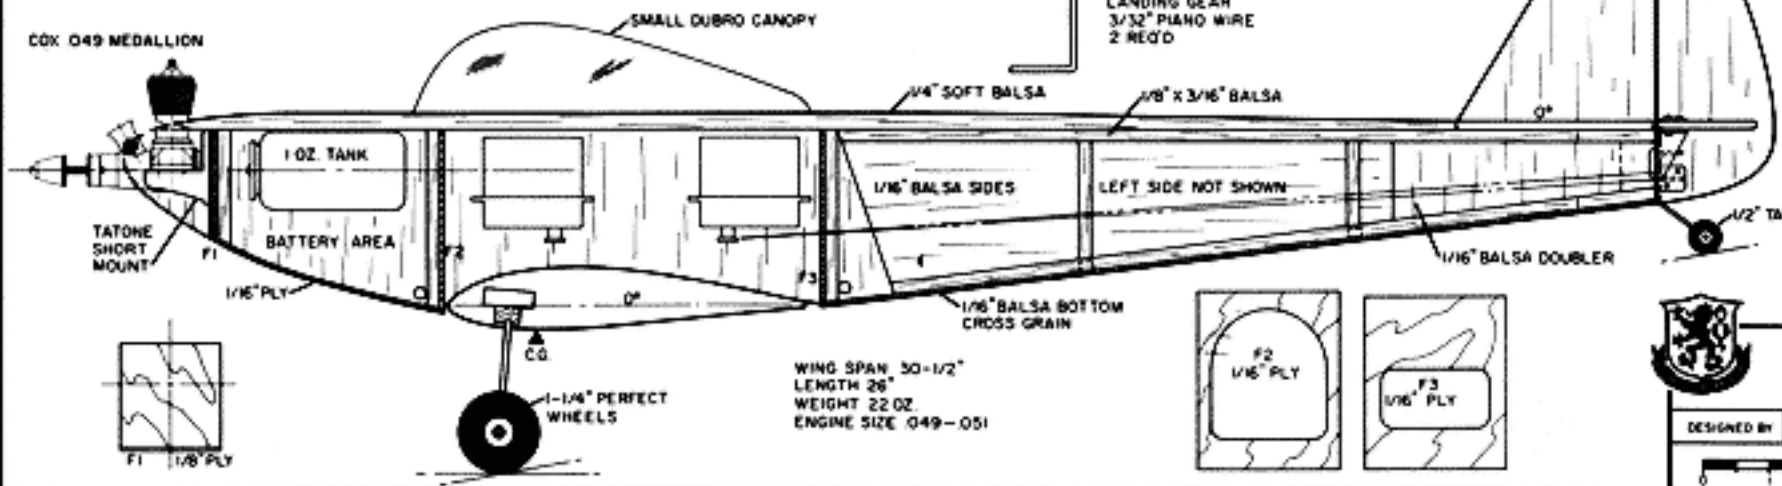

GOLDBERG SMALL HORNS, NYLON MINI-LINKS & SNAP'R KEEPERS USED ON PROTOTYPE.

STAB & ELEVATOR 1/8" Balsa

Centerfire

DESIGNED BY DON DEWEY DRAWN BY DICK KIDD