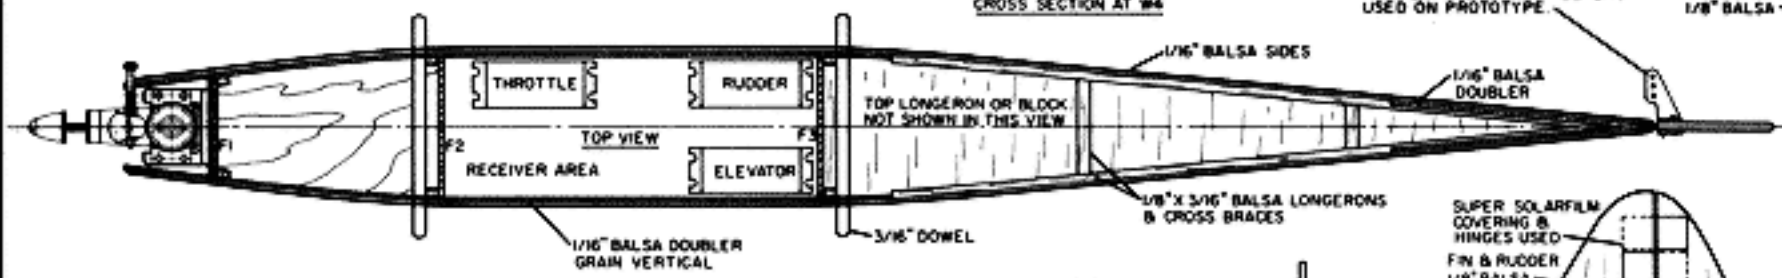

GOLDBERG SMALL HORNS, NYLON MINI-LINKS & SNAP'R KEEPERS USED ON PROTOTYPE.

STAB & ELEVATOR 1/8" Balsa

Centerfire

DESIGNED BY DON DEWEY DRAWN BY DICK KIDD