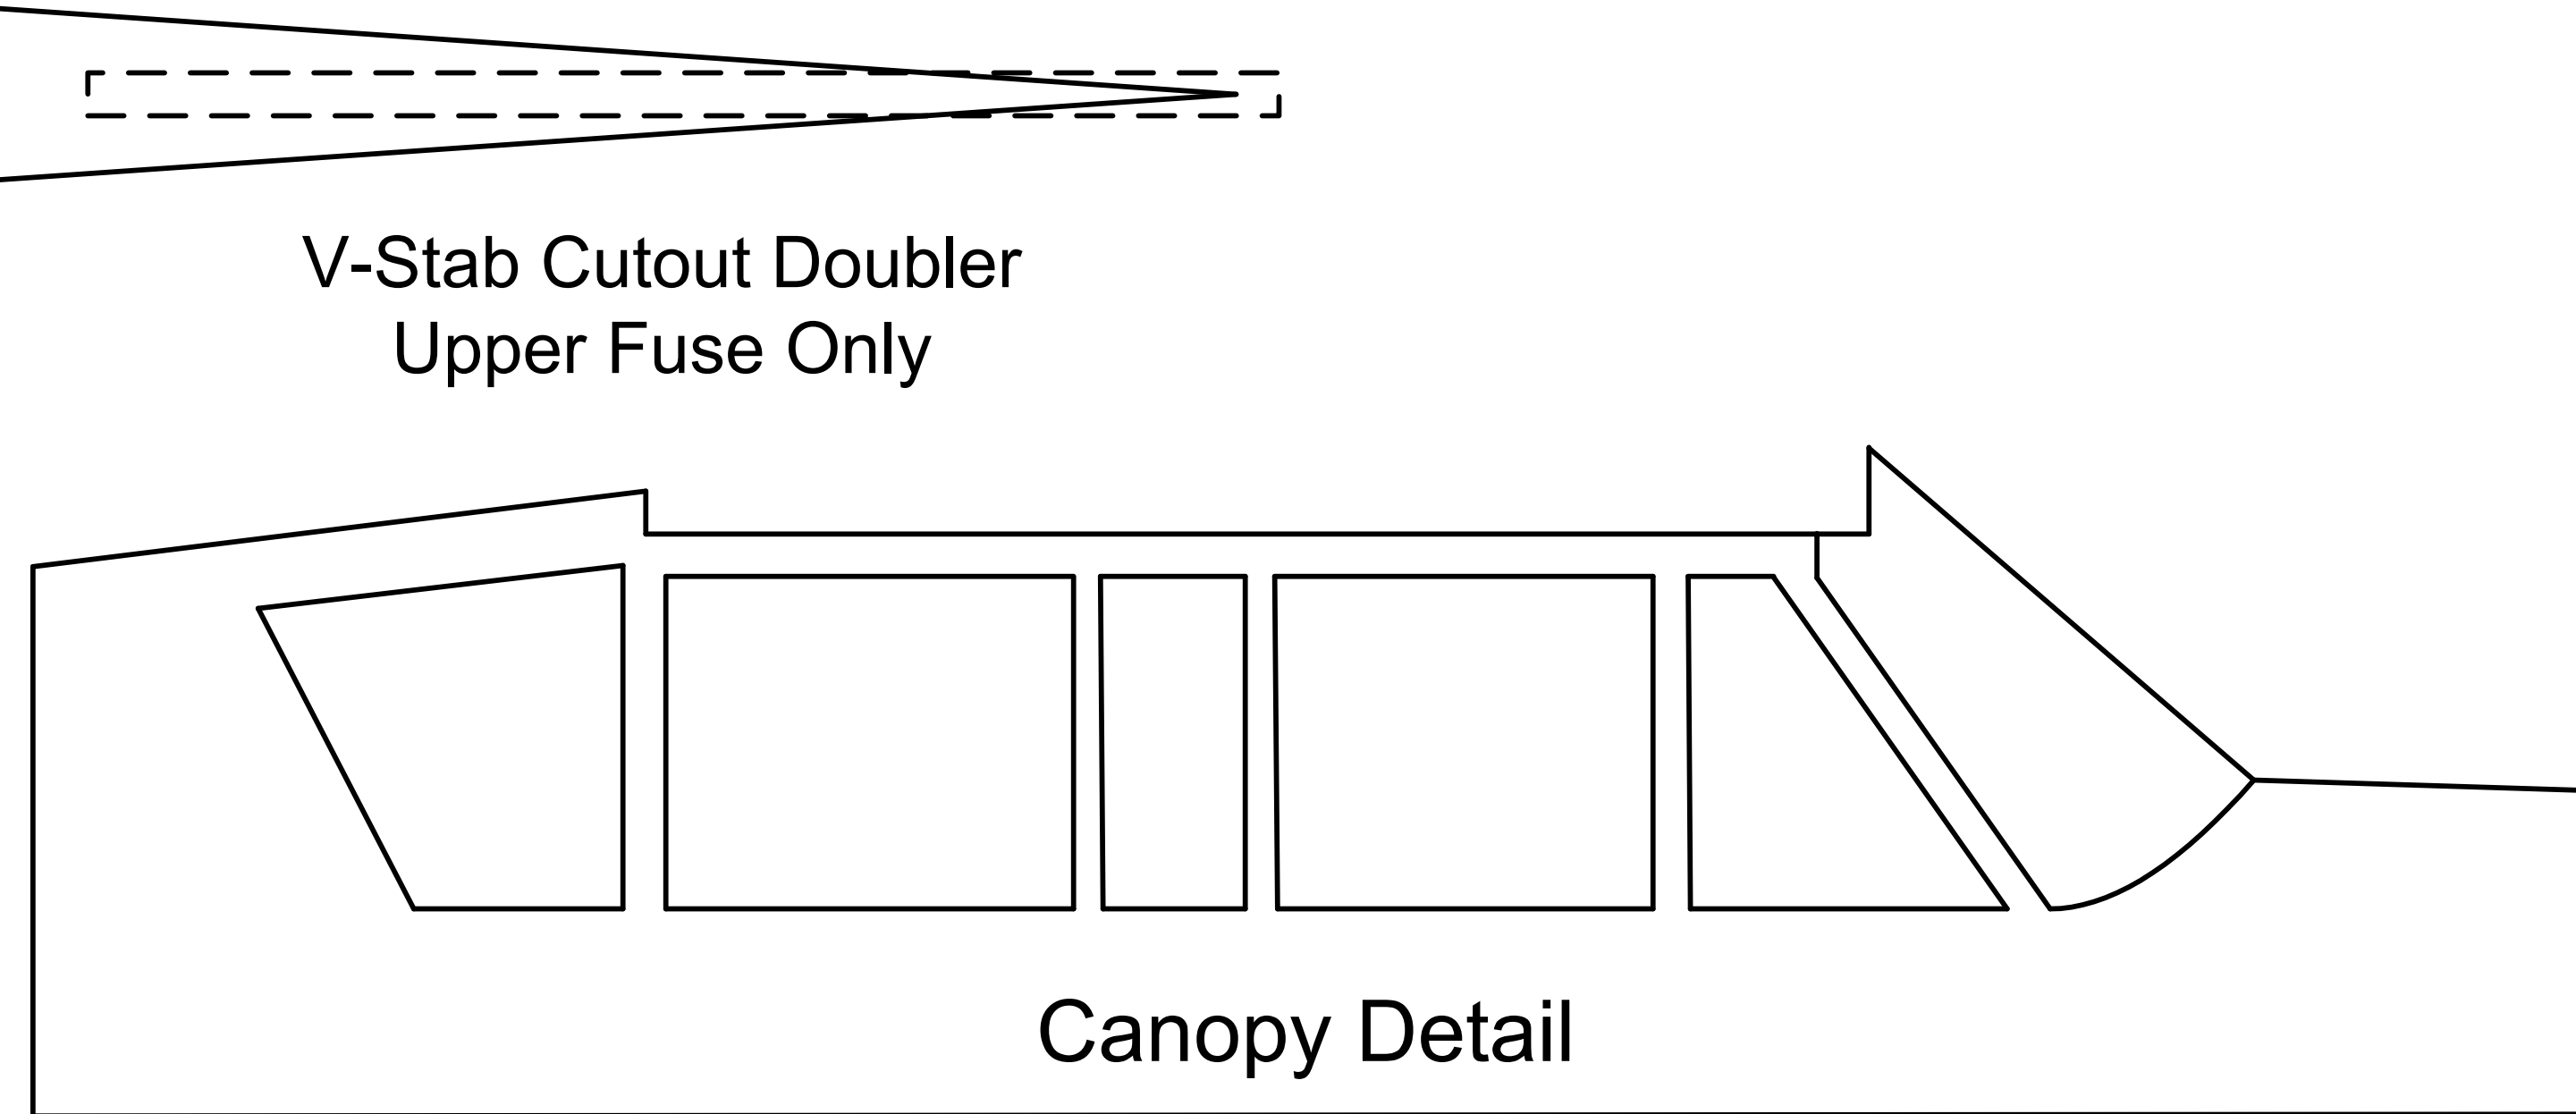

48" Wing Span

L-4 Grasshopper
Wing Span - 48" Length - 31½"

Monoblock - 2" Pink Foam
 Fuselage Sides - 6mm Depron
 Airfoil - KFM2
 Dihedral - 1-1/4" Under Each Tip
 Wing Area - 340 sq in

Servos - 4 (Aileron, Rudder, Elevator)
 Motor - Turborix, 850kv
 Prop - 9 x 5
 ESC - 20a
 Battery - 1500mAh, 20c, 3S1P