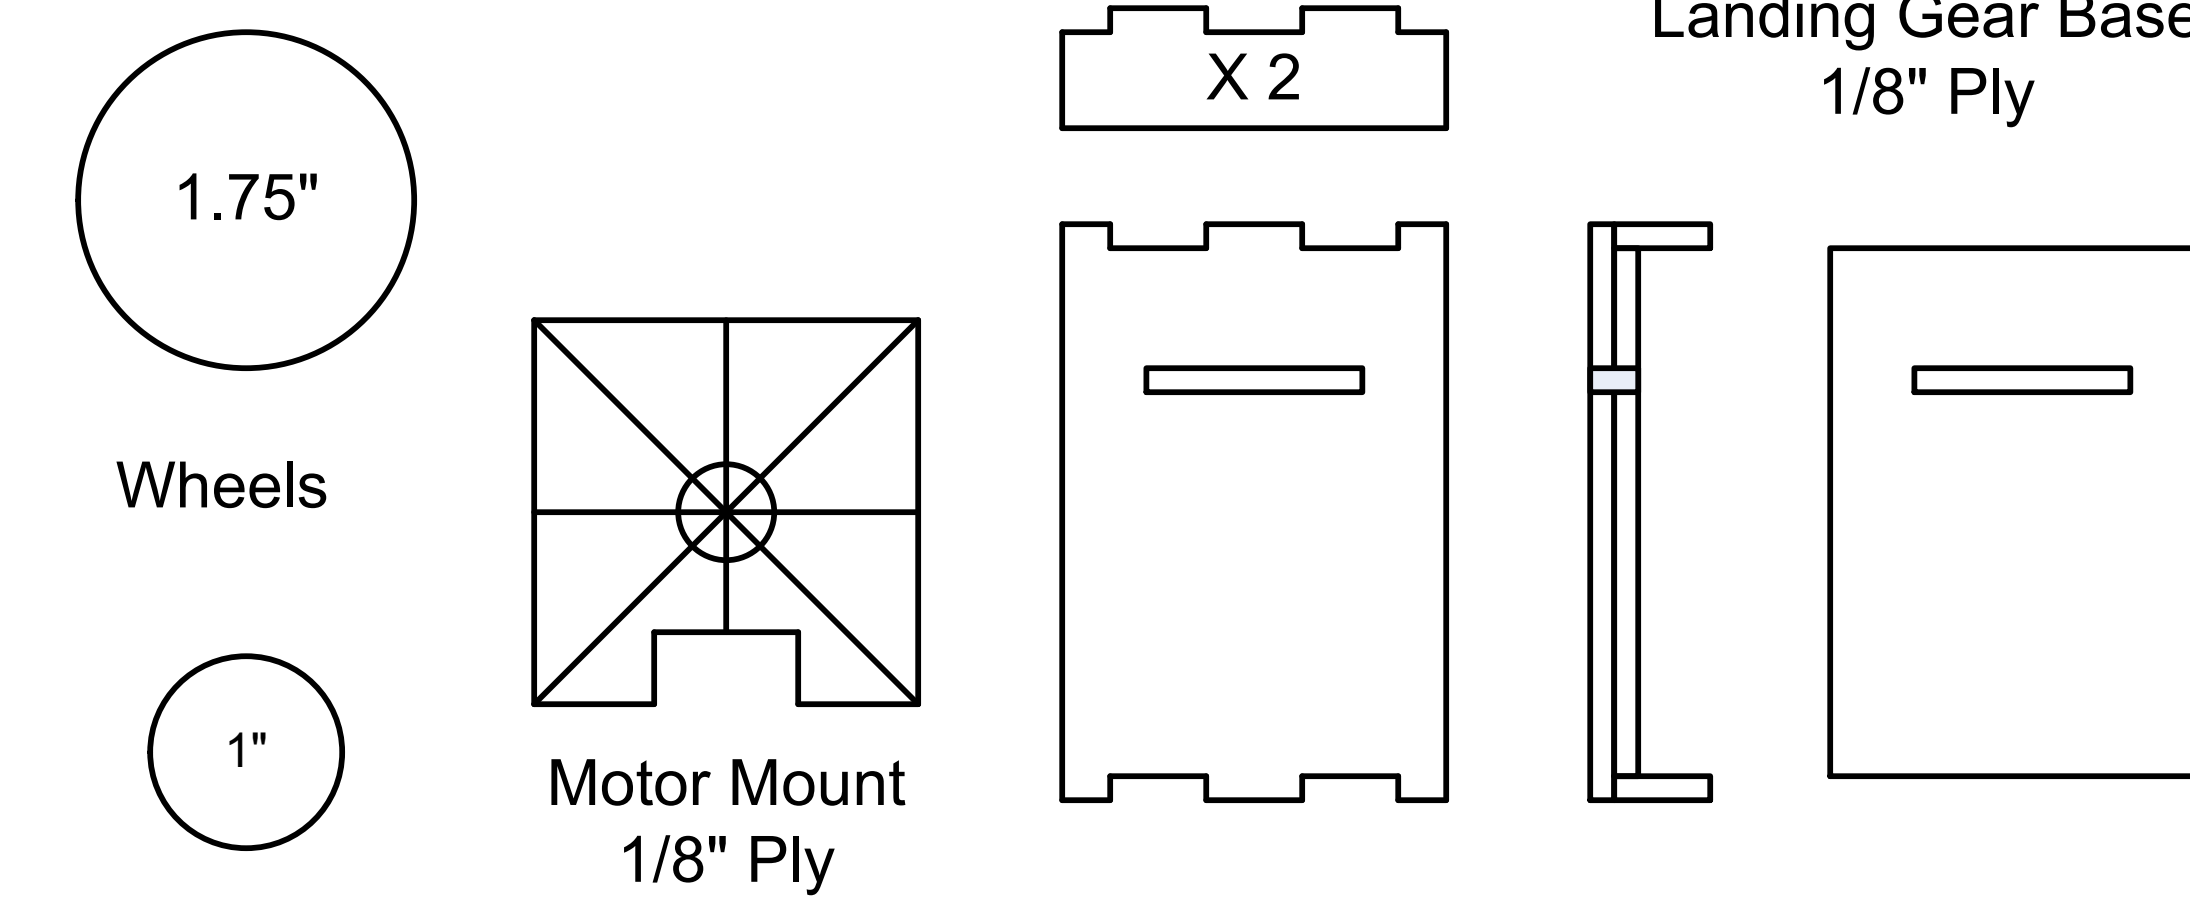

48" Wing Span

L-4 Grasshopper
Wing Span - 48" Length - 31½"

Monoblock - 2" Pink Foam
 Fuselage Sides - 6mm Depron
 Airfoil - KFM2
 Dihedral - 1-1/4" Under Each Tip
 Wing Area - 340 sq in

Servos - 4 (Aileron, Rudder, Elevator)
 Motor - Turborix, 850kv
 Prop - 9 x 5
 ESC - 20a
 Battery - 1500mAh, 20c, 3S1P