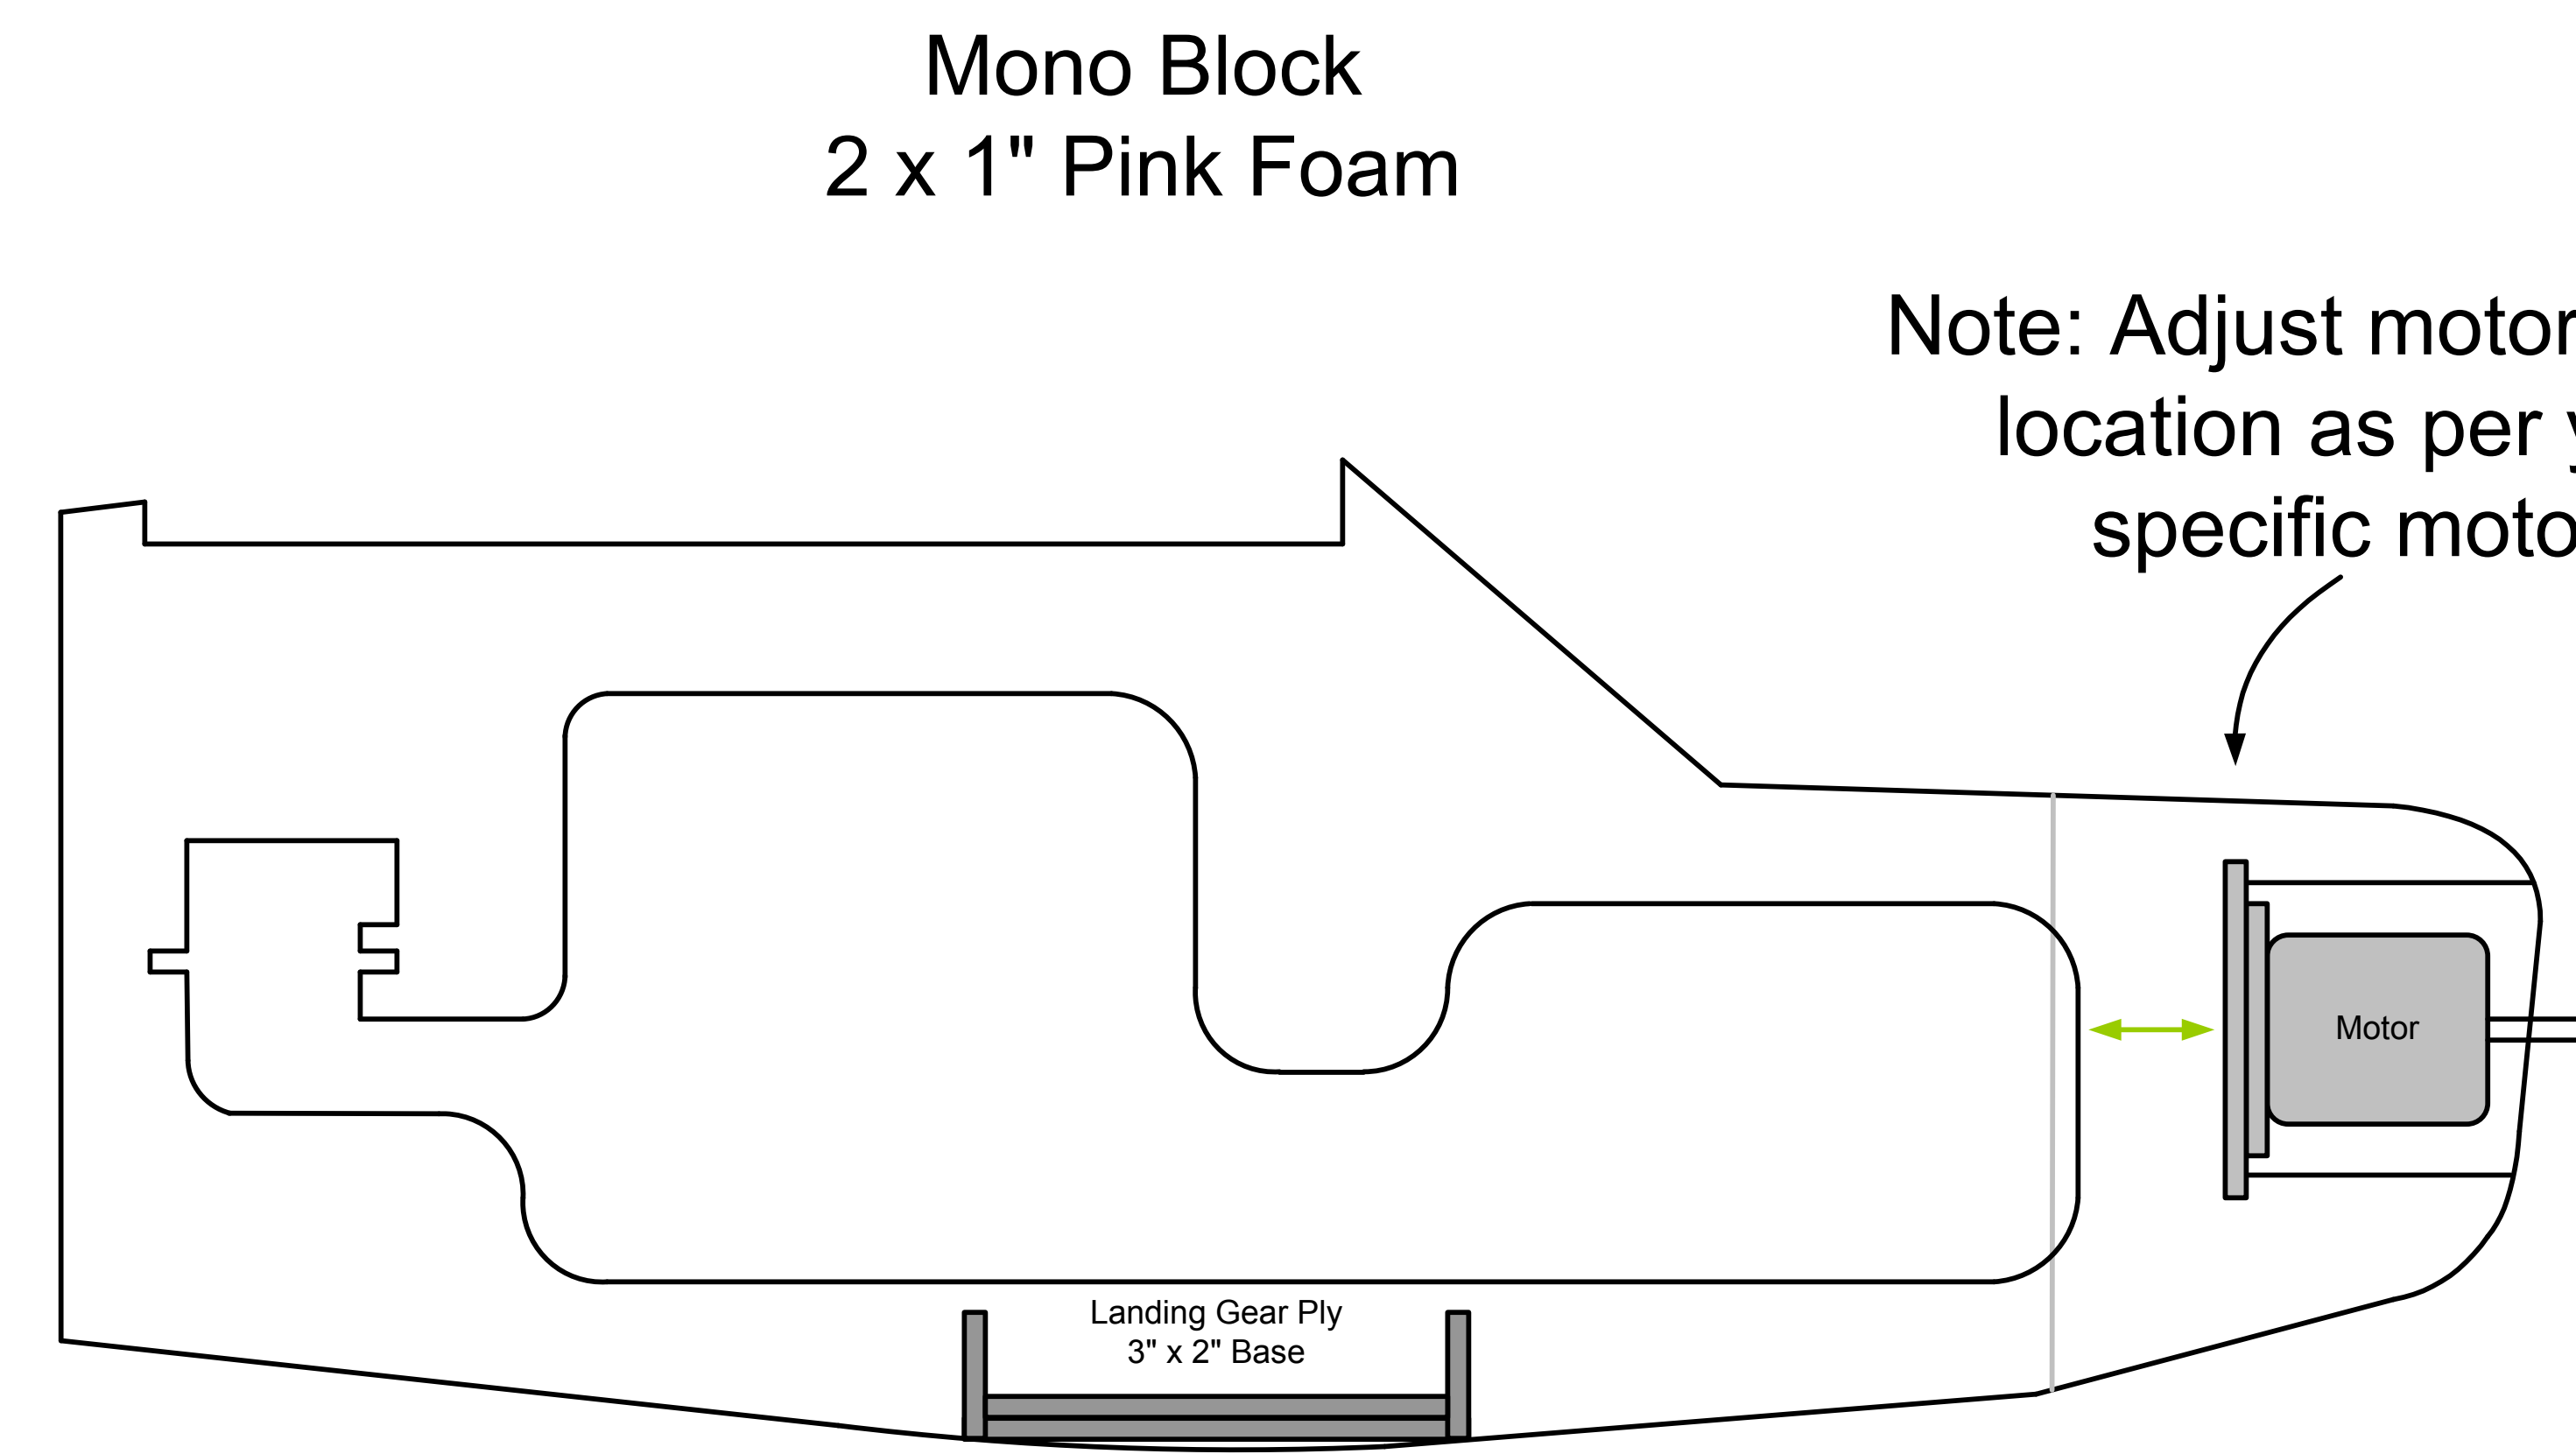

48" Wing Span

L-4 Grasshopper
Wing Span - 48" Length - 31½"

Monoblock - 2" Pink Foam
 Fuselage Sides - 6mm Depron
 Airfoil - KFM2
 Dihedral - 1-1/4" Under Each Tip
 Wing Area - 340 sq in

Servos - 4 (Aileron, Rudder, Elevator)
 Motor - Turborix, 850kv
 Prop - 9 x 5
 ESC - 20a
 Battery - 1500mAh, 20c, 3S1P