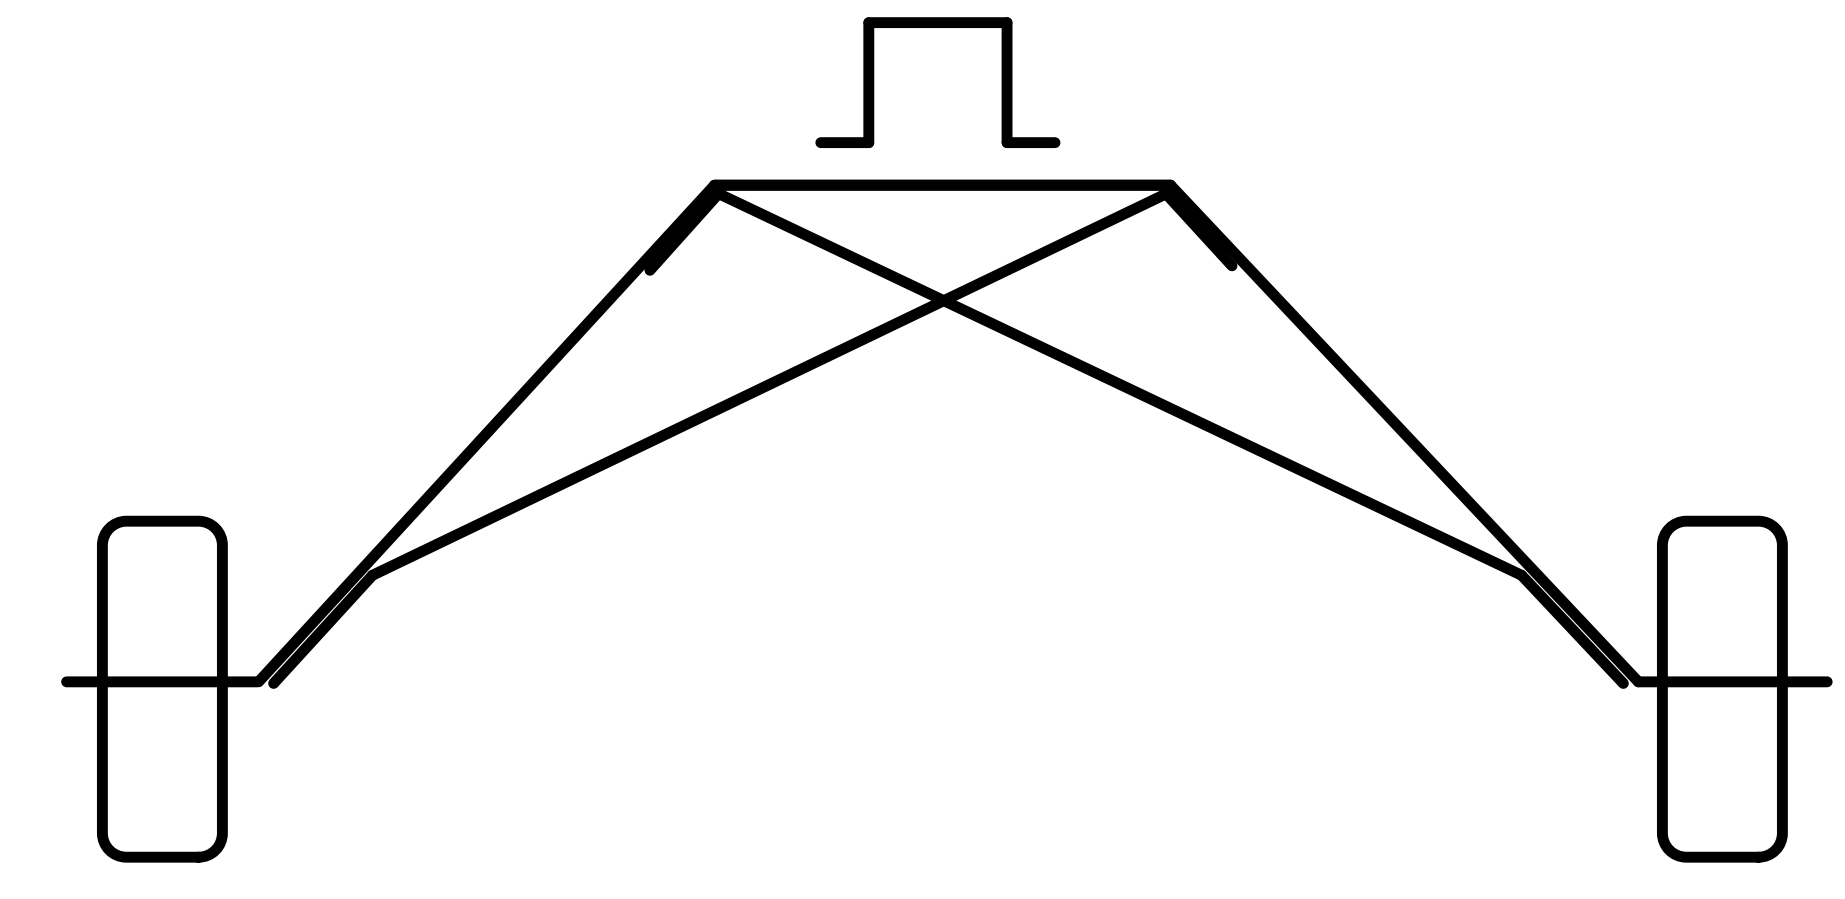

48" Wing Span

L-4 Grasshopper
Wing Span - 48" Length - 31½"

Monoblock - 2" Pink Foam
 Fuselage Sides - 6mm Depron
 Airfoil - KFM2
 Dihedral - 1-1/4" Under Each Tip
 Wing Area - 340 sq in

Servos - 4 (Aileron, Rudder, Elevator)
 Motor - Turborix, 850kv
 Prop - 9 x 5
 ESC - 20a
 Battery - 1500mAh, 20c, 3S1P