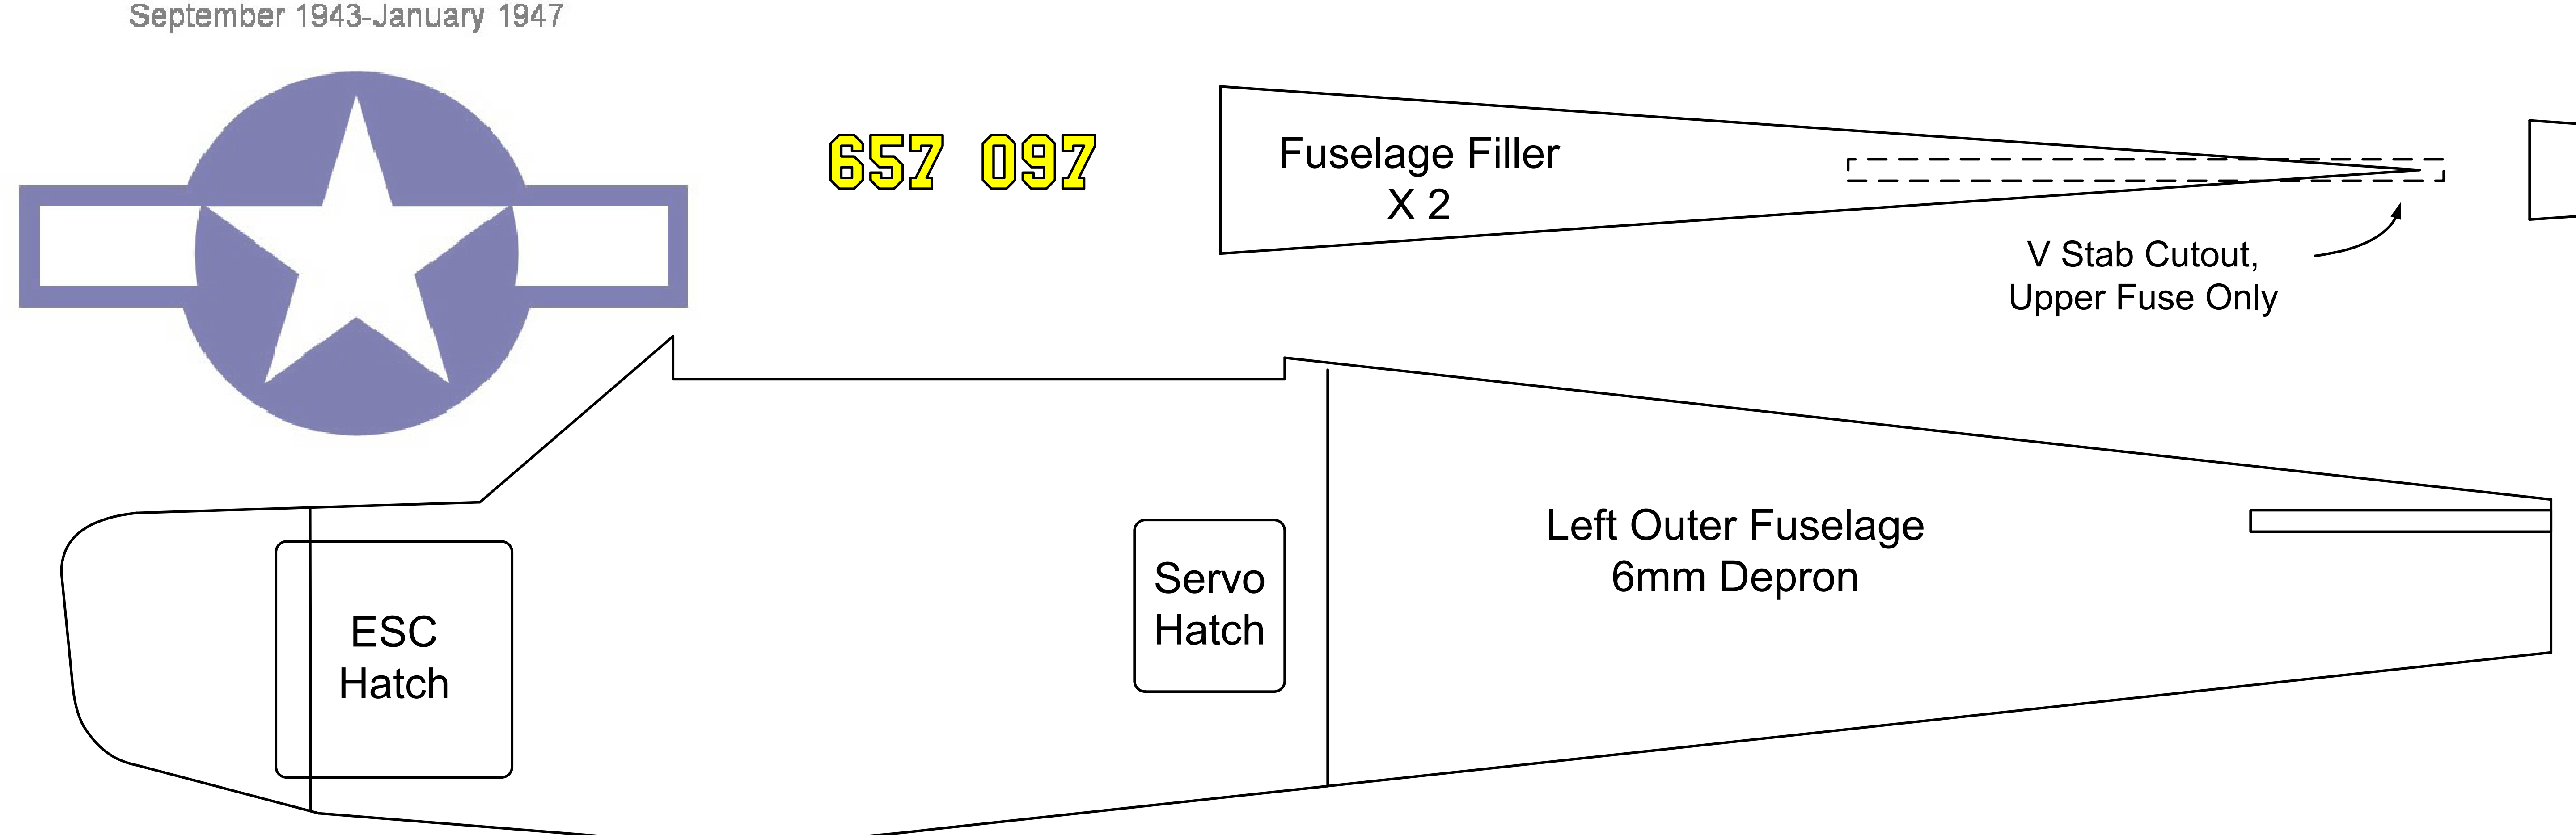

48" Wing Span

L-4 Grasshopper
Wing Span - 48" Length - 31½"

Monoblock - 2" Pink Foam
 Fuselage Sides - 6mm Depron
 Airfoil - KFM2
 Dihedral - 1-1/4" Under Each Tip
 Wing Area - 340 sq in

Servos - 4 (Aileron, Rudder, Elevator)
 Motor - Turborix, 850kv
 Prop - 9 x 5
 ESC - 20a
 Battery - 1500mAh, 20c, 3S1P