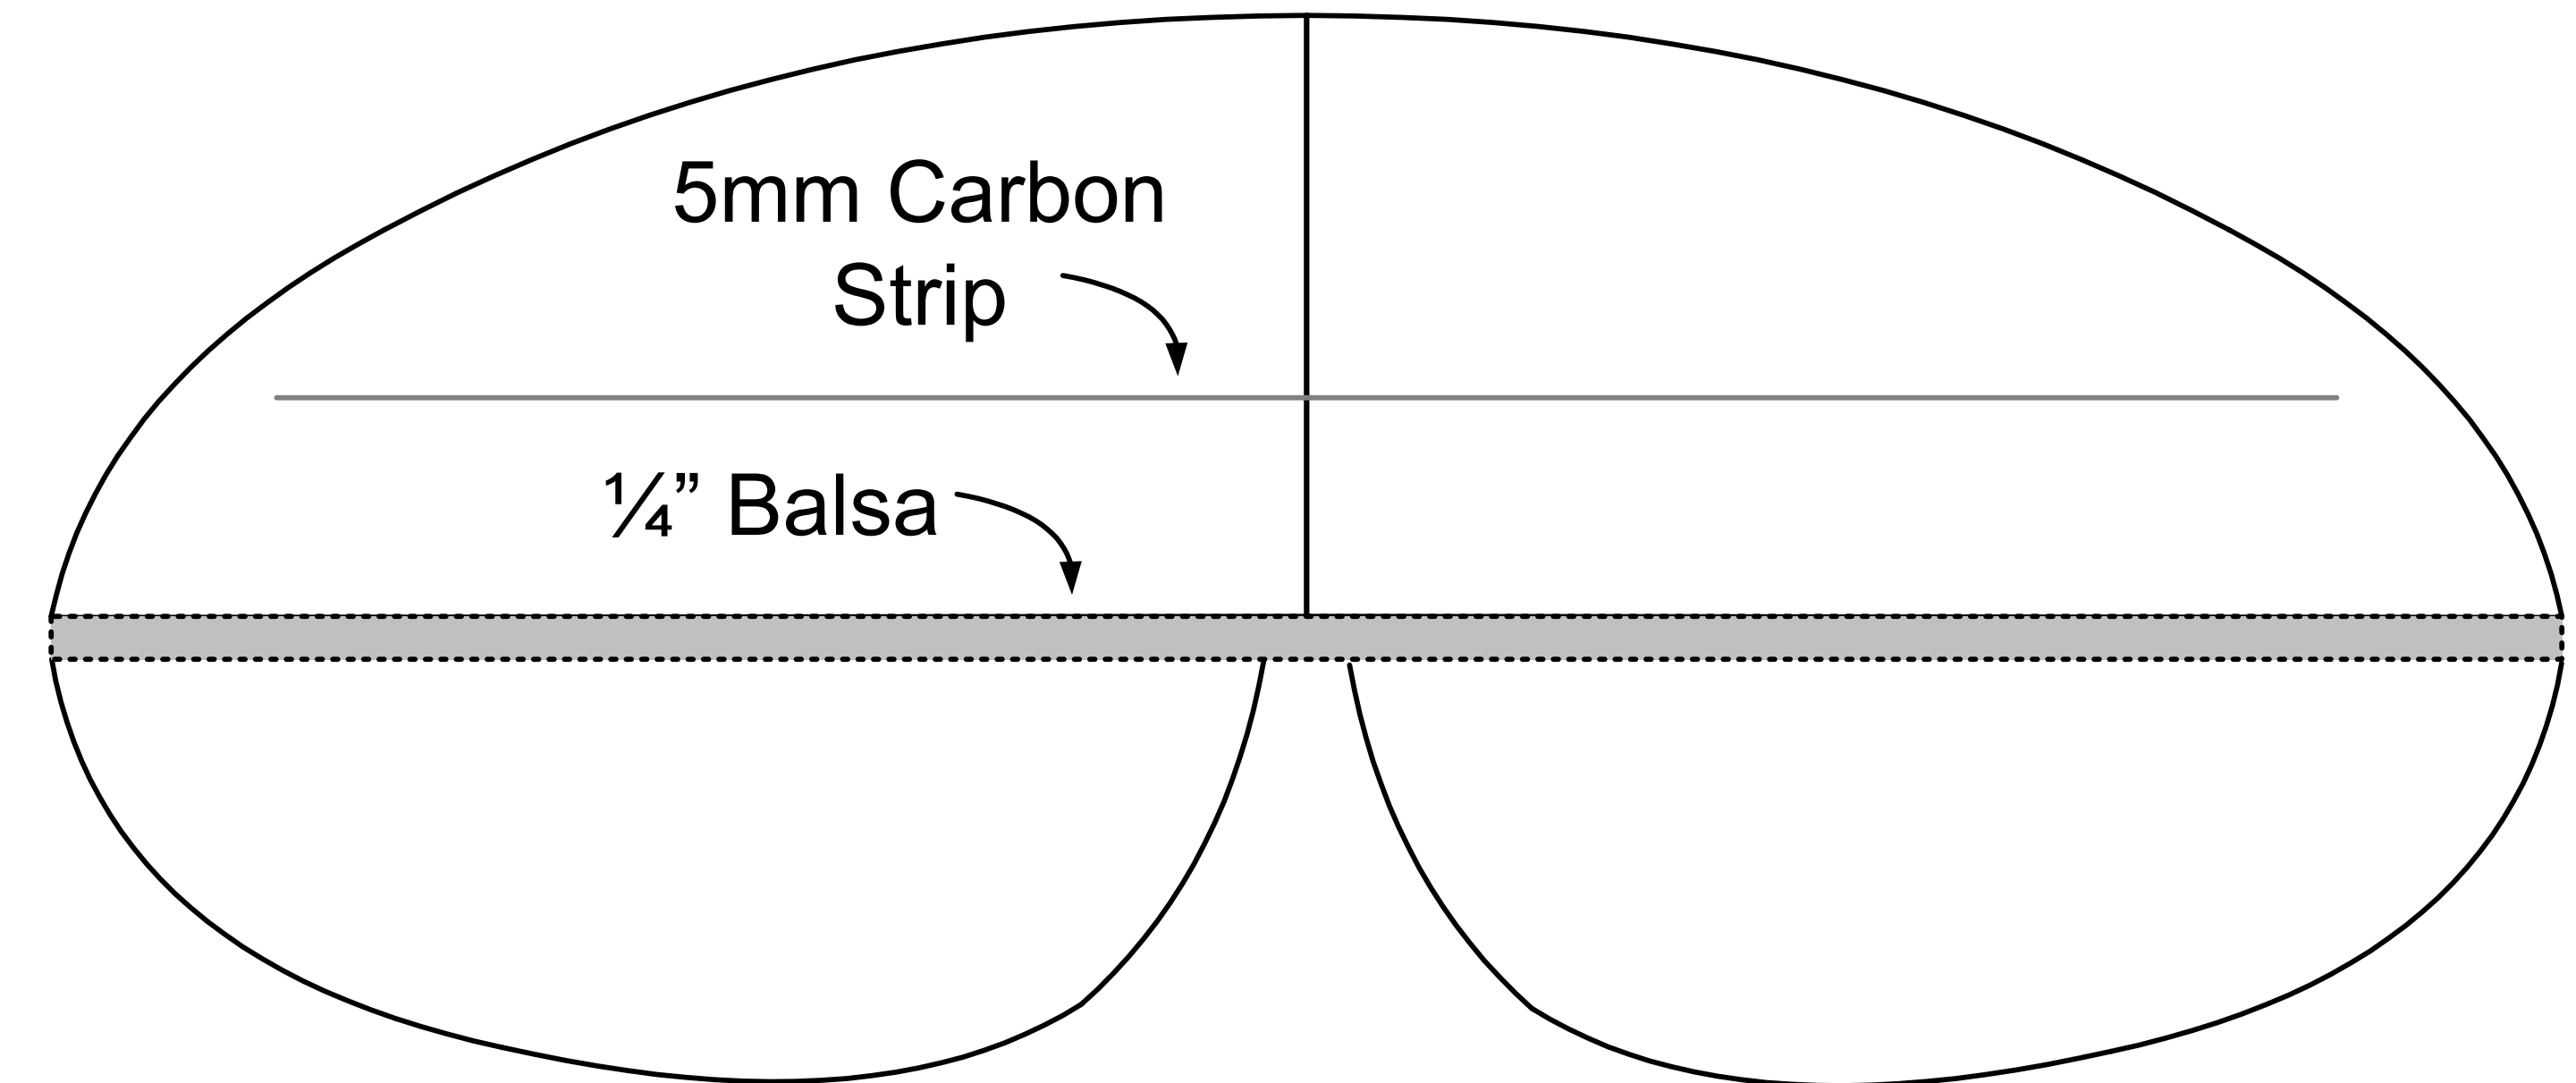

48" Wing Span

L-4 Grasshopper
Wing Span - 48" Length - 31½"

Monoblock - 2" Pink Foam
 Fuselage Sides - 6mm Depron
 Airfoil - KFM2
 Dihedral - 1-1/4" Under Each Tip
 Wing Area - 340 sq in

Servos - 4 (Aileron, Rudder, Elevator)
 Motor - Turborix, 850kv
 Prop - 9 x 5
 ESC - 20a
 Battery - 1500mAh, 20c, 3S1P