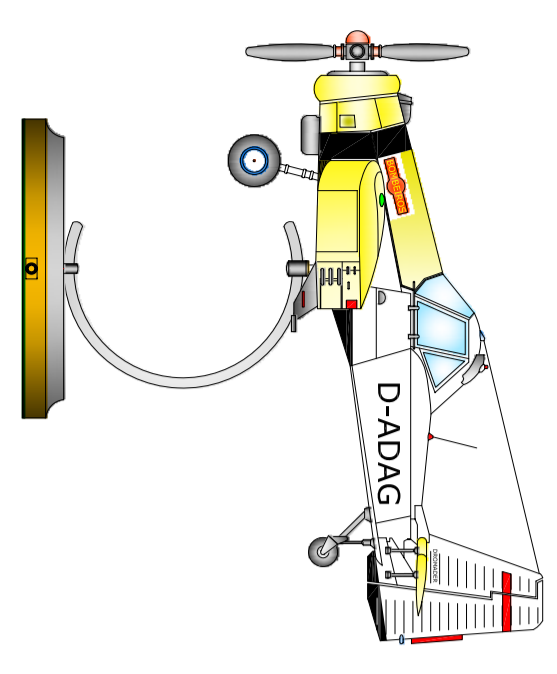

564

www.adag.de All Wood is 2mm Balsa Wood unless stated otherwise Parts in this colour are hidden

Itemref	Quantity	Title/Name, designation, material, dimension etc	Article No./Reference
Designed by Arno Diemer	Checked by ok	Approved by - date ok - 17/2/2009	Filename DromA2Pdf-2
		Article No./Reference	Date
		Scale	1:1
ADAG design Ltd.			Dromader
		568	Edition 0
			Sheet 2/2