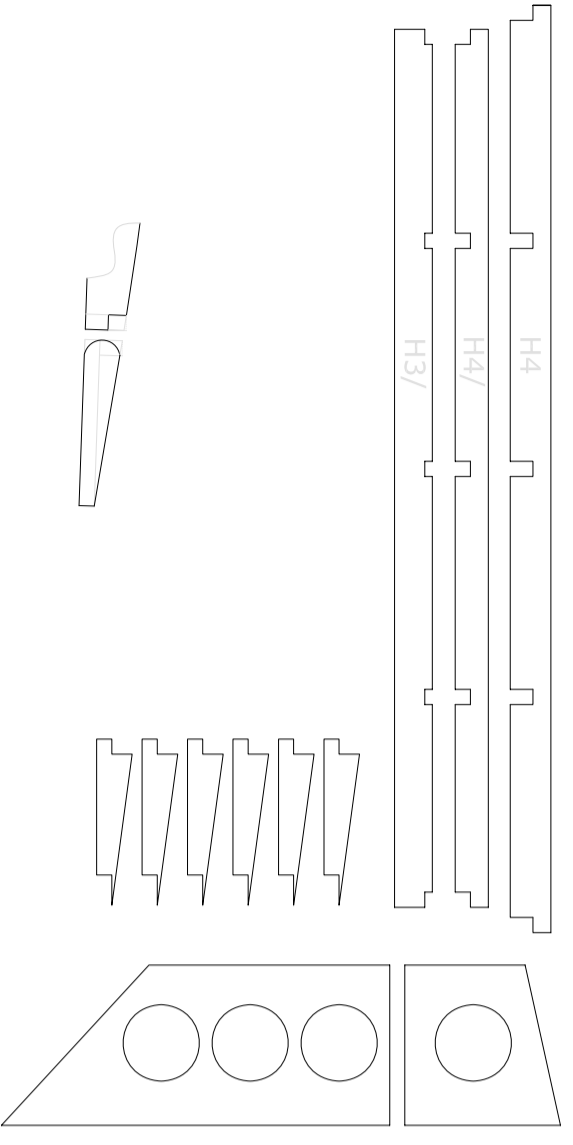

564

www.adag.de All Wood is 2mm Balsa Wood unless stated otherwise Parts in this colour are hidden

Itemref	Quantity	Title/Name, designation, material, dimension etc	Article No./Reference
Designed by Arno Diemer	Checked by ok	Approved by - date ok - 17/2/2009	Filename DromA2Pdf-2
		Article No./Reference	Date
		Scale	1:1
ADAG design Ltd.			Dromader
		568	Edition 0
			Sheet 2/2